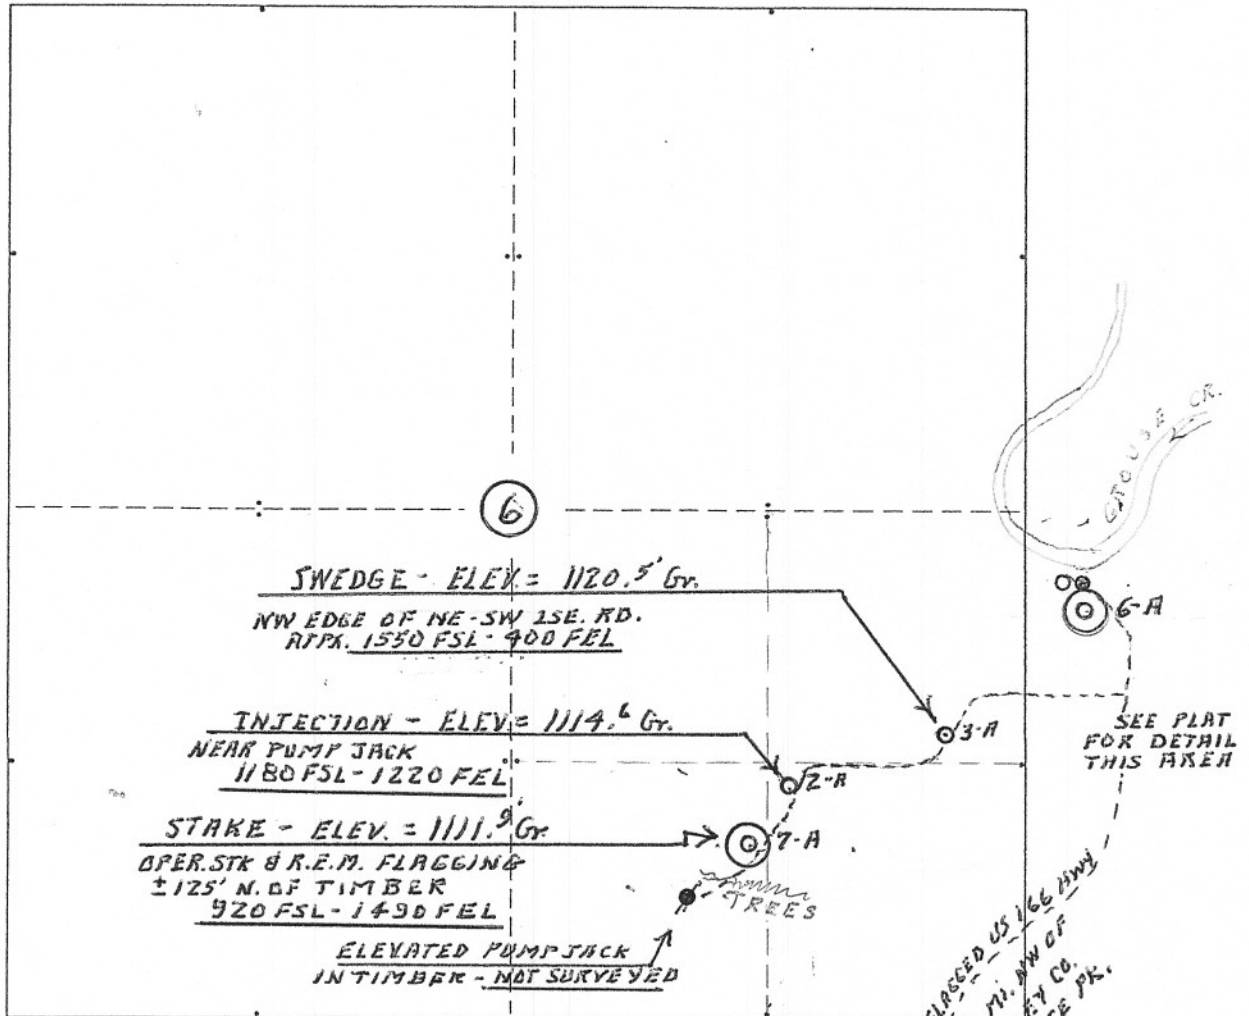

per plat below
LOCATION

ELEVATION: per plat below

W.D. SHORT OIL CO., LLC
Box 1
Oxford, KS 67119-0001

Mike Amestine (?) 7/28/09

AUTHORIZED BY:

SCALE: 1" = 1000'

Note: M.A. present and assisted. Thanks.

Date: 30 July 2009