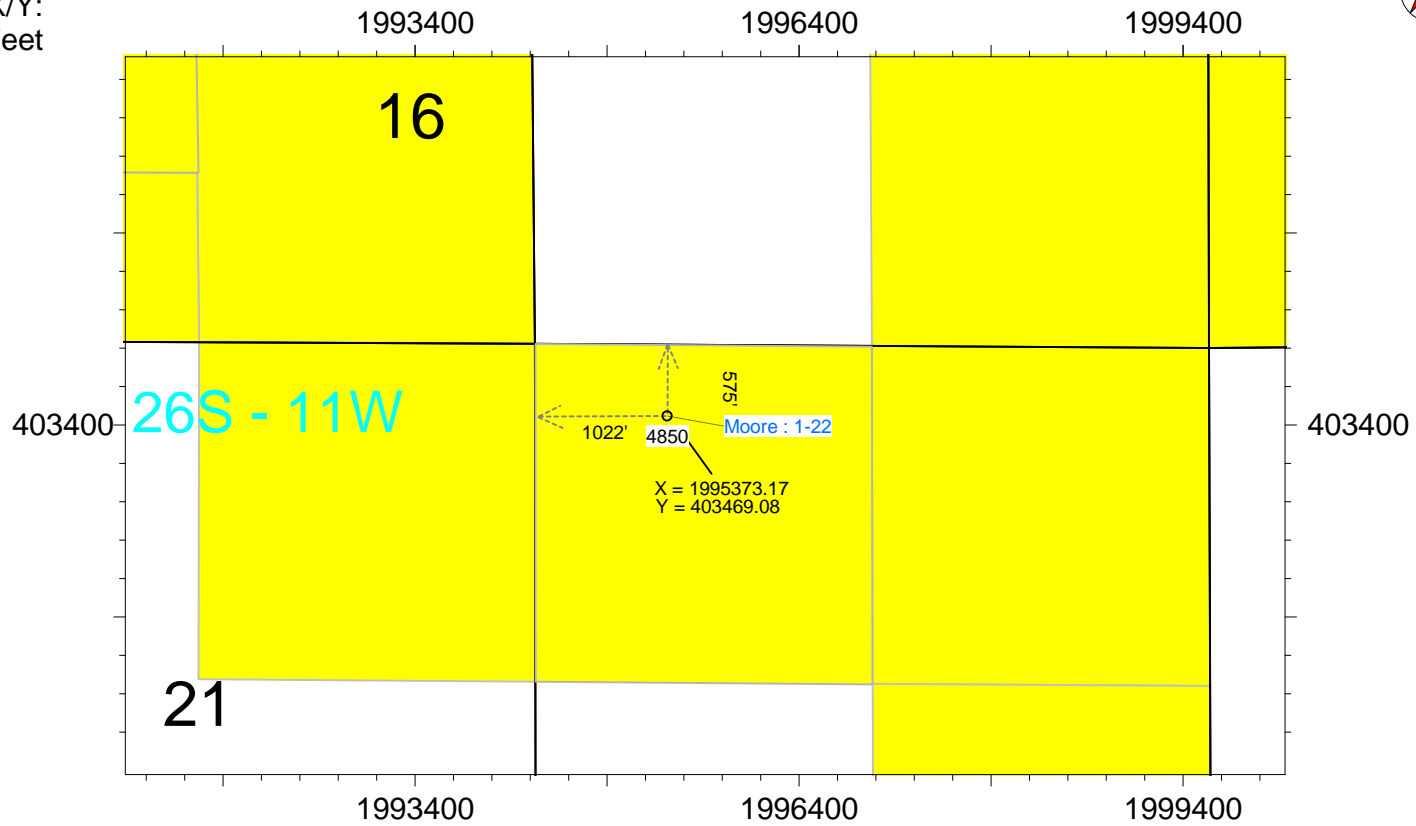

X/Y:
Feet

Sabco Operating Company

Proposed Location of Moore 1-22

Pratt Co., KS

Scale = 1:18000

Falcon Prospect - Distances to lease lines shown