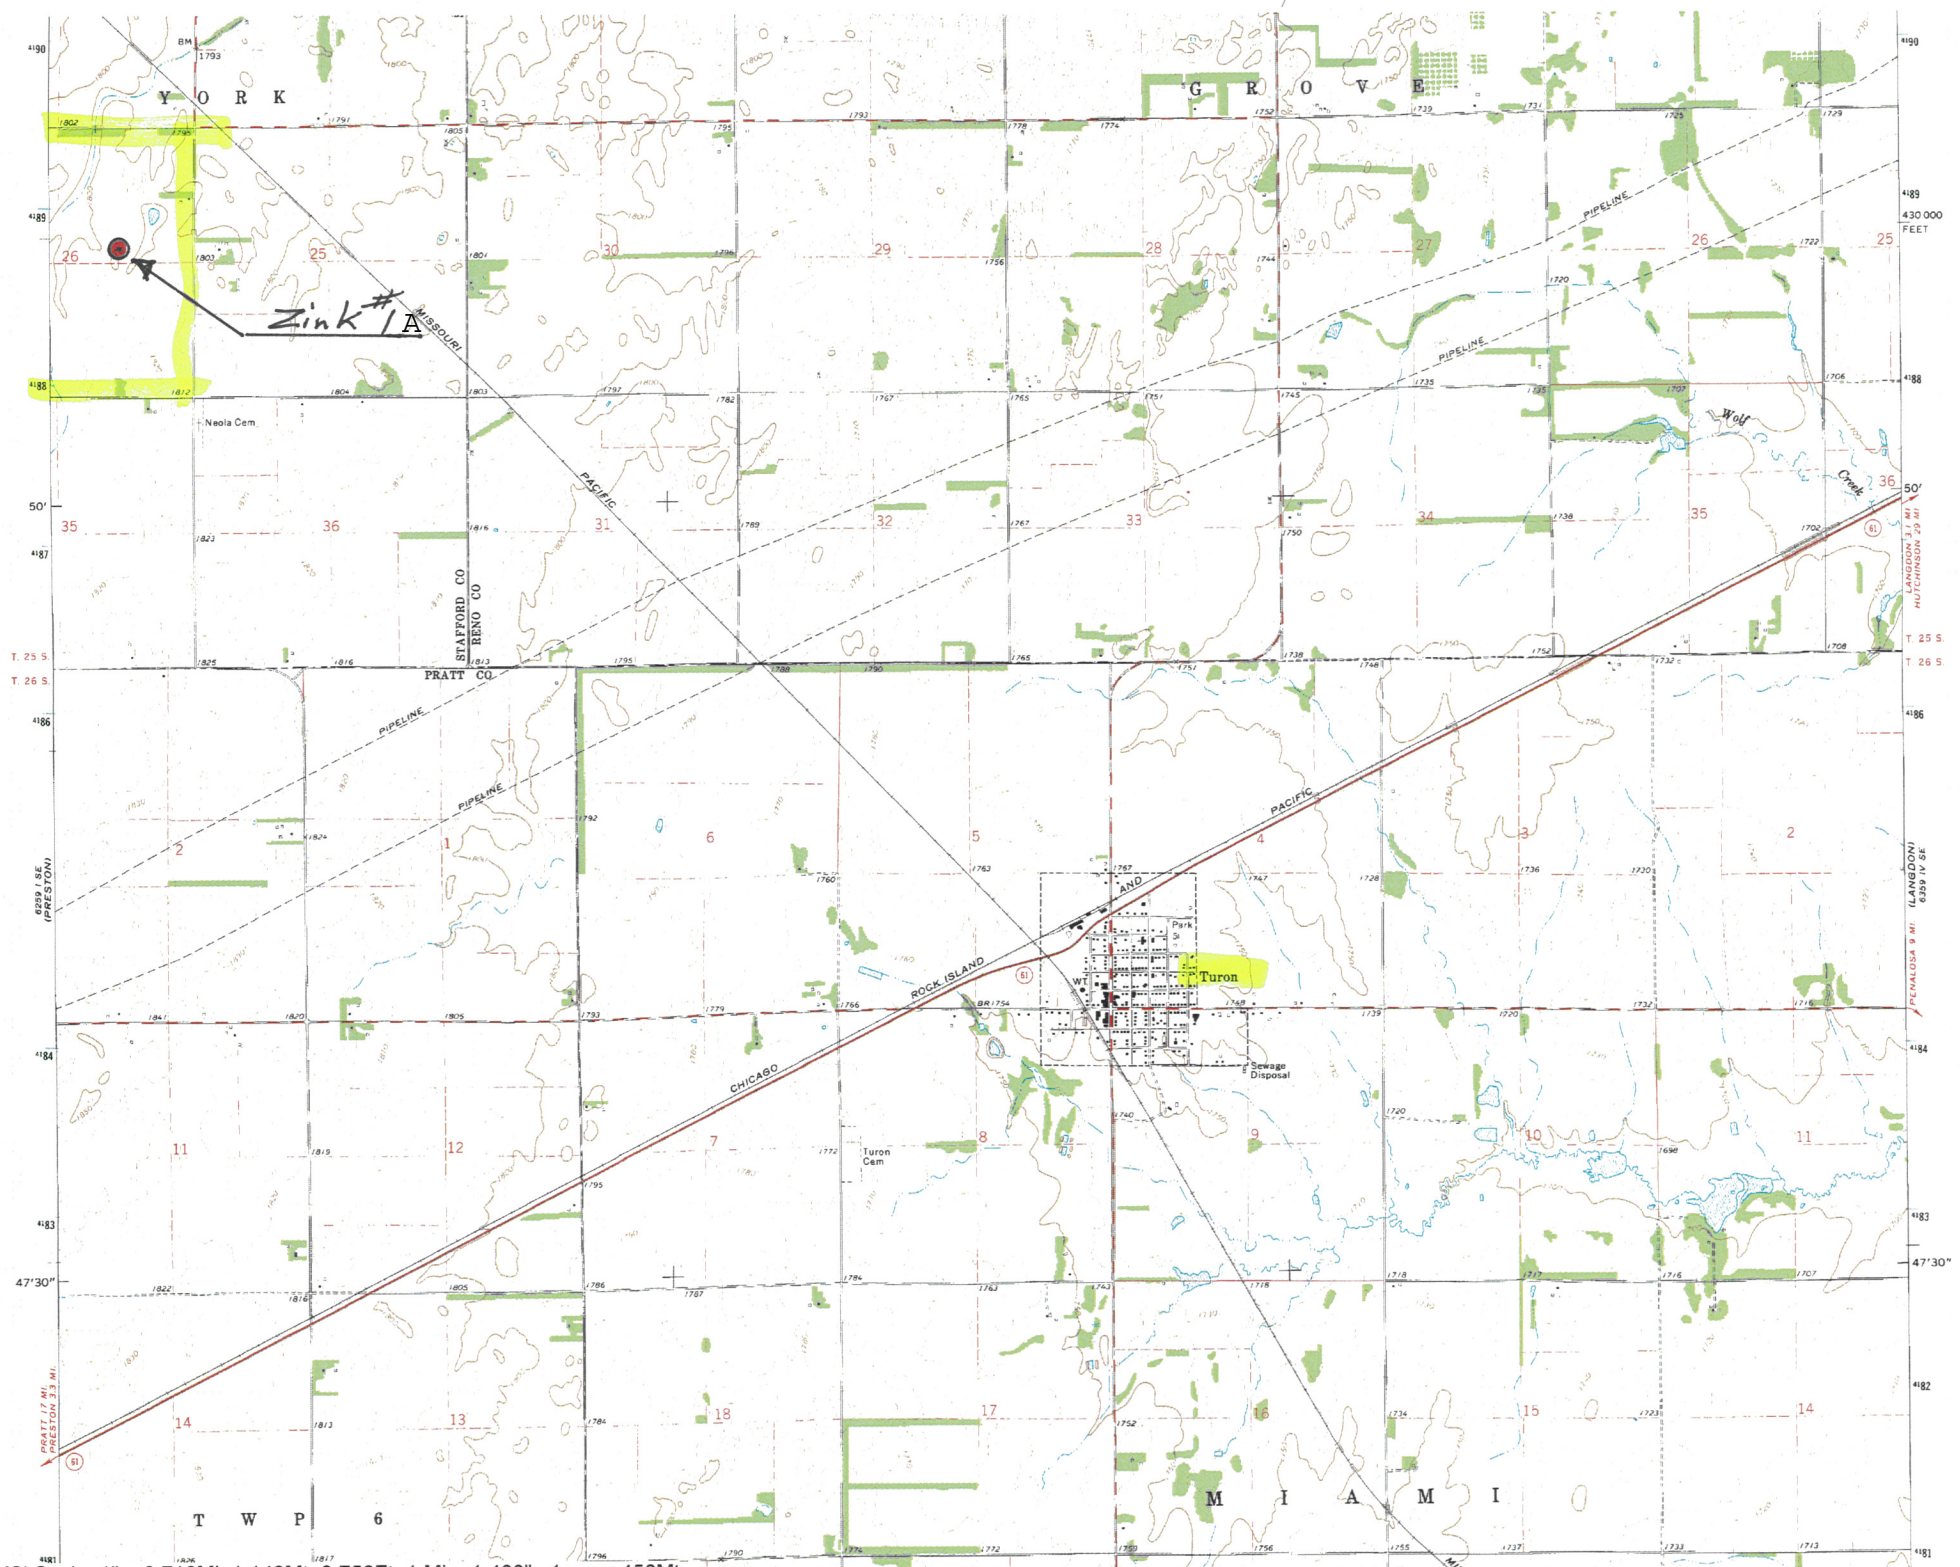

# ADVANTAGE ELEVATIONS

OIL FIELD SURVEYORS

BOX 8604 - PRATT, KS 67124  
(620) 672-6491

49102  
INVOICE NO.

LOTUS OPERATING COMPANY LLC      1      Zink A  
OPERATOR      NO.      FARM

Stafford      26      25s      11w      2310' FNL & 1485' FEL  
COUNTY      S      T      R      LOCATION

ELEVATION: 1795' gr

LOTUS OPERATING COMPANY LLC  
100 S Main, Ste 420  
Wichita KS 67202

AUTHORIZED BY: Tim Hellman

'Turon; KS' Scale: 1" = 0.710Mi 1,143Mt 3,750Ft, 1 Mi = 1.408", 1 cm = 450Mt