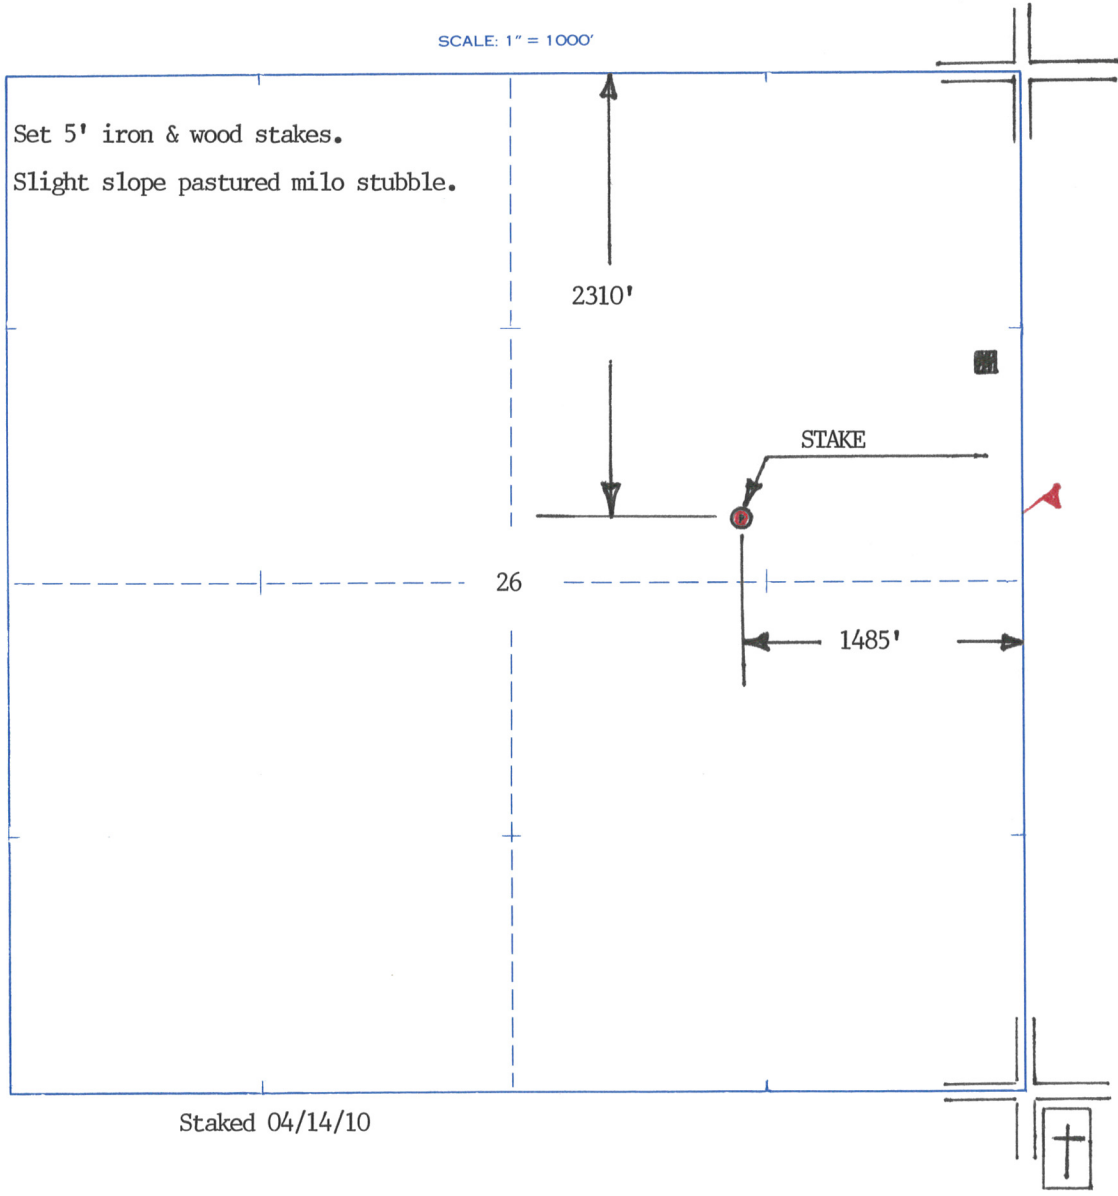

ELEVATION: 1795' gr

LOTUS OPERATING COMPANY LLC  
100 S Main, Ste 420  
Wichita KS 67202

AUTHORIZED BY: Tim Hellman

'Turon; KS' Scale: 1" = 0.710Mi 1,143Mt 3,750Ft, 1 Mi = 1.408", 1 cm = 450Mt