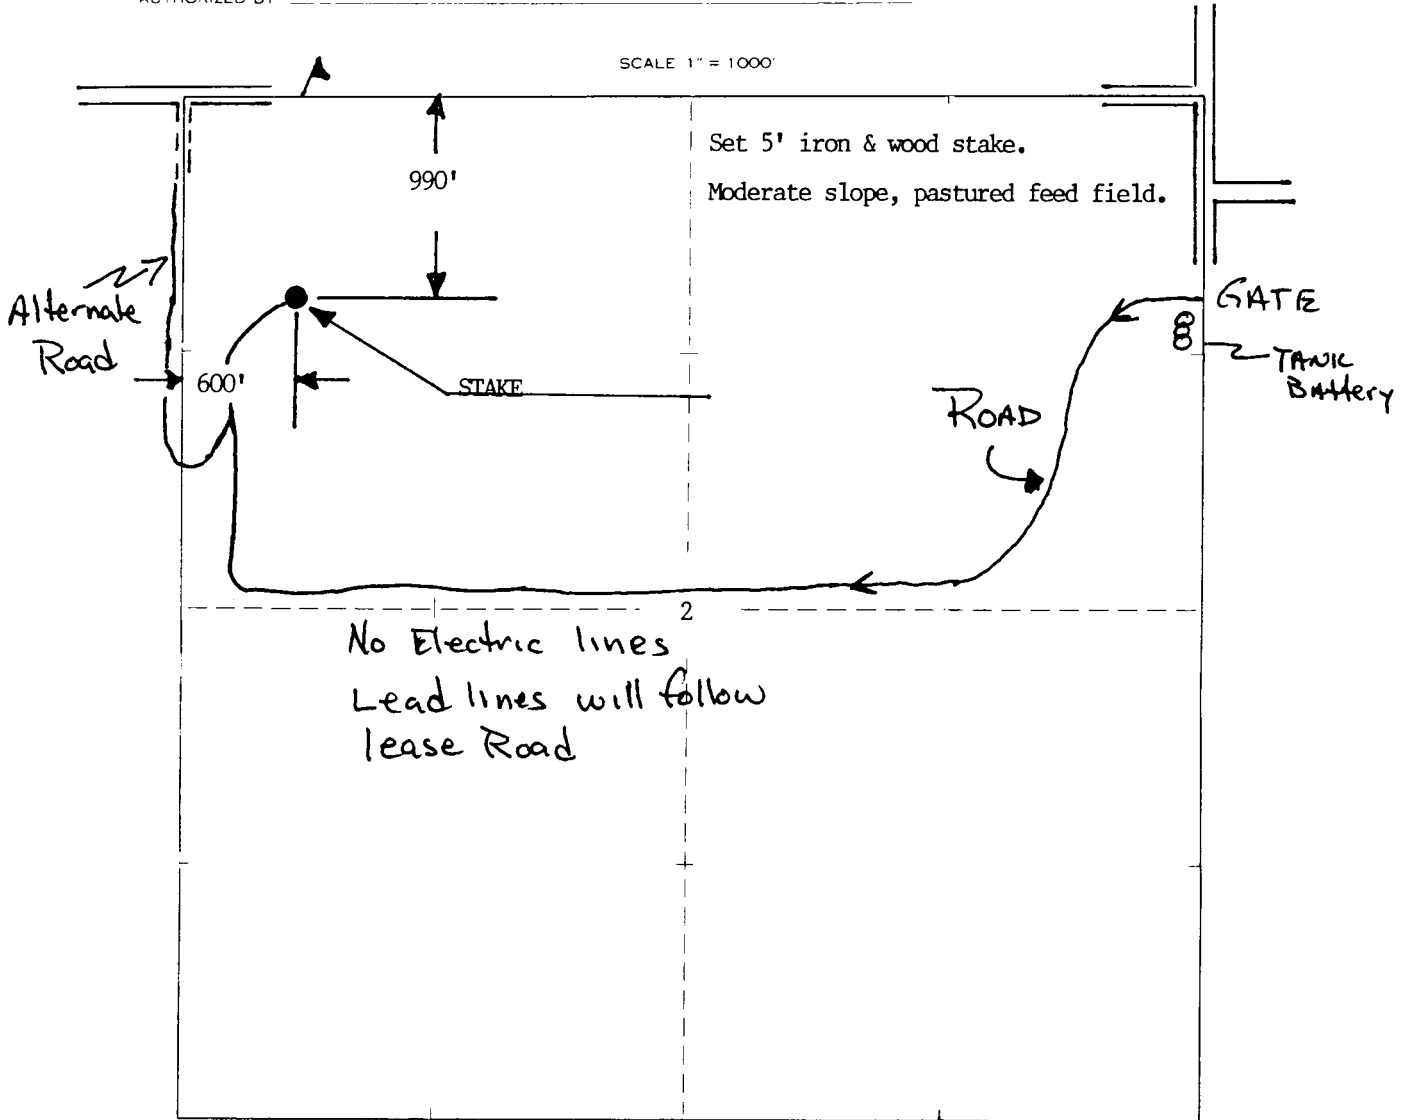

ELEVATION 1391' gr

LOTUS OPERATING COMPANY LLC  
100 S Main Ste 420  
Wichita KS 67202

AUTHORIZED BY Tim Hellman

Staked 06/22/10