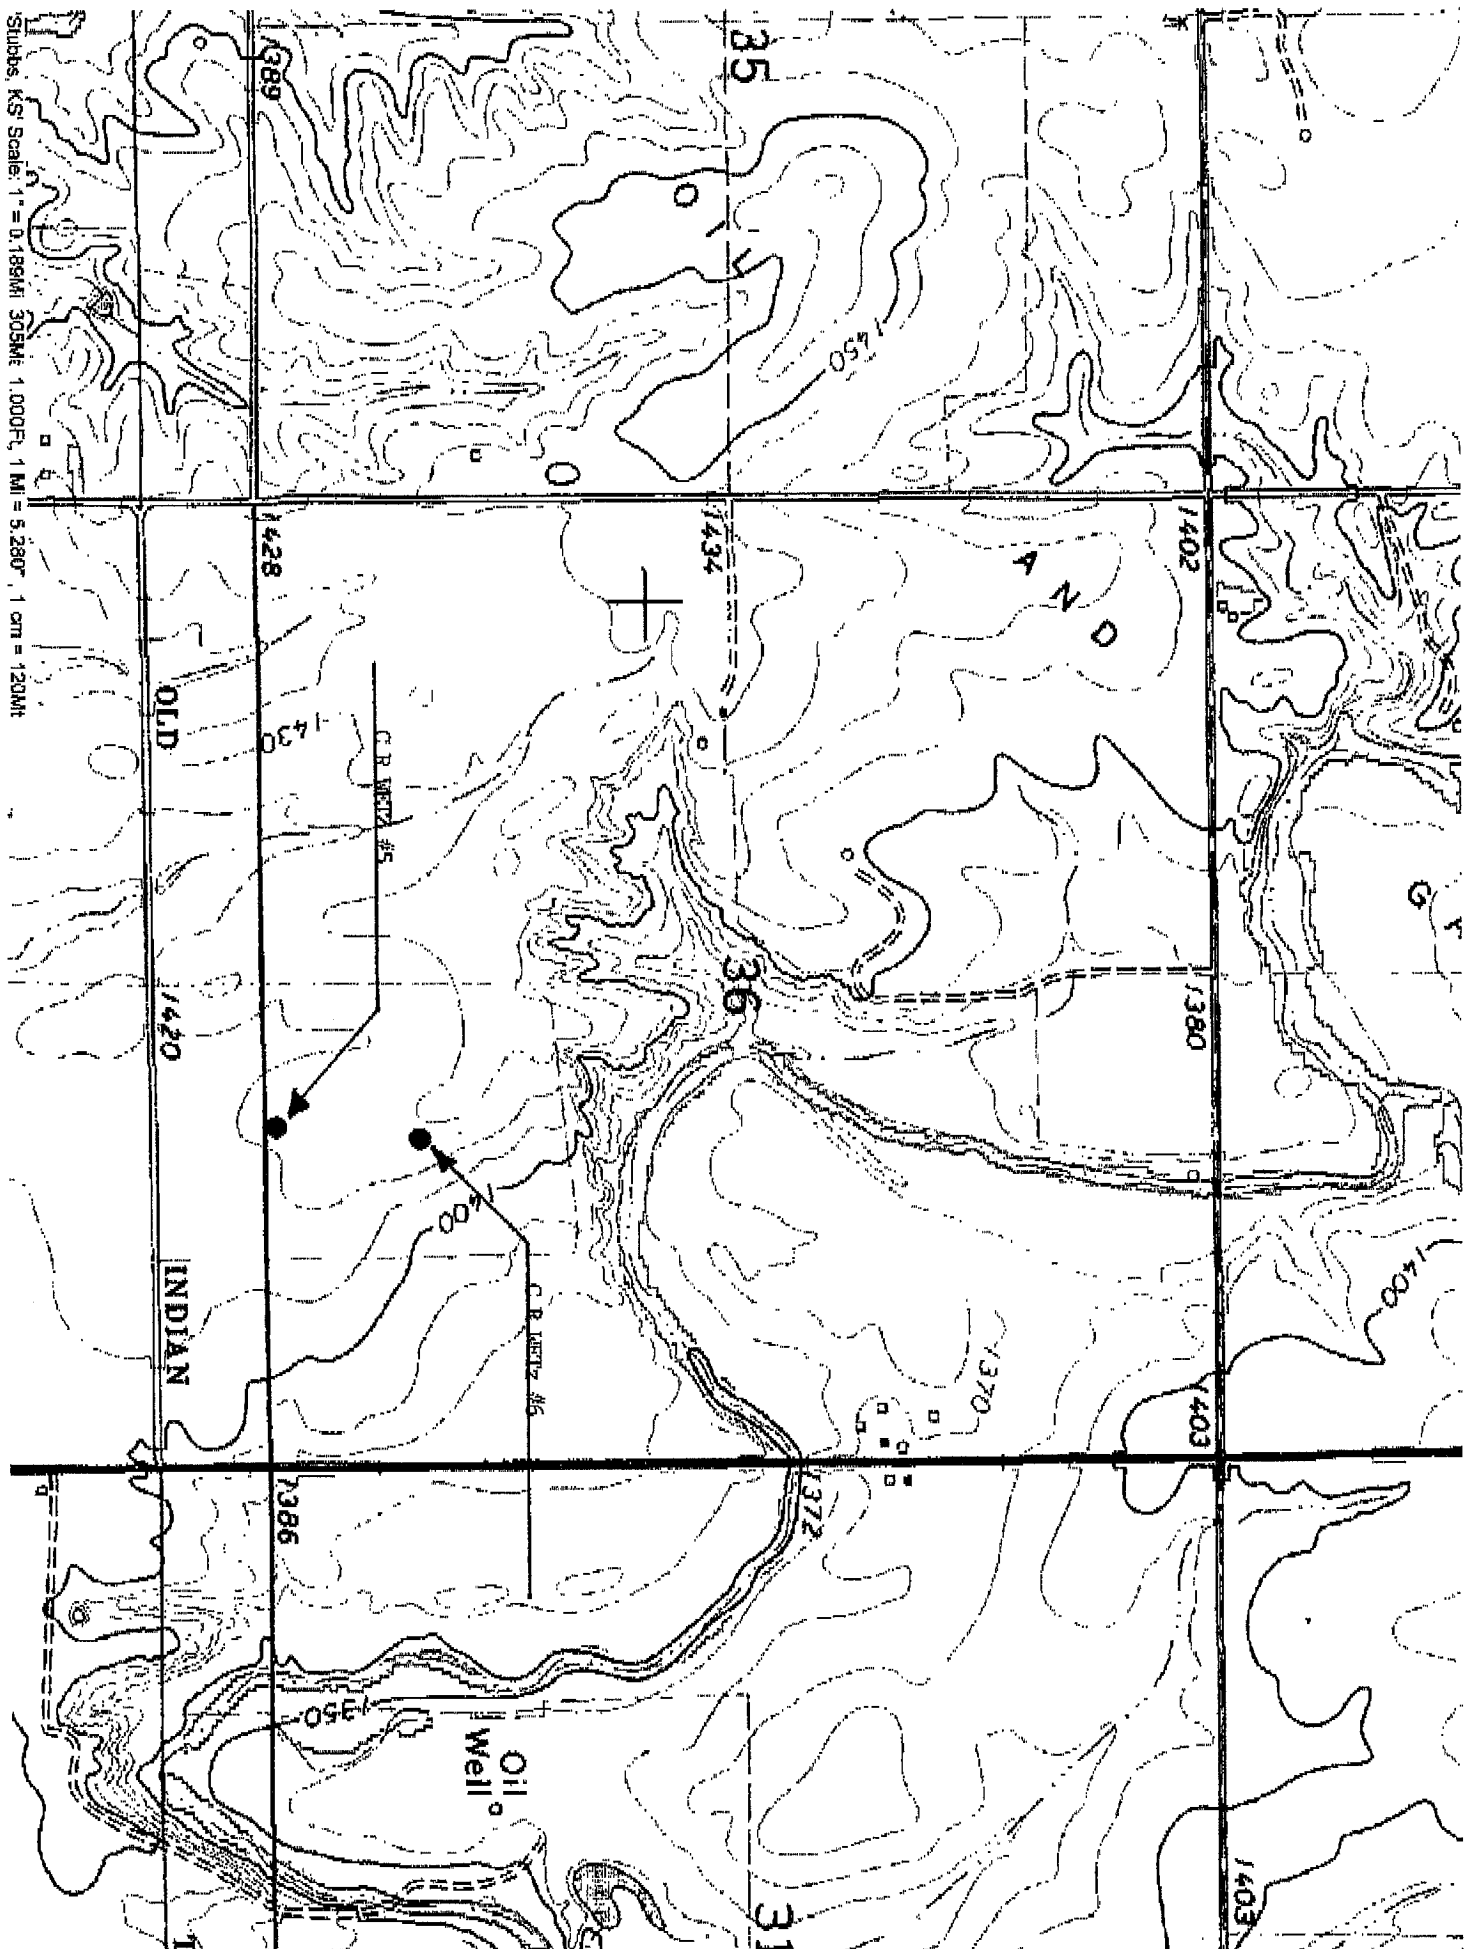

ELEVATION: 1417' gc

LOTUS OPERATING COMPANY LLC  
100 S Main, Ste 420  
Wichita KS 67202

AUTHORIZED BY: Tim Hellman

SCALE: 1" = 1000'

Set 5' & 3' wood stakes.  
Slight to moderate slope plowed field.

Location:  
1 1/2 miles south of  
Medicine Lodge on 281  
Hwy. Then 1/4 mile west  
on Driftwood, north into  
Location.