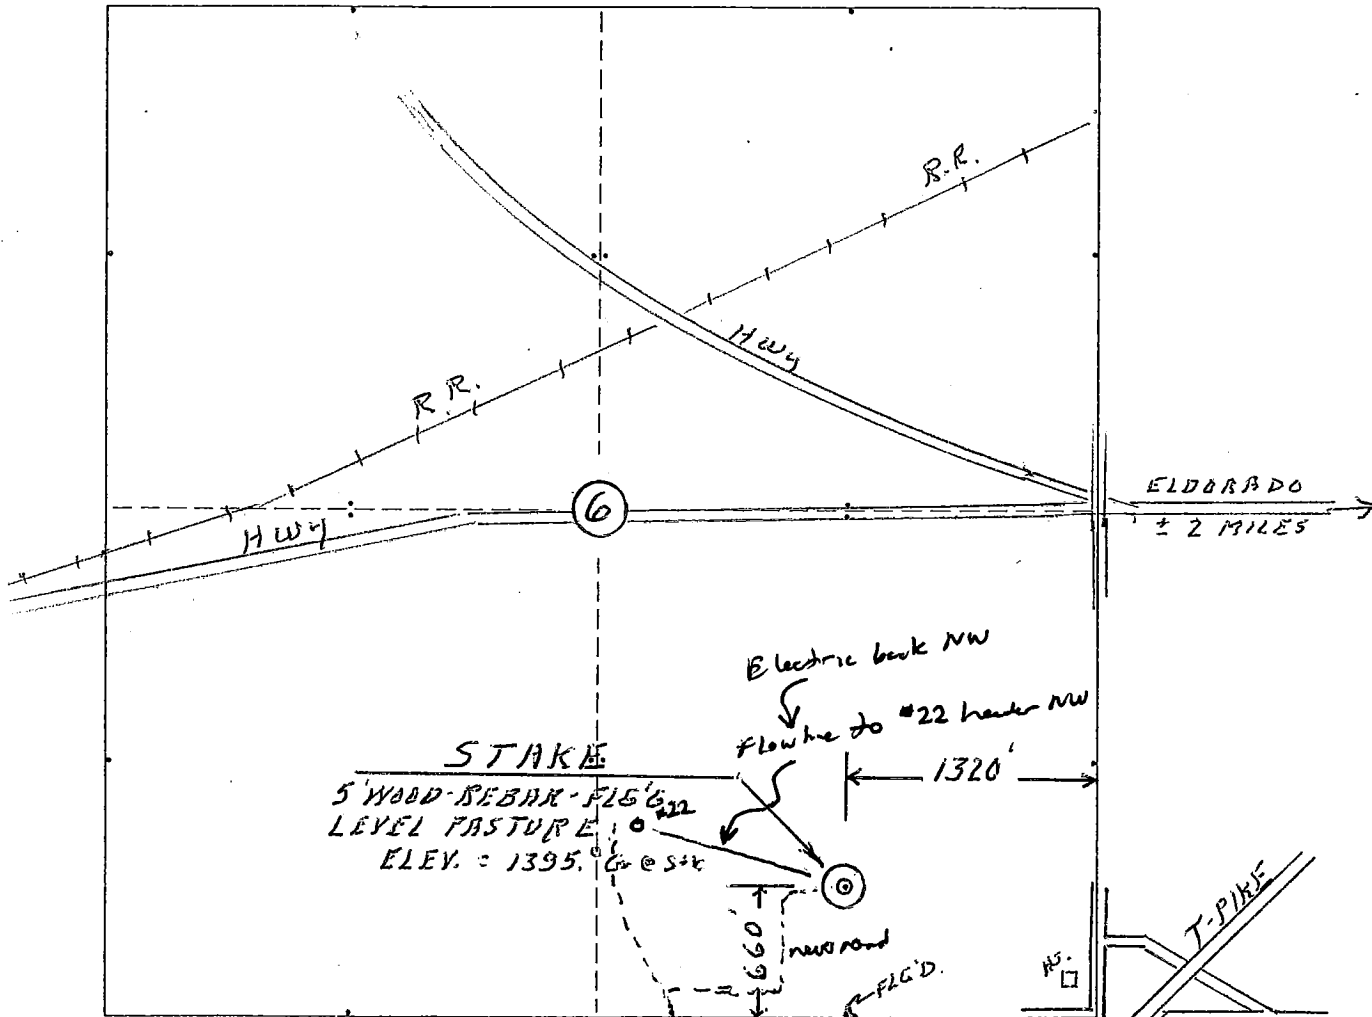

ROBERT E. MOSER, R.L.S.

Oil Field Surveying

335 N. Mission Road • Wichita, Kansas 67206
(316) 683-2853

VESS OIL CORPORATION		30	Barnhill	KM812104
OPERATOR		NO.	INVOICE NO.	
Butler (KS)	6 26s 05e	660'FSL - 1320'FEL	Barnhill 'A'	
COUNTY	S T R	LOCATION	FARM	

ELEVATION: 1395.0'gr. @ stk.

VESS OIL CORPORATION
1700 Waterfront Pkwy. - #500
Wichita, KS 67206

AUTHORIZED BY: Mr. C. Coats (ph & ltr 8/11/10)

SCALE: 1" = 1000'

Note: Mr. S. Darwin present and assisted. Thanks.

Date: 12 August 2010

Surveyor: R.E. Moser, R.L.S. #329