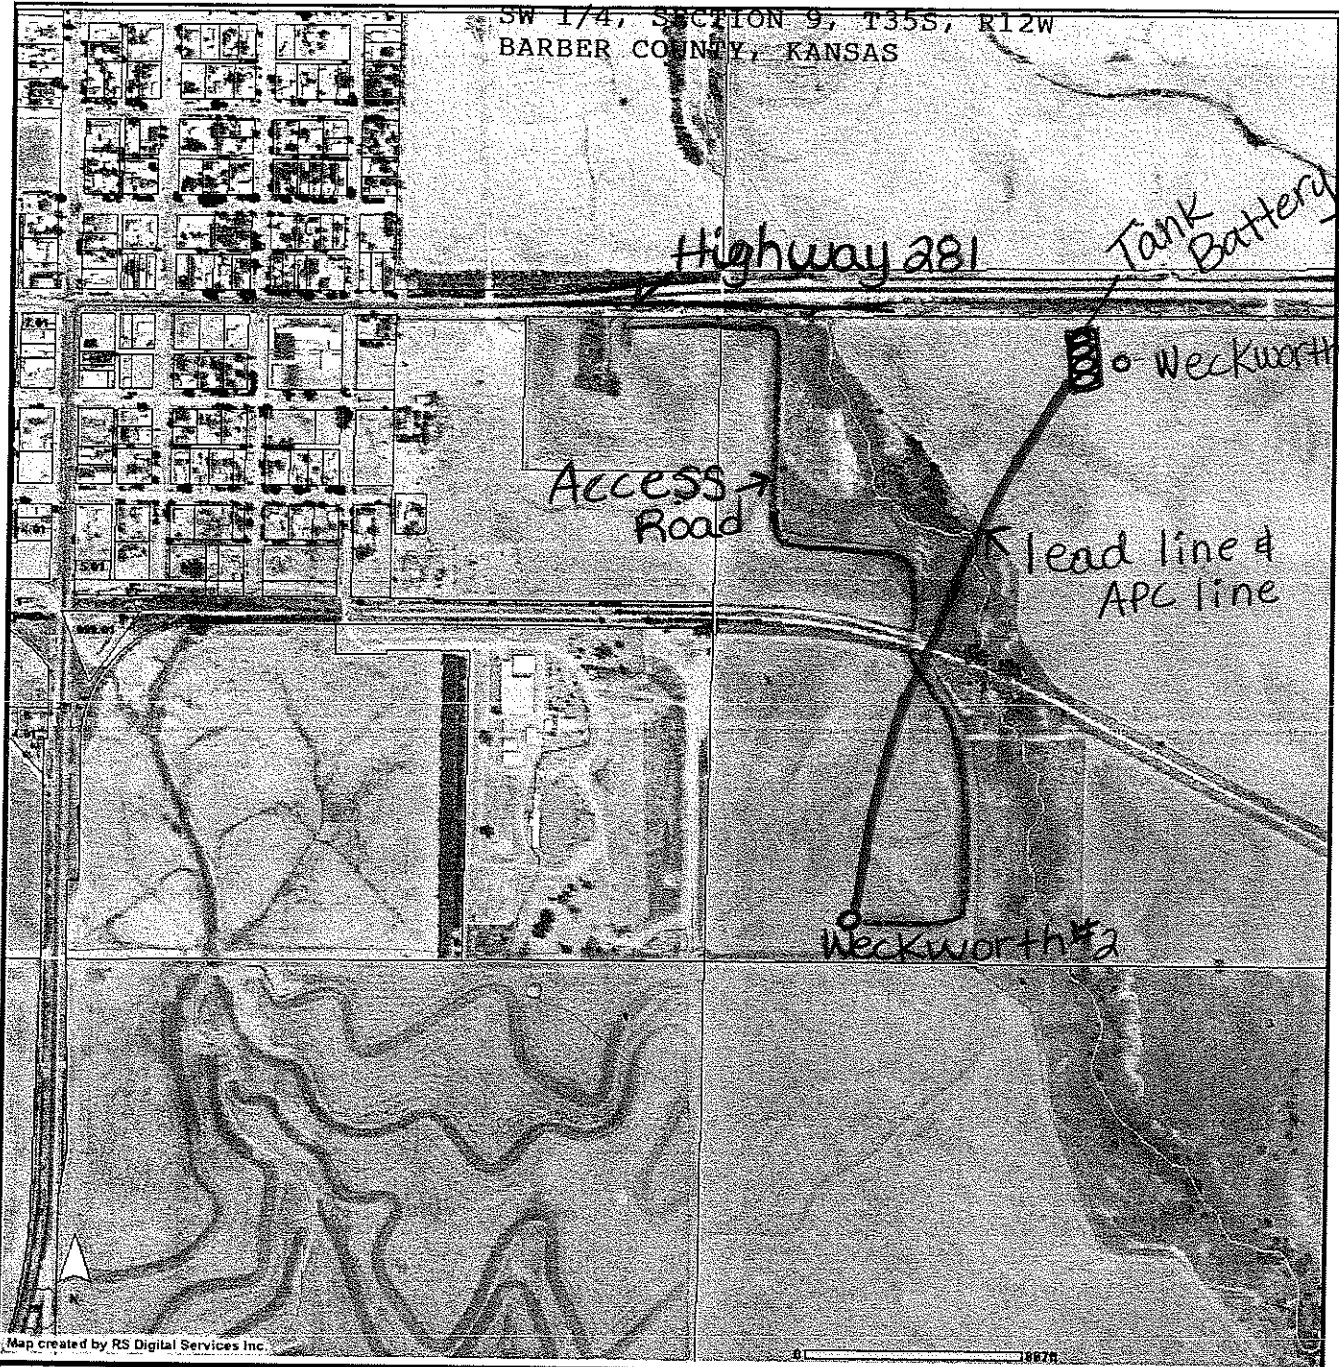

WECKWORTH LEASE  
WECKWORTH #2  
330' FSL 660' FWL

SW 1/4, SECTION 9, T35S, R12W  
BARBER COUNTY, KANSAS

Map created by RS Digital Services Inc

DISCLAIMER : This is a product of the County GIS Department. The data depicted here have been developed with extensive cooperation from other county departments, as well as other federal, state and local governments agencies. The County expressly disclaims responsibility for damages or liability that may arise from the use of this map.

PROPRIETARY INFORMATION: Any resale of this information is prohibited, except in accordance with a licensing agreement.

05	04	03	02	01	
06	07	08	09	10	11
17	16	15	14	13	12
18	19	20	21	22	23
29	28	27	26	25	24
30	31	32	33	34	35