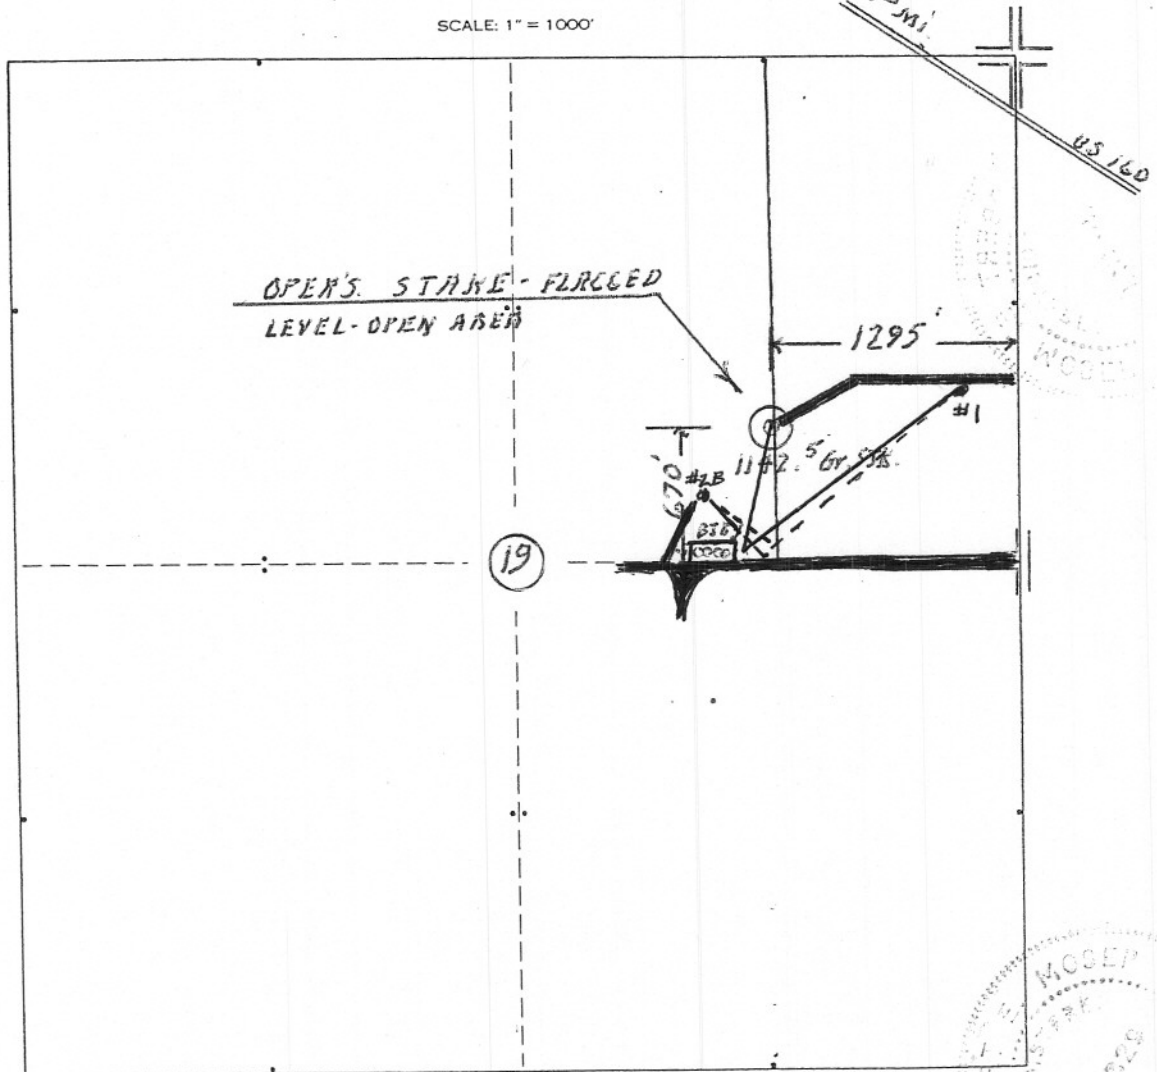

Carson

NO.

FARM

Cowley (KS)

19 32s 03e

670'RS - 1295'FE of NE/4

COUNTY

S

T

R

LOCATION

ELEVATION: 1142.5'gr. @ stk.

W.D. SHORT OIL CO.

P.O. Box 729

Oxford, KS 67119

AUTHORIZED BY: Mr. Short (ph 8/25/10)

SCALE: 1" = 1000'

Note: Mr. Short present and assisted. Thanks.

Date: 26 August 2010

Surveyor: R.E. Moser
R.E. Moser, R.L.S. #329