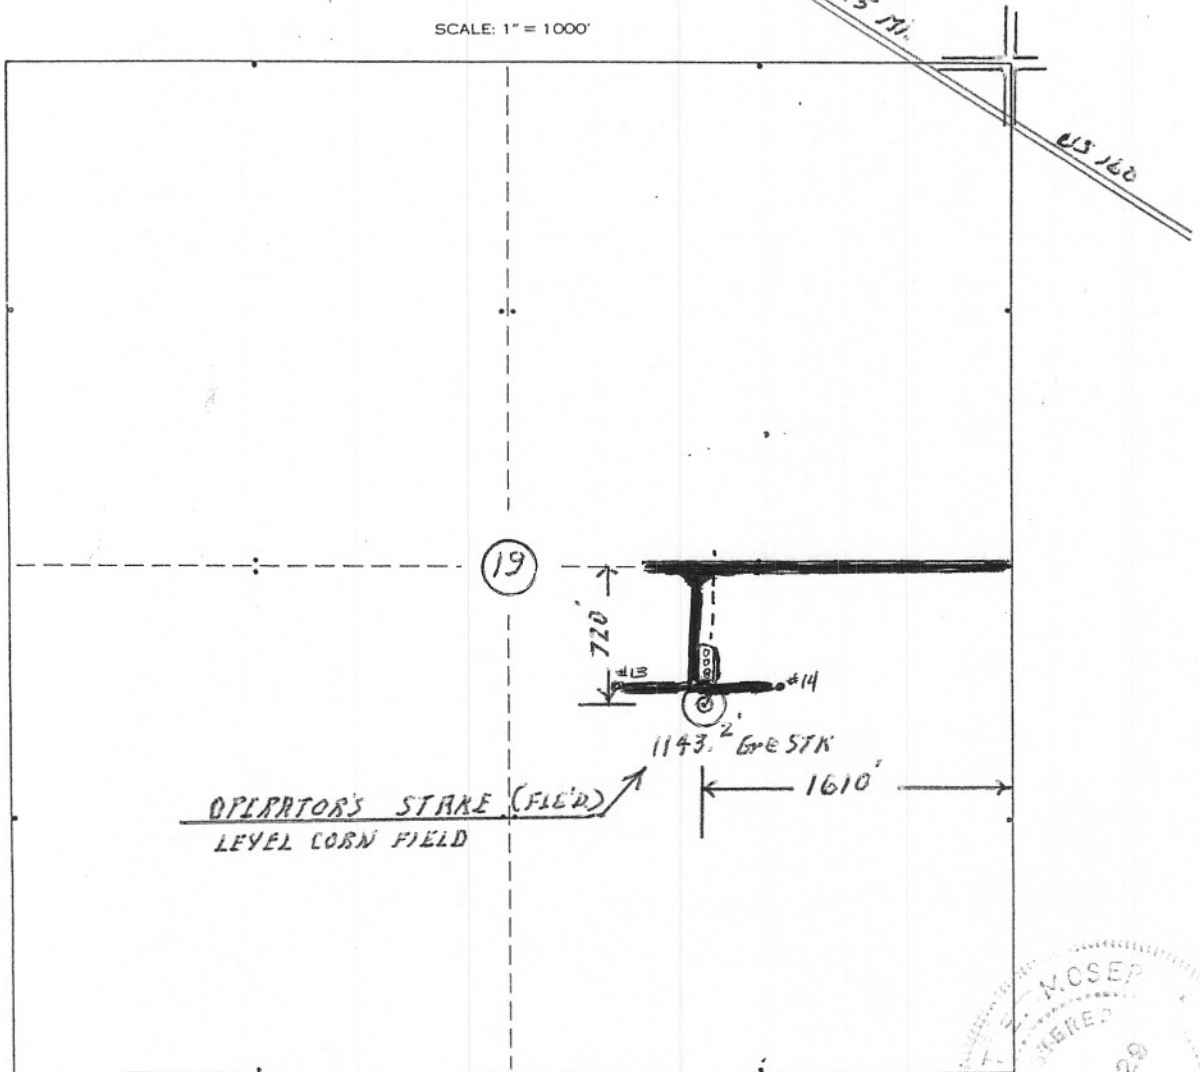

NO.

FARM

Cowley (KS) 19 32s 03e  
COUNTY S T R

720' FNL - 1610' FEL of SE/4

LOCATION

ELEVATION: 1143.1' gr. @ stk.

W.D. SHORT OIL COMPANY  
P.O. Box 729  
Oxford, KS 67119

AUTHORIZED BY: Mr. Short (ph 8/25/10)

SCALE: 1" = 1000'

Note: Mr. Short present and assisted. Thanks.

Date: 26 August 2010

*R. E. Moser*

Surveyor: R.E. Moser, R.L.S. #329