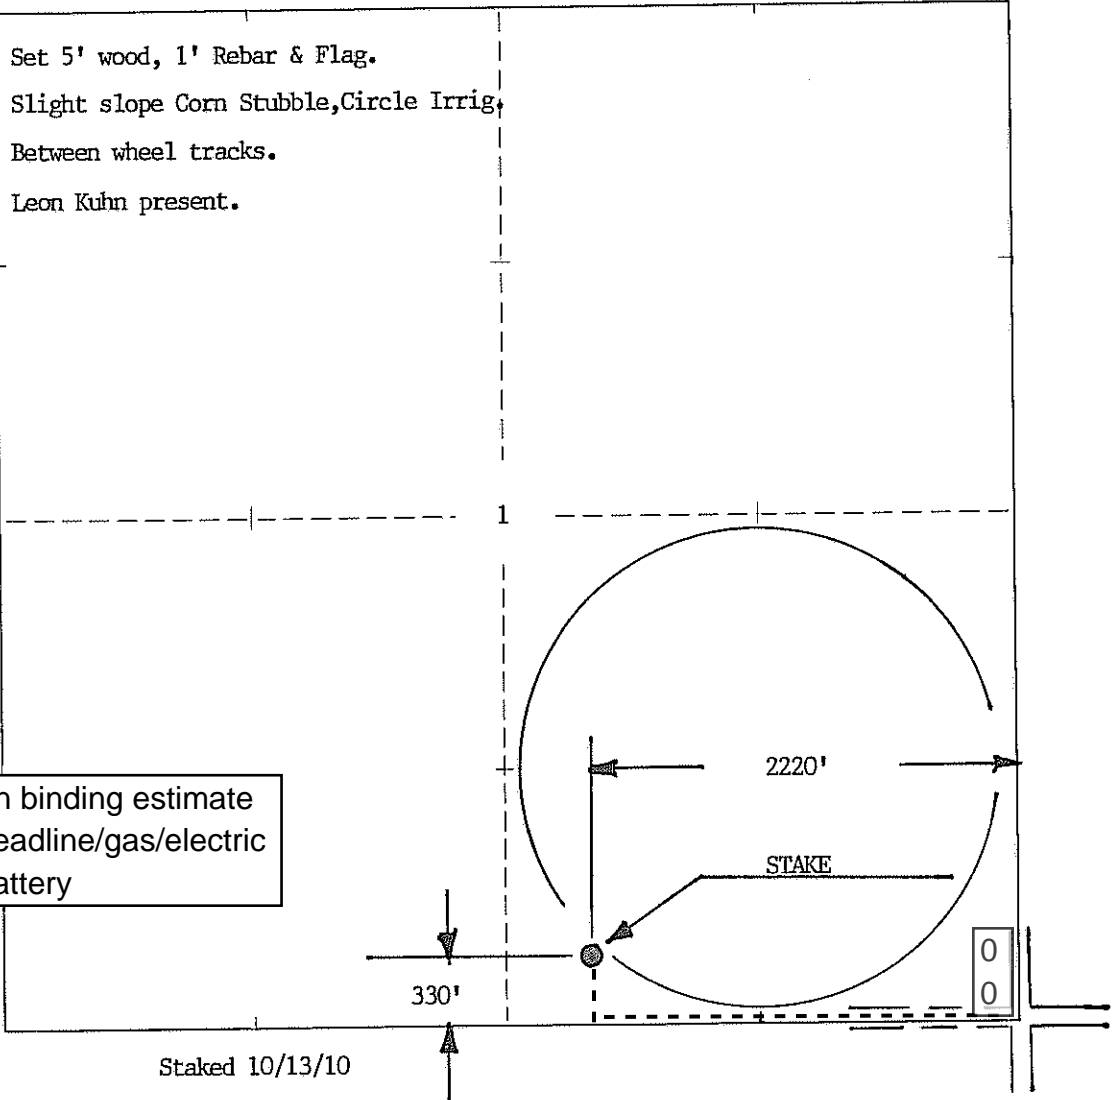

1 28s 30w  
S T R

330' FSL & 2220' FEL  
LOCATION

ELEVATION: 2795' gr

FALCON EXPLORATION INC  
125 N Market St, Ste 1252  
Wichita KS 67202

AUTHORIZED BY: Jason Mitchell

SCALE: 1" = 1000'

Preliminary/Non binding estimate  
for location of leadline/gas/electric  
line and tank battery