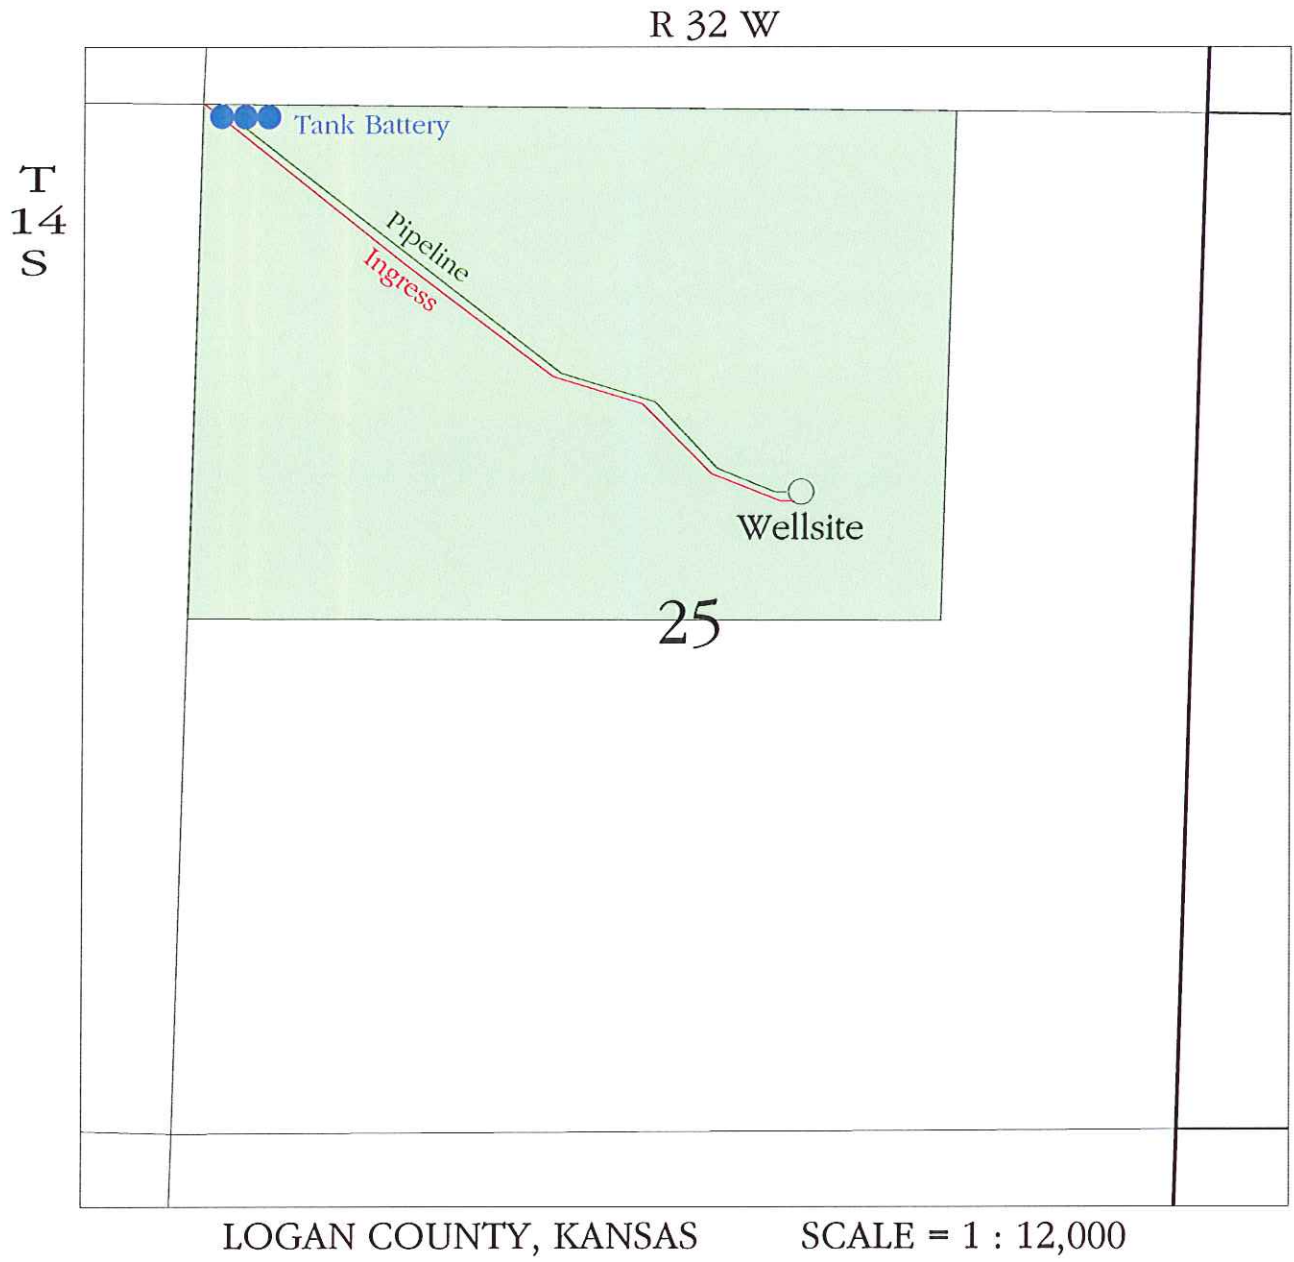

KANSAS SURFACE OWNER NOTICE ACT

LOGAN COUNTY, KANSAS

SCALE = 1 : 12,000