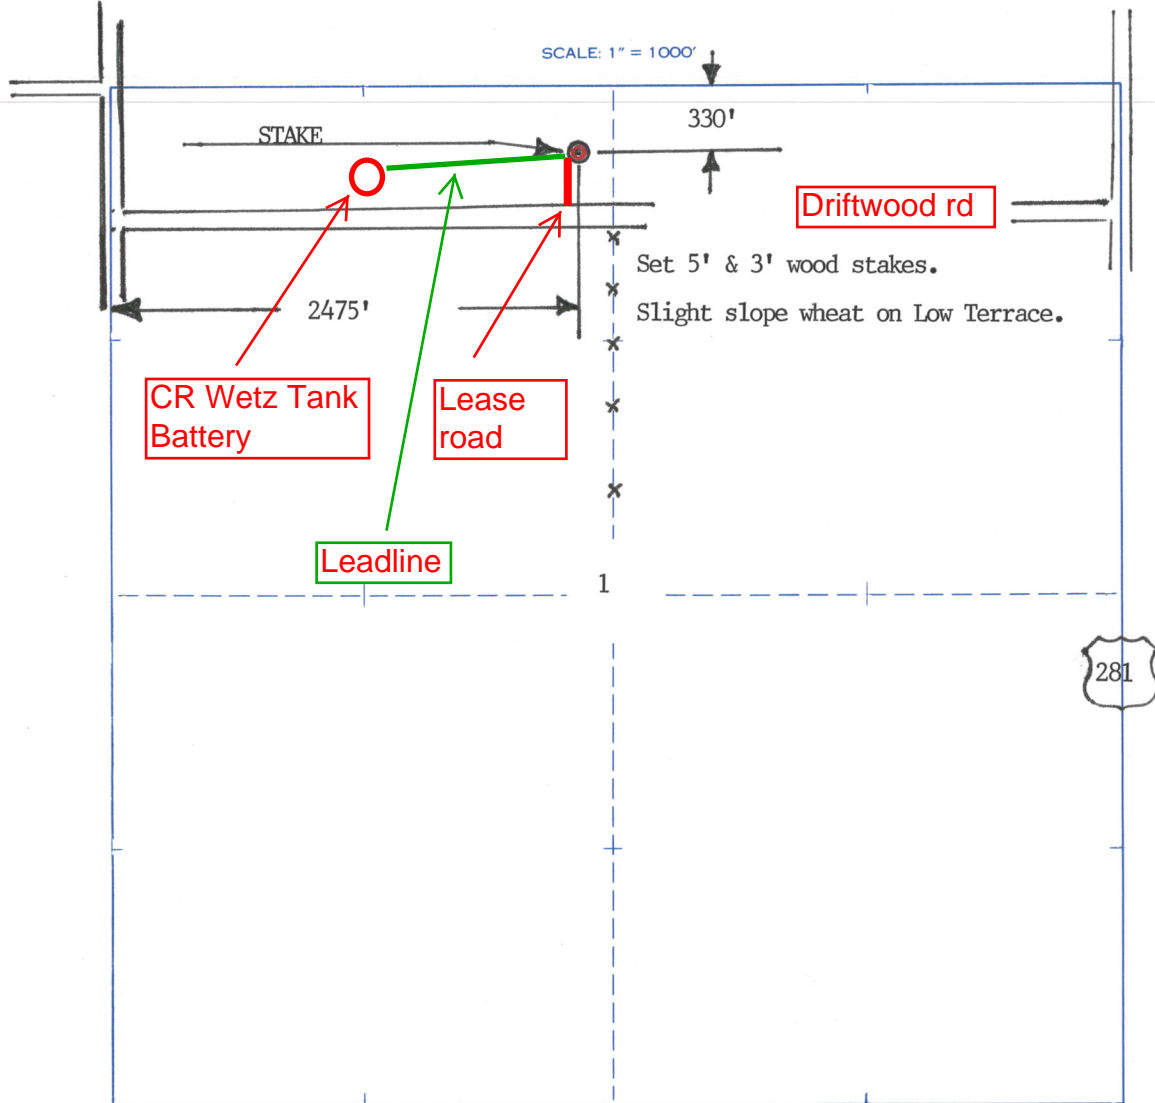

ADVANTAGE ELEVATIONS

OIL FIELD SURVEYORS

BOX 8604 - PRATT, KS 67124
(620) 672-6491

112104
INVOICE NO.

<u>LOTUS OPERATING COMPANY LLC</u>				<u>7</u>	<u>C R Wetz</u>
OPERATOR				NO.	FARM
<u>Barber</u>	<u>1</u>	<u>35s</u>	<u>12w</u>	<u>330'</u>	<u>FNL & 2475'</u>
COUNTY	S	T	R	LOCATION	
ELEVATION: <u>1416'</u> gr					

LOTUS OPERATING COMPANY LLC
100 S Main, Ste 420
Wichita KS 67202

AUTHORIZED BY: Tim Hellman

Staked 11/02/10