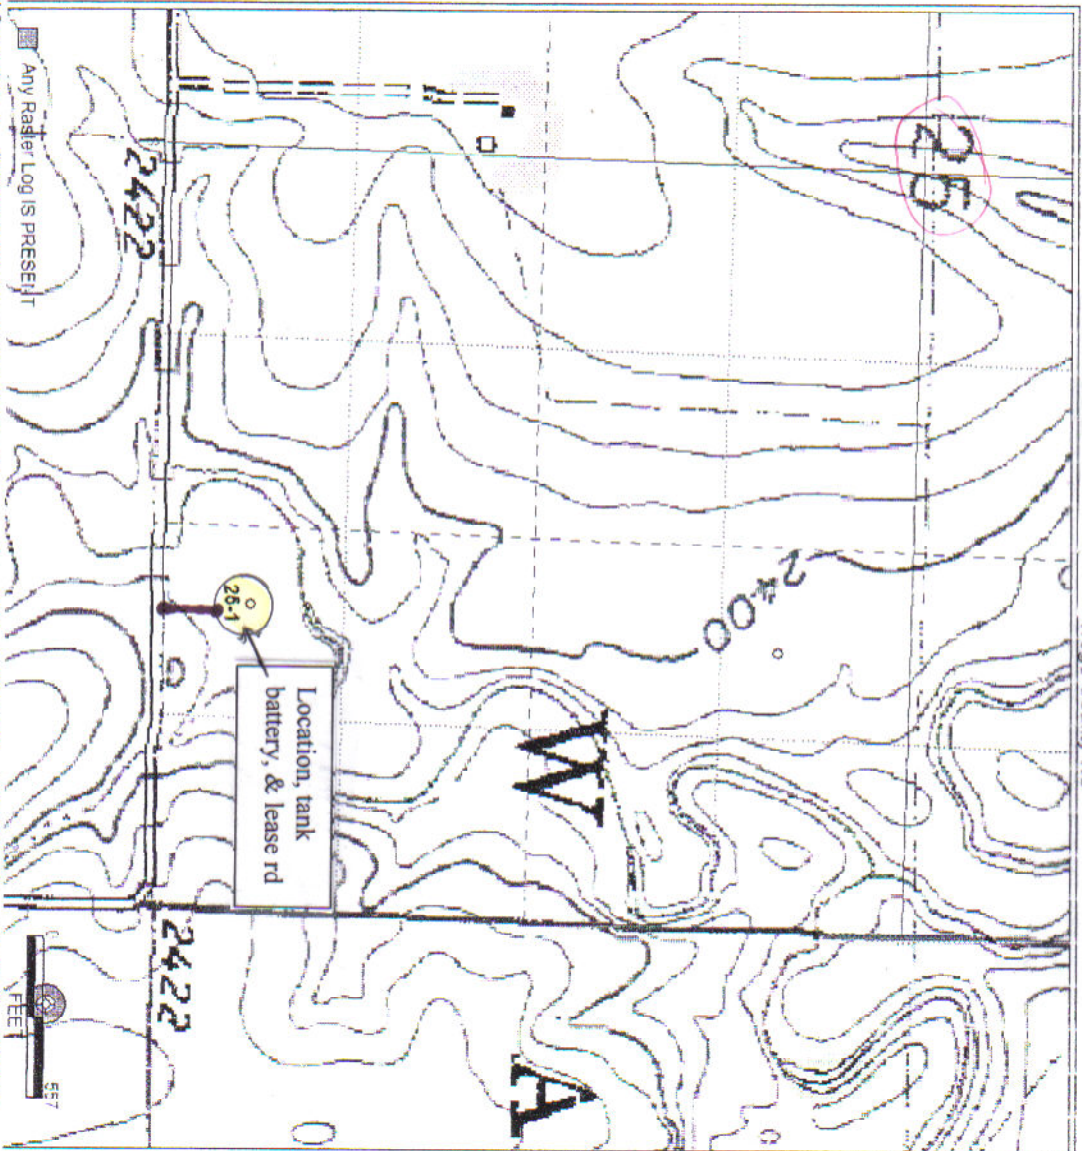

MILLARD 25-1 SWSESE SEC 25 T11S R24W

Trego County KS

Any Radar Log IS PRESENT

Location, tank  
battery, & lease rd

MILLARD 25-1, SWSESE 25 11S 24W, Trego Co, KS, 330 FSL, 1050 FEL, Est GL=2386'