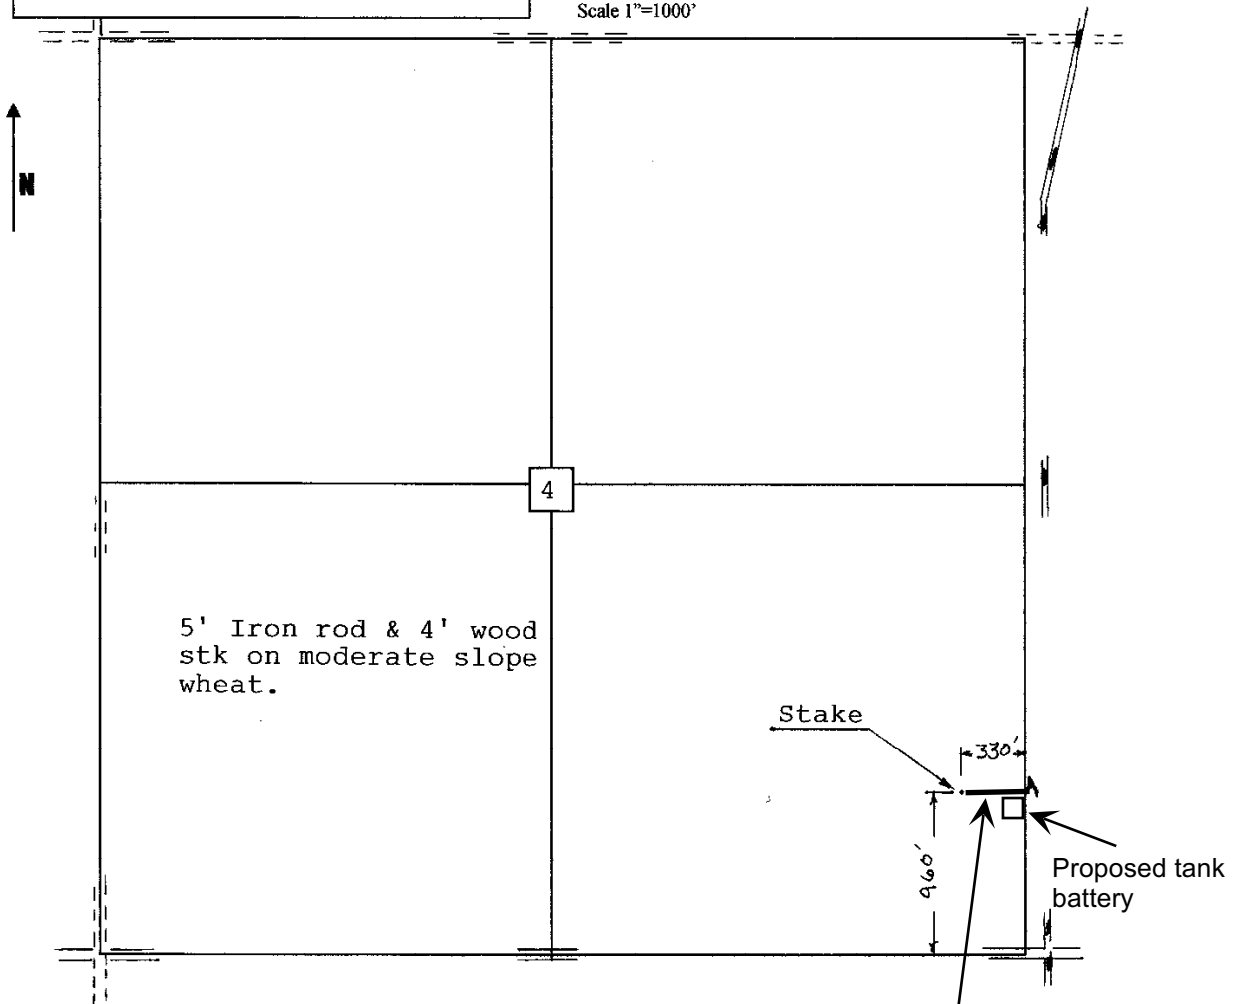

CHOLLA PRODUCTION, LLC
Operator

1-4
Number

Stithem
Farm Name

Trego-KS
County-State

4 11s 23w
S T R

960' FSL 330' FWL
Location

Elevation 2286 Gr.

Ordered By: Emily

Cholla Production, LLC
7851 Elati St. Ste. 201
Littleton, CO. 80120

Scale 1"=1000'

Proposed lease road, electric,
flowlines