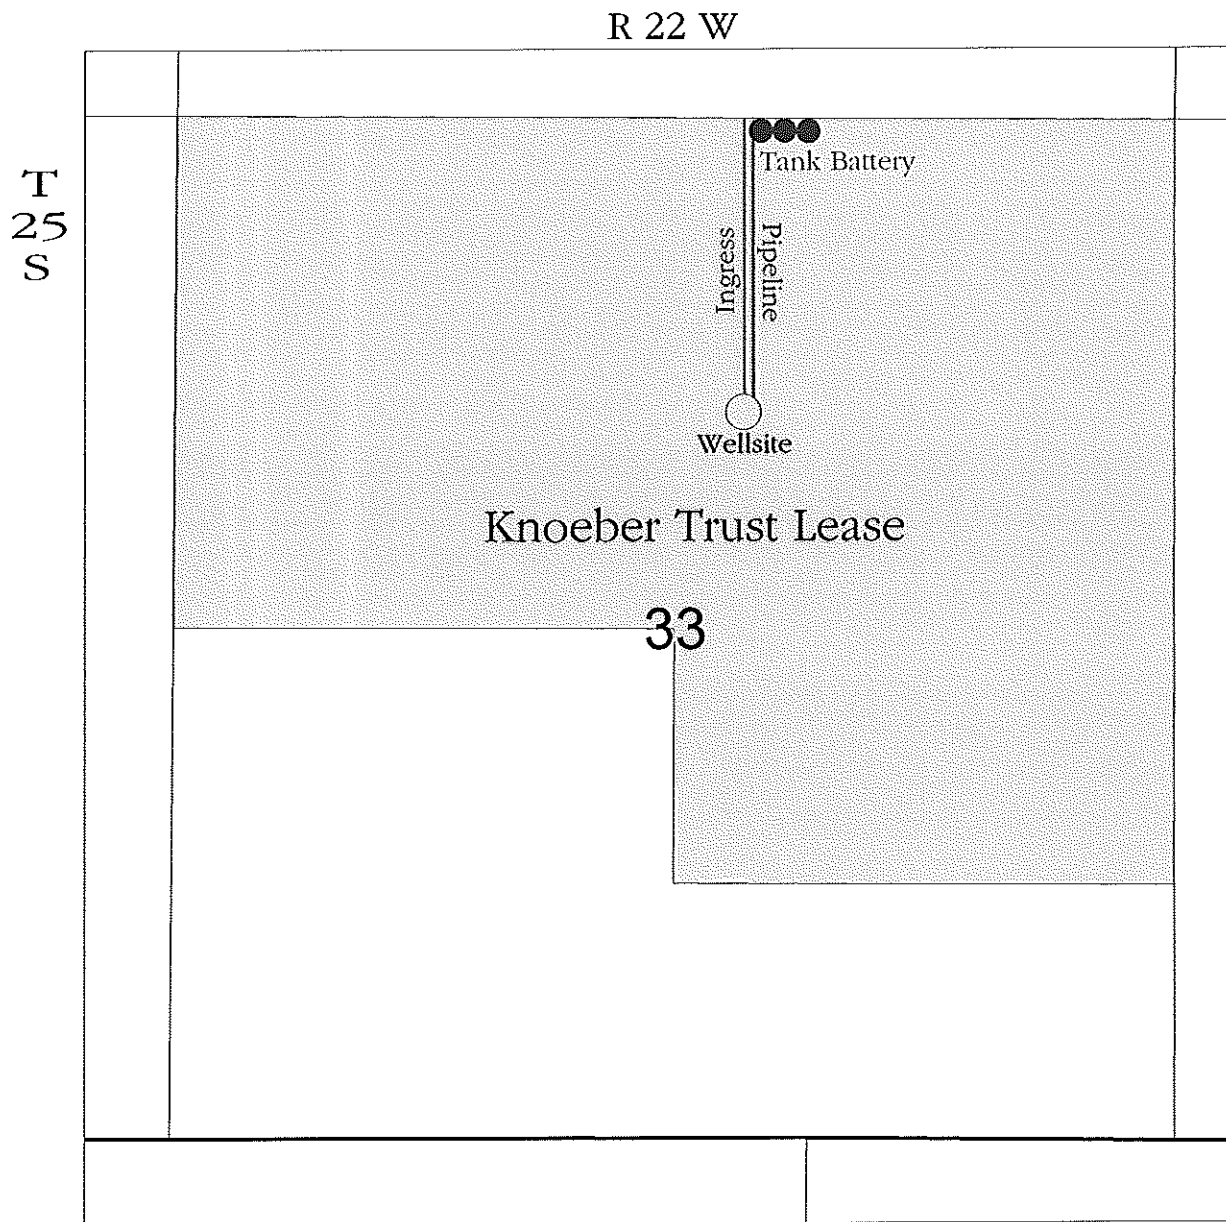

KANSAS SURFACE OWNER NOTIFICATION ACT

FORD COUNTY, KANSAS

SCALE = 1 : 12,000