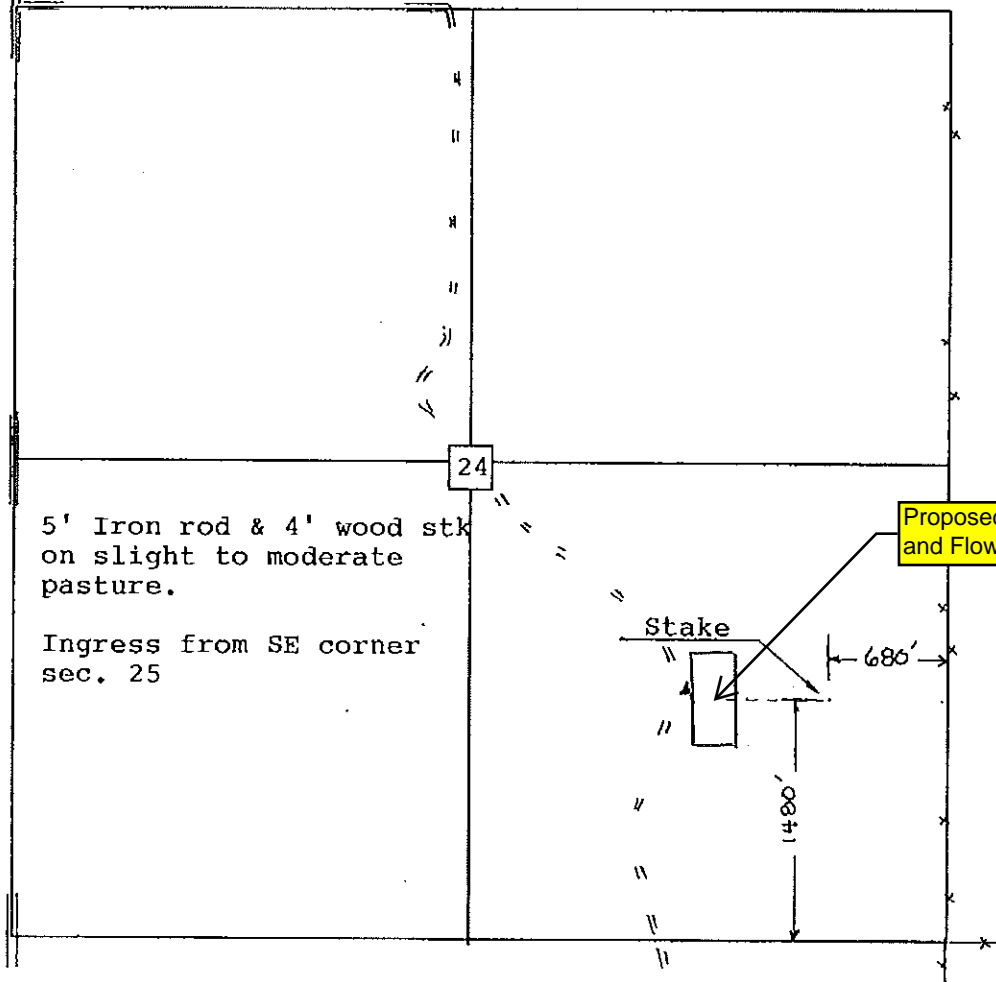

11s

23w

1480' FSL 680' FEL

County-State

S

T

R

Location

Elevation 2359 Gr.

Ordered By: Jim

MCELVAIN OIL & GAS
Independence Plaza
1050 17th St. Ste. 2500
Denver, CO. 80265-1801

Scale 1"=1000'

5' Iron rod & 4' wood stk
on slight to moderate
pasture.

Ingress from SE corner
sec. 25

Proposed Tank Battery
and Flowlines

Stake

680'

1480'

DELOORME

© 2002 DeLorme, 3-D TopoQuads®, Data copyright of content owner.
www.delorme.com

Scale 1 : 12,000
1" = 1000 ft