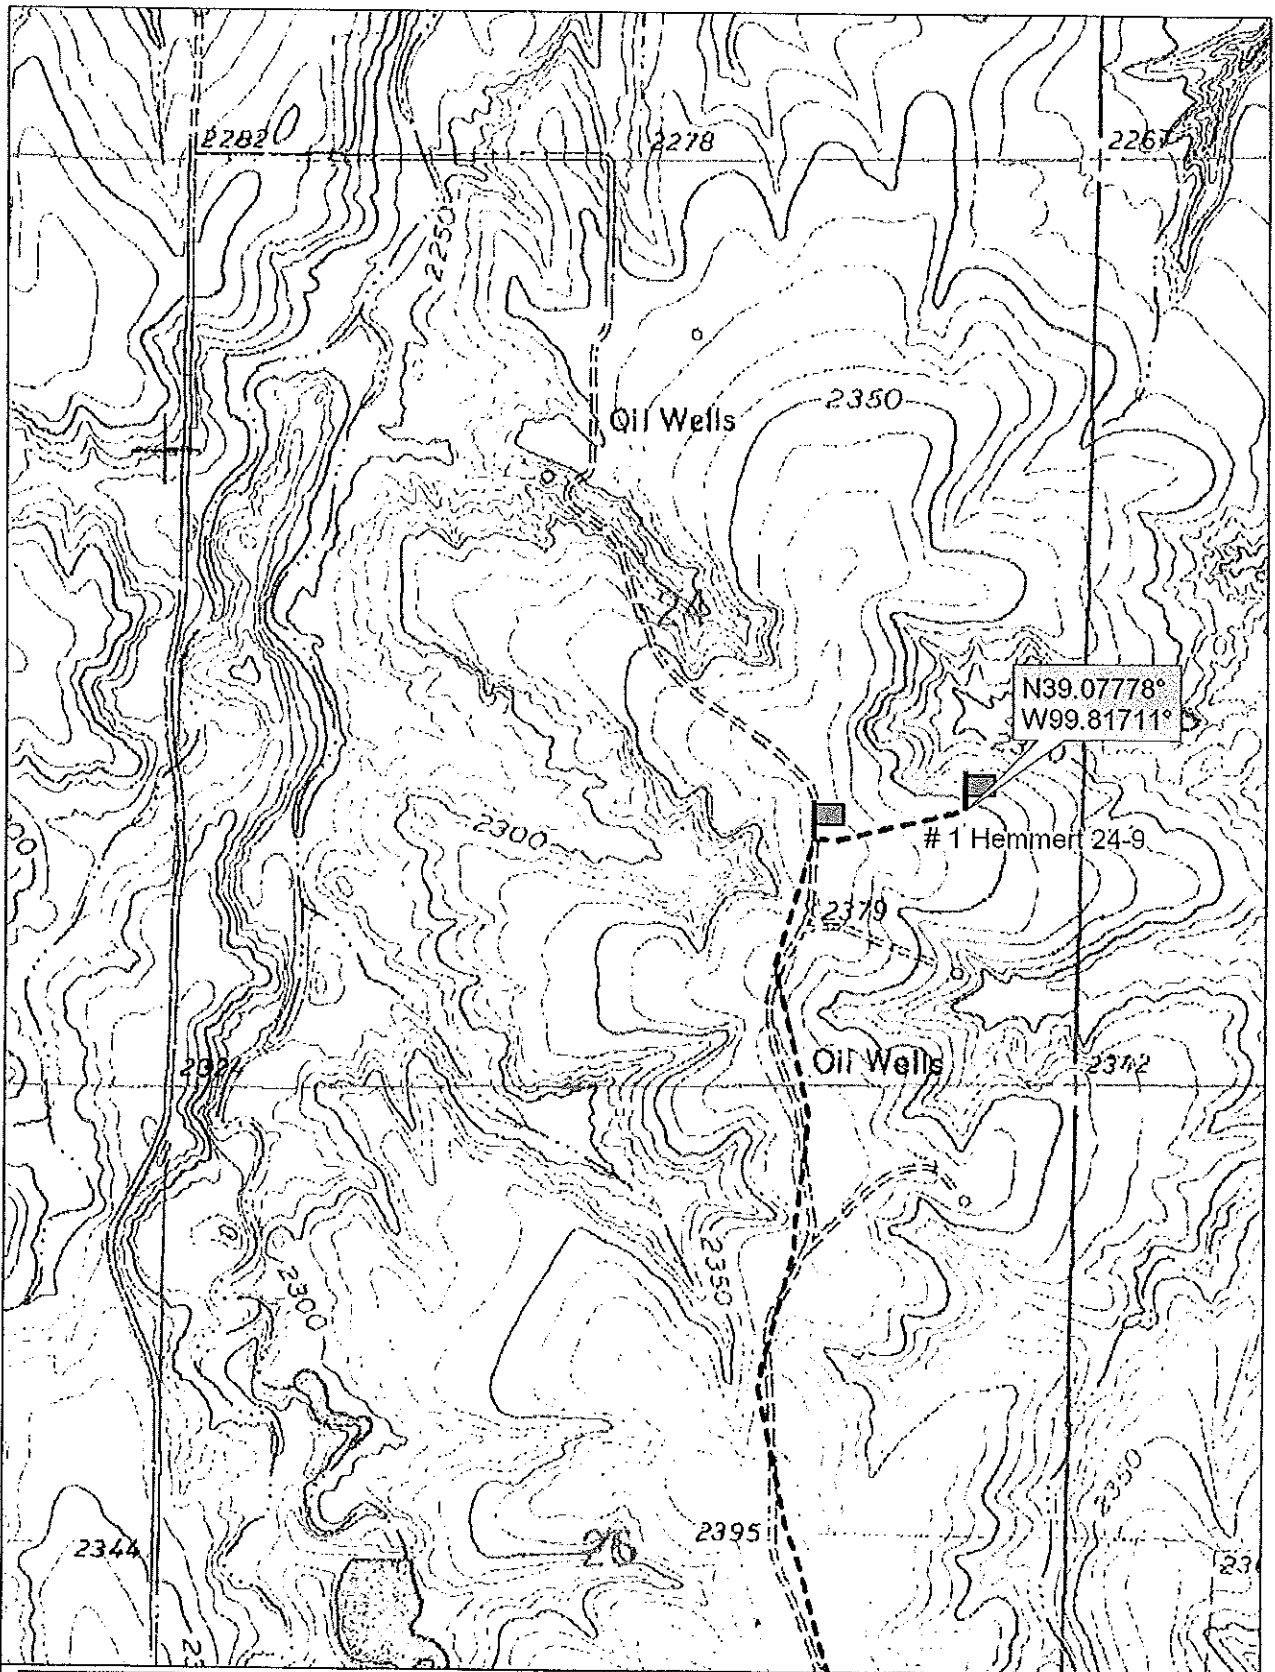

DELOORME

© 2002 DeLorme, 3-D TopoQuads®, Data copyright of content owner.
www.delorme.com

Scale 1 : 12,000
1" = 1000 ft