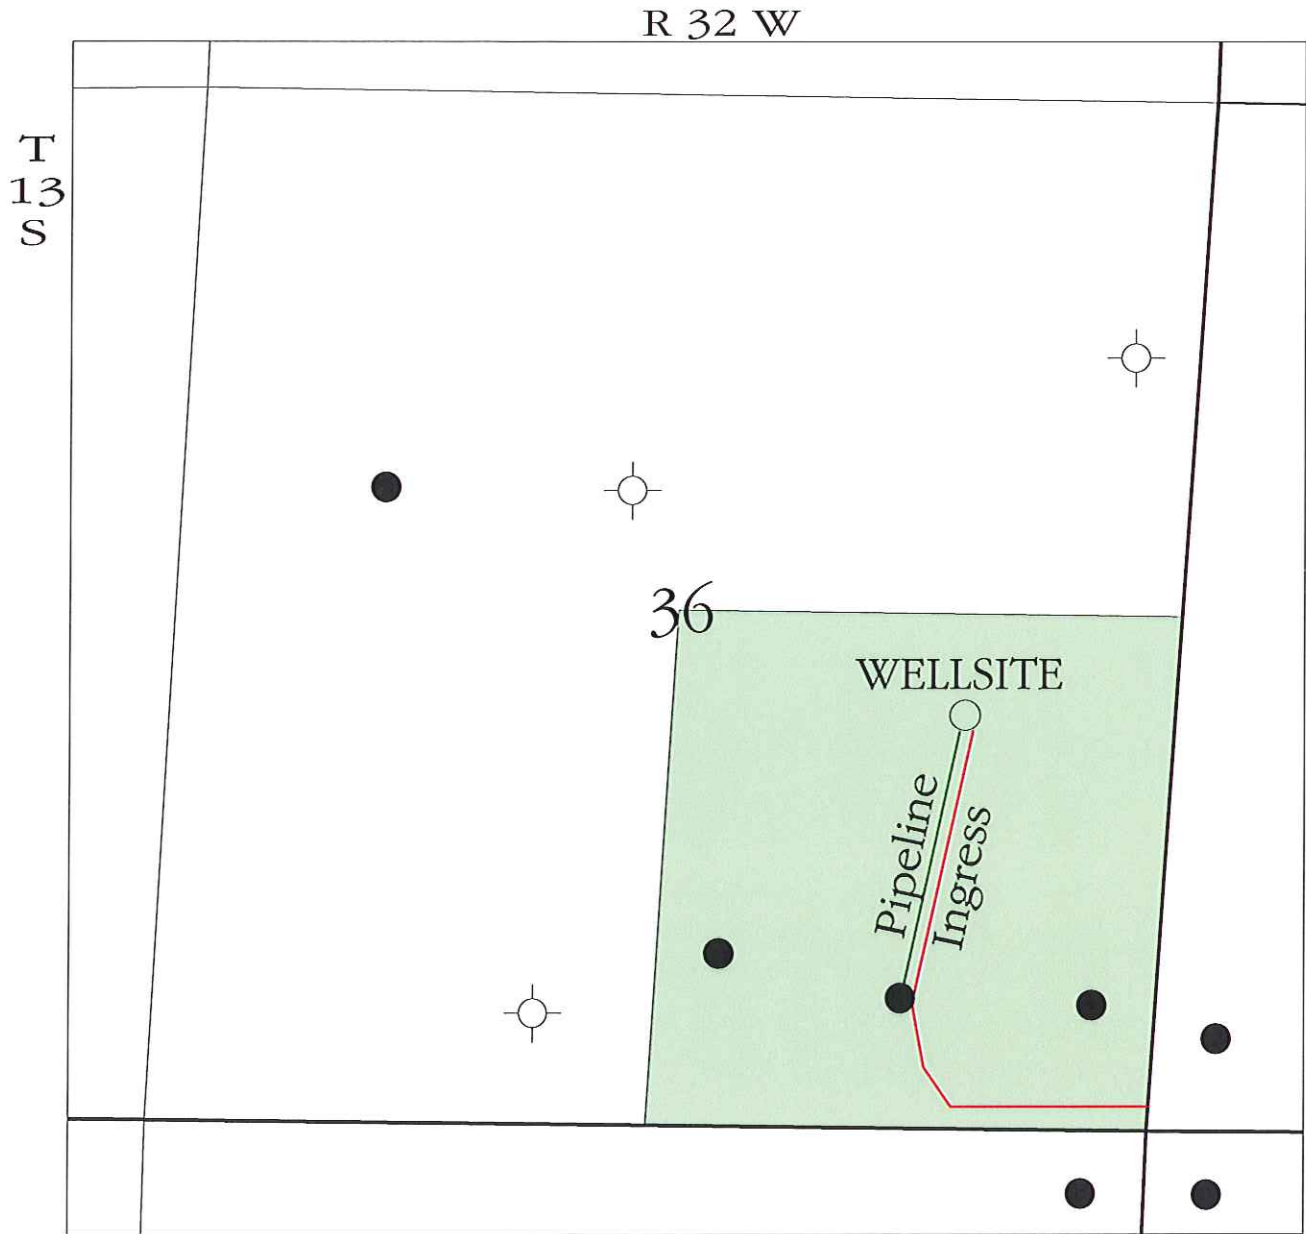

KANSAS SURFACE OWNER NOTIFICATION ACT

SCALE = 1 : 12,000

LOGAN COUNTY, KANSAS