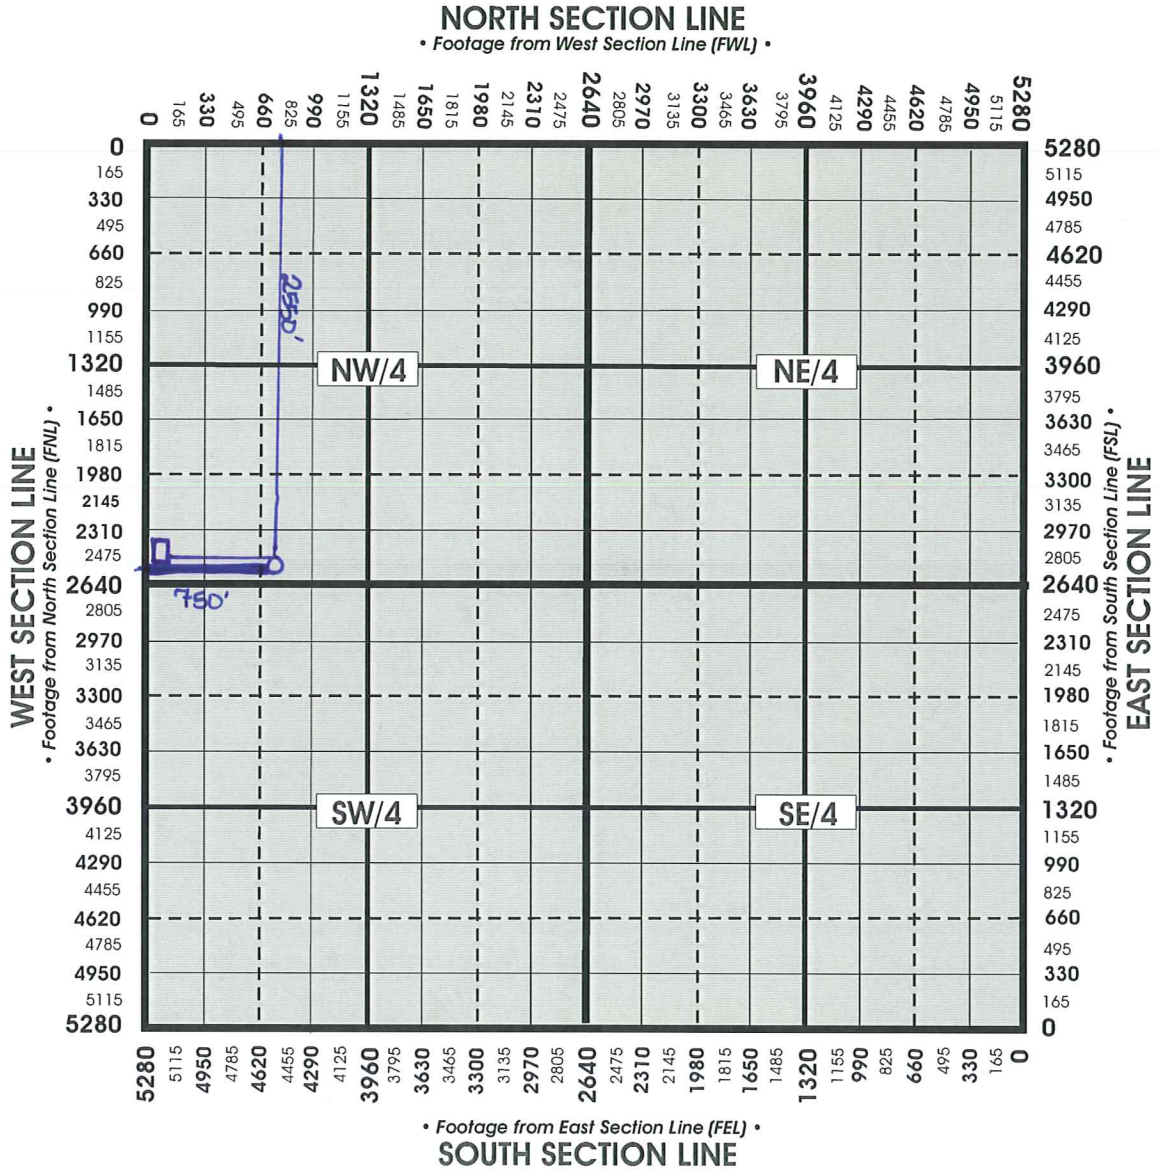

Independent Oil & Gas Service, Inc. - Wichita, KS.
www.iogsi.com

TYPICAL REGULAR SECTION OF LAND IN KANSAS
(1 mile x 1 mile sq, or 1 mile = 5280 ft)

- Tank Battery
- Lease Road
- Well Location
- Pipeline