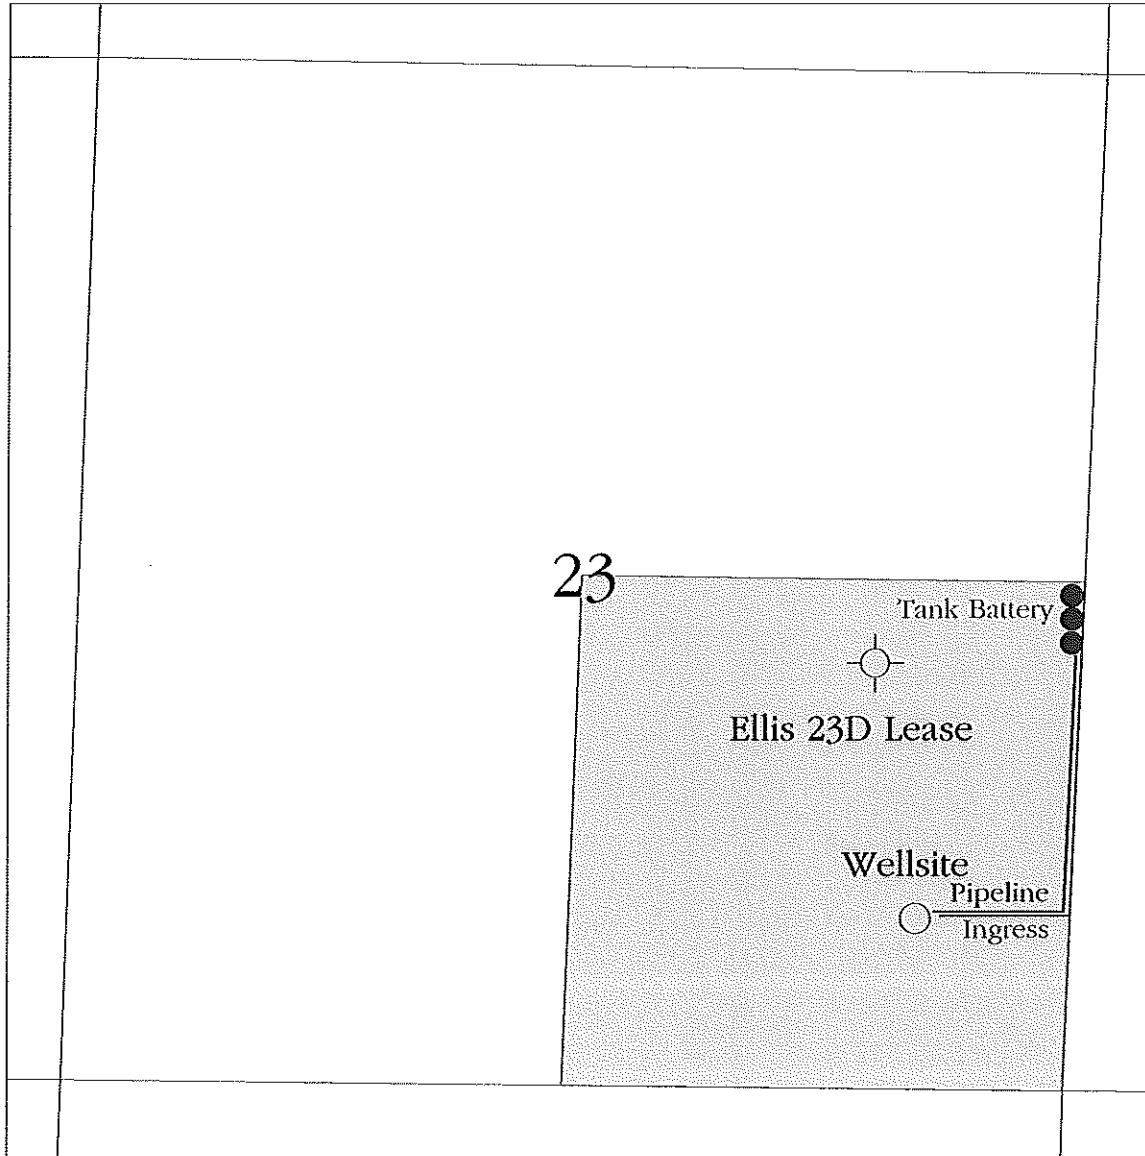

KANSAS SURFACE OWNER NOTIFICATION ACT

R 32 W

T  
14  
S

LOGAN COUNTY, KANSAS

SCALE = 1 : 12,000