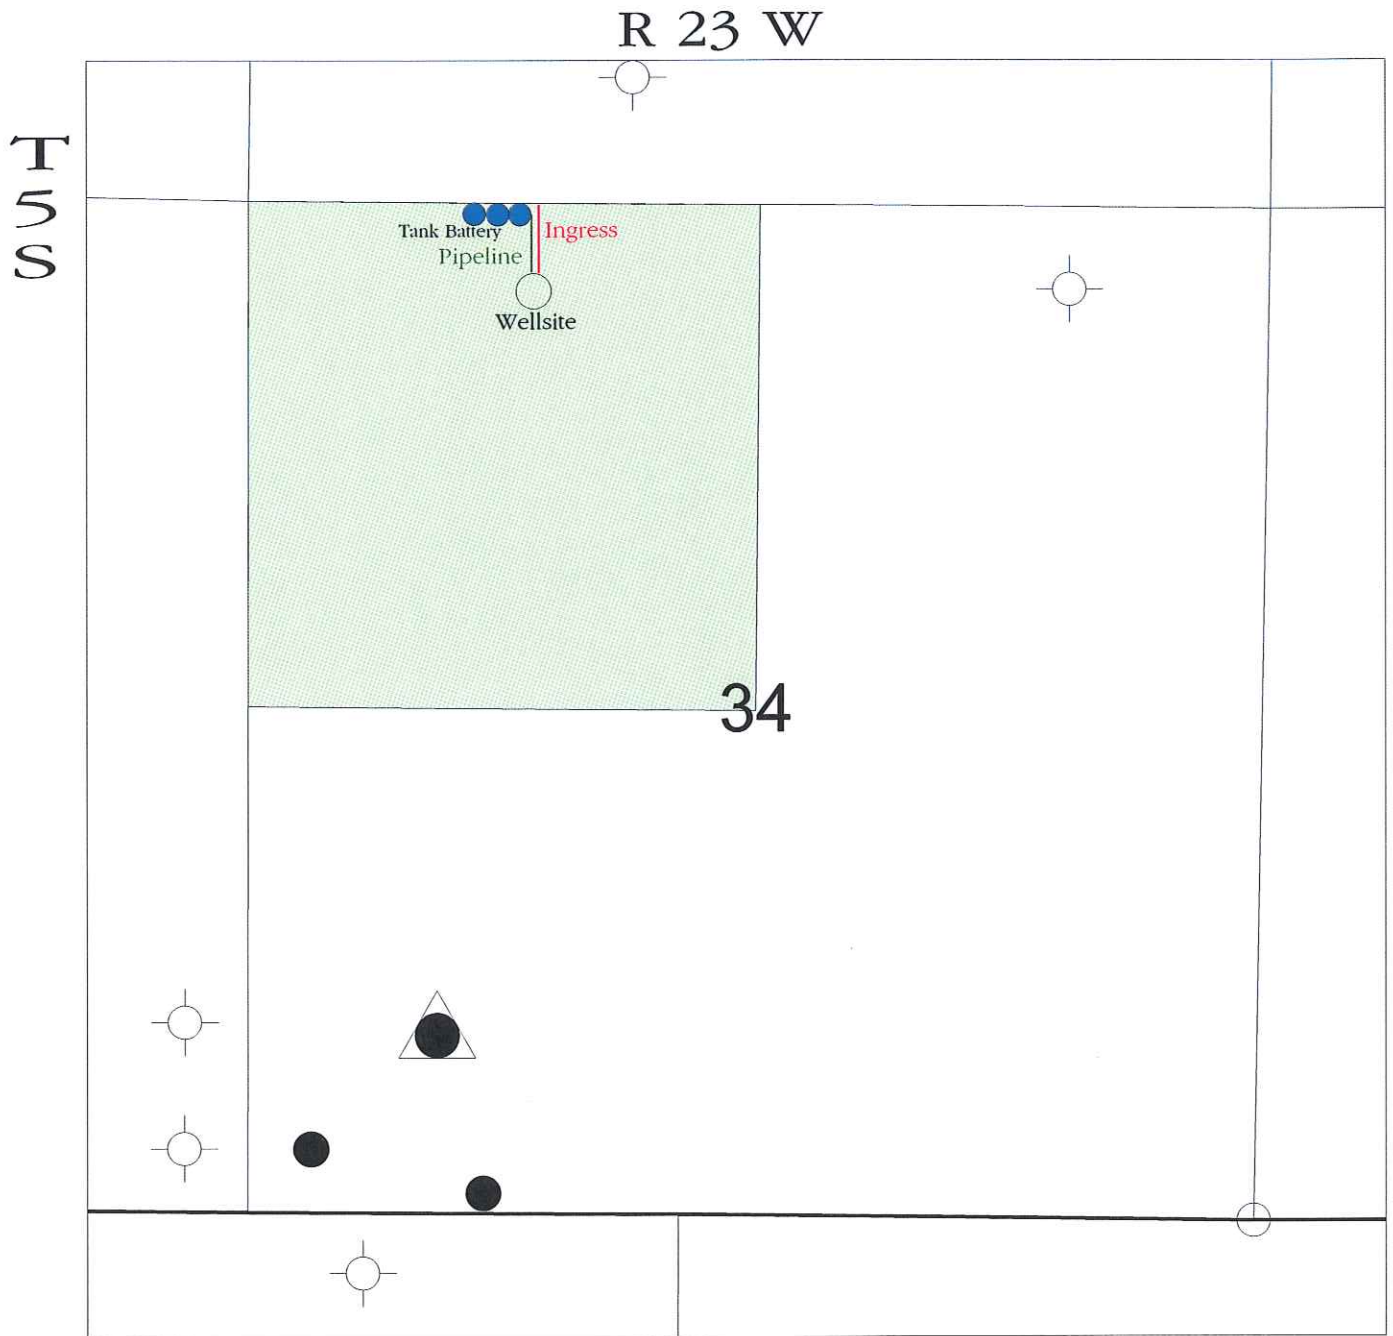

KANSAS SURFACE OWNER NOTIFICATION ACT

SCALE = 1 : 12,000

NORTON COUNTY, KANSAS