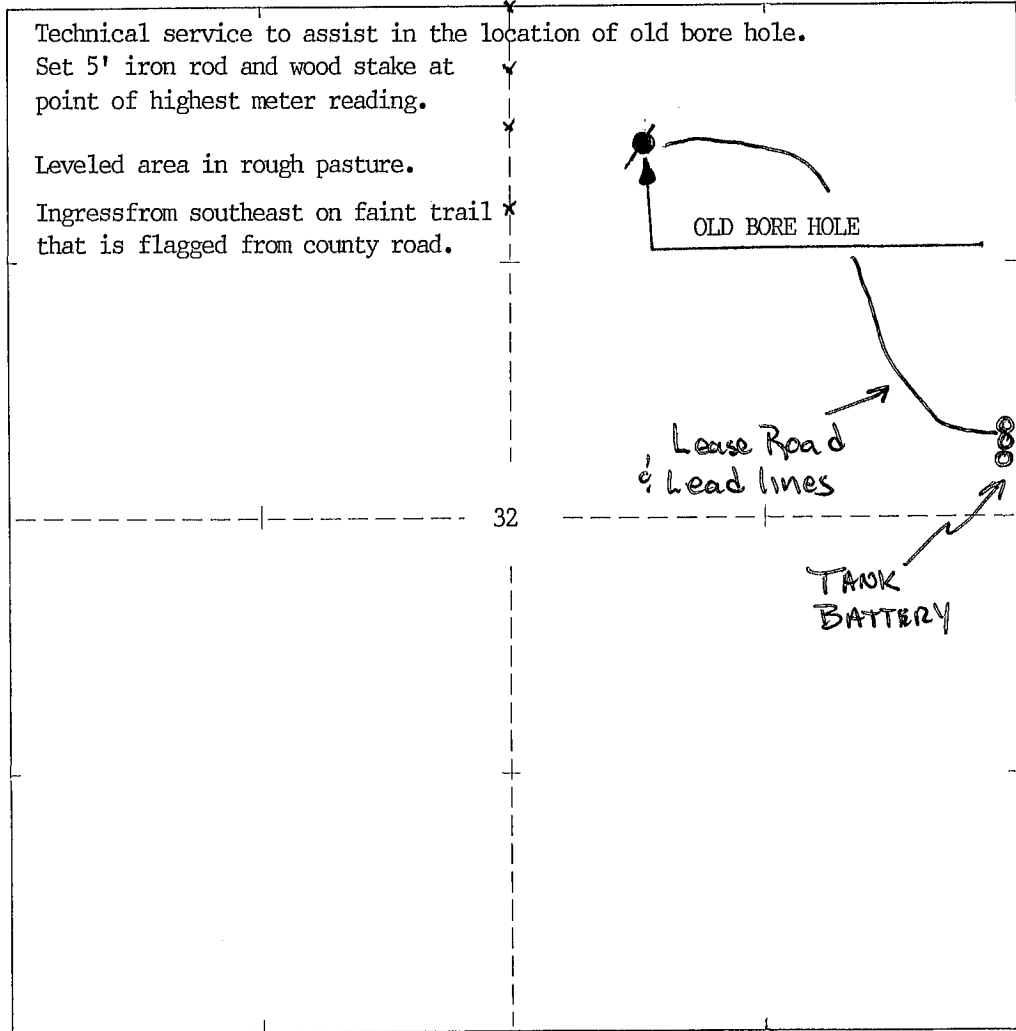

692' FNL & 1944' FEL of Sec.
LOCATION

ELEVATION: 1885' GR

LOTUS OPERATING CO., LLC
100 S Main St., Ste 420
Wichita, KS 67202

AUTHORIZED BY: Tim Hellman

SCALE: 1" = 1000'

Staked 2/22/11