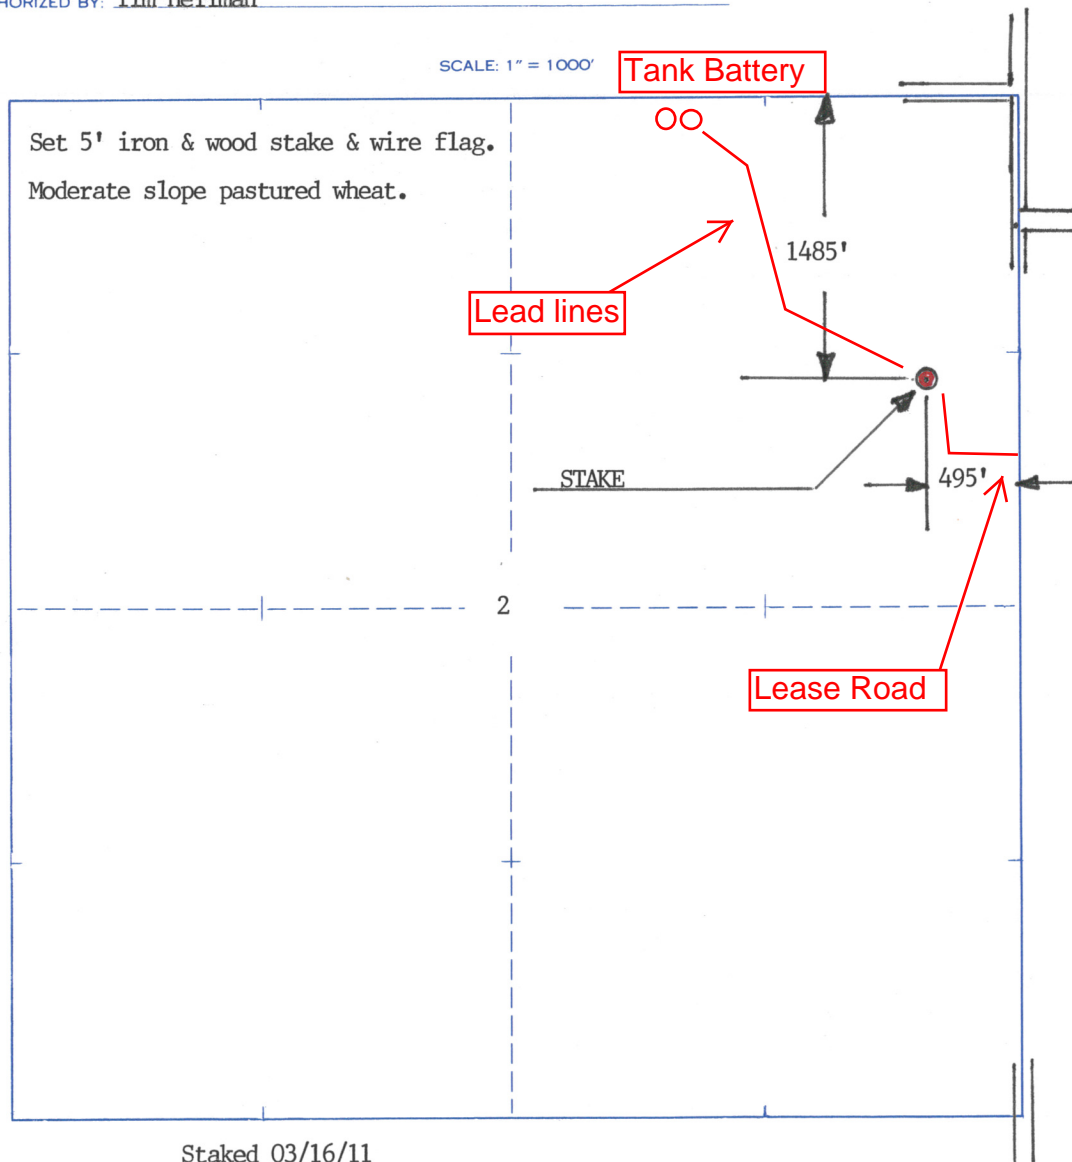

2 35s 12w  
S T R

1485' FNL & 495' FEL  
LOCATION

ELEVATION: 1414' gr

LOTUS OPERATING COMPANY LLC  
100 S Main, Ste 420  
Wichita KS 67202

AUTHORIZED BY: Tim Hellman

Stubs: KS' Scale: 1" = 0.189MI 305Mt 1,000Ft, 1 MI = 5.280" , 1 cm = 120Mt