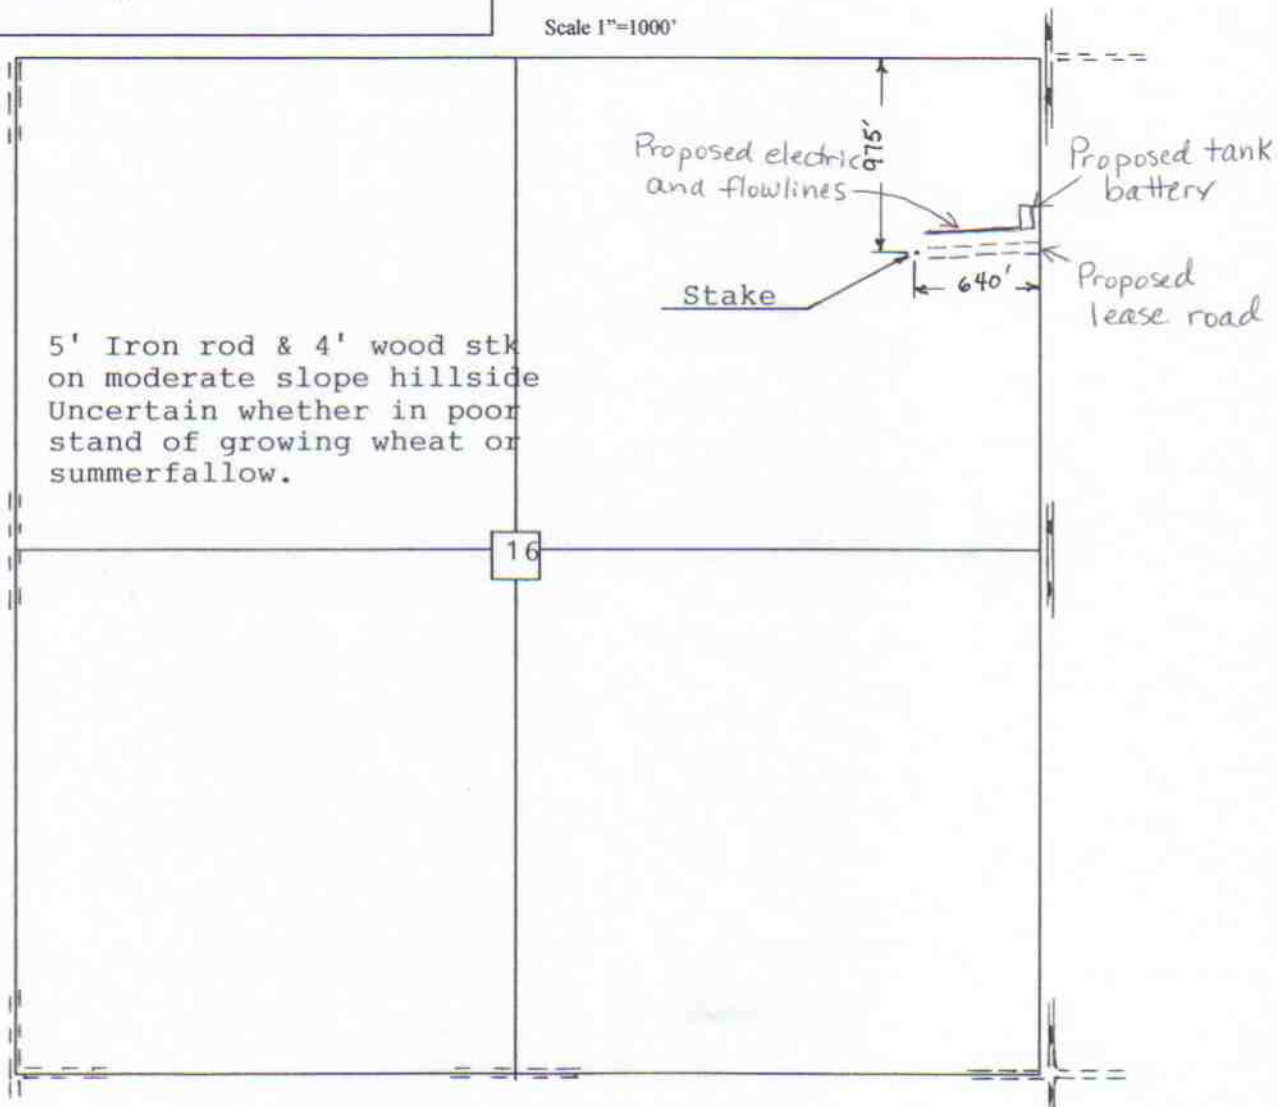

16

S

11s

T

23w

R

975' FNL 640' FEL

Location

Elevation 2280 Gr.

Ordered By: Emily

Cholla Production, LLC  
7851 S. Elati St.  
Littleton, CO. 80120

Scale 1"=1000'

N39.09992°  
W99.87195°