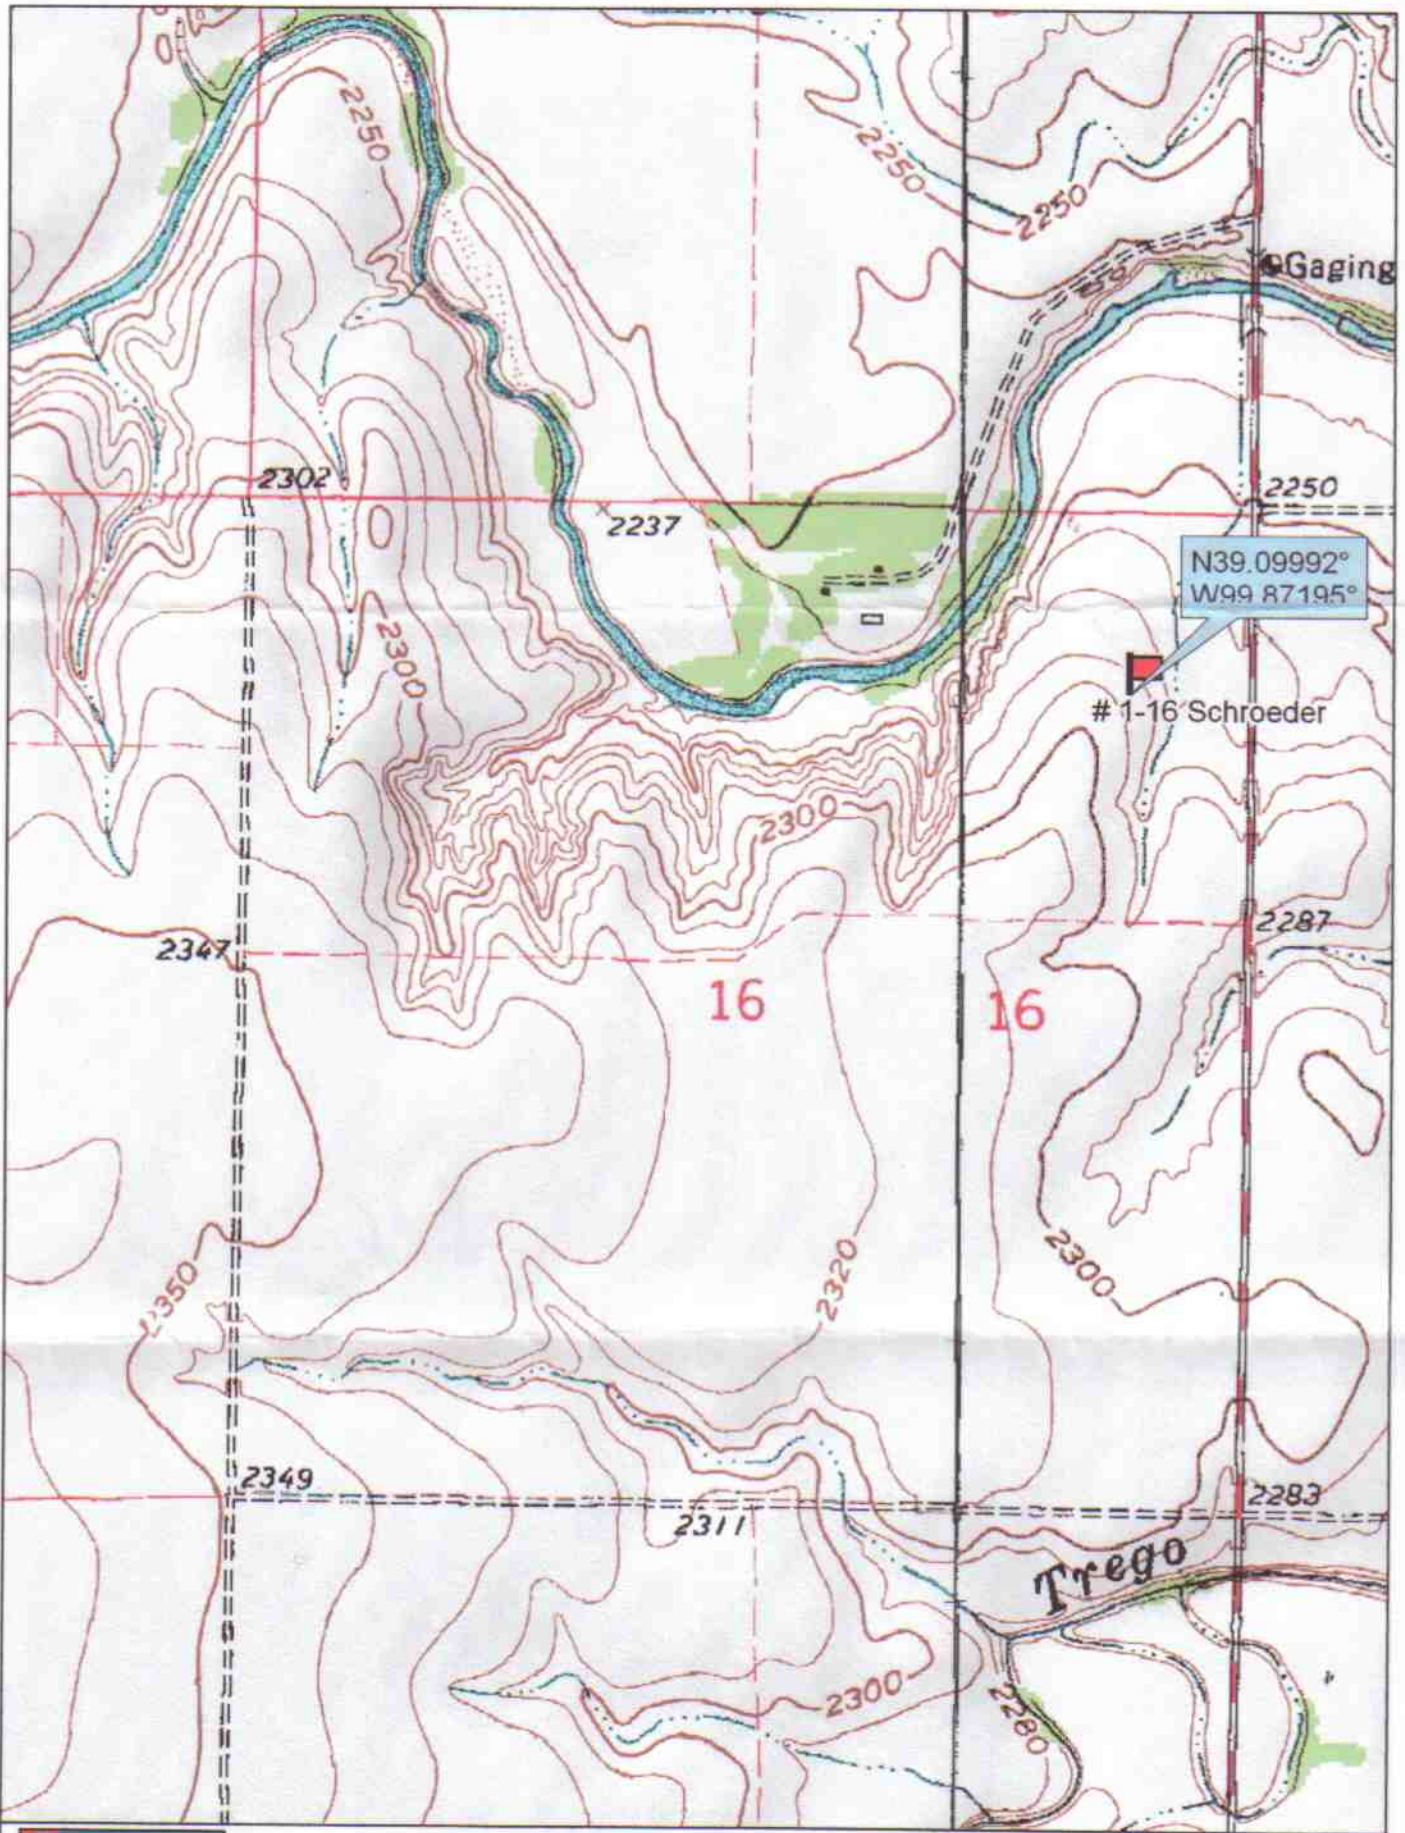

16

S

11s

T

23w

R

975' FNL 640' FEL

Location

Elevation 2280 Gr.

Ordered By: Emily

Cholla Production, LLC  
7851 S. Elati St.  
Littleton, CO. 80120

Scale 1"=1000'

N39.09992°  
W99.87195°

# 1-16 Schroeder

16

16

Trego

© 2002 DeLorme. 3-D TopoQuads ®. Data copyright of content owner.  
www.delorme.com

Scale 1 : 12,000  
1" = 1000 ft