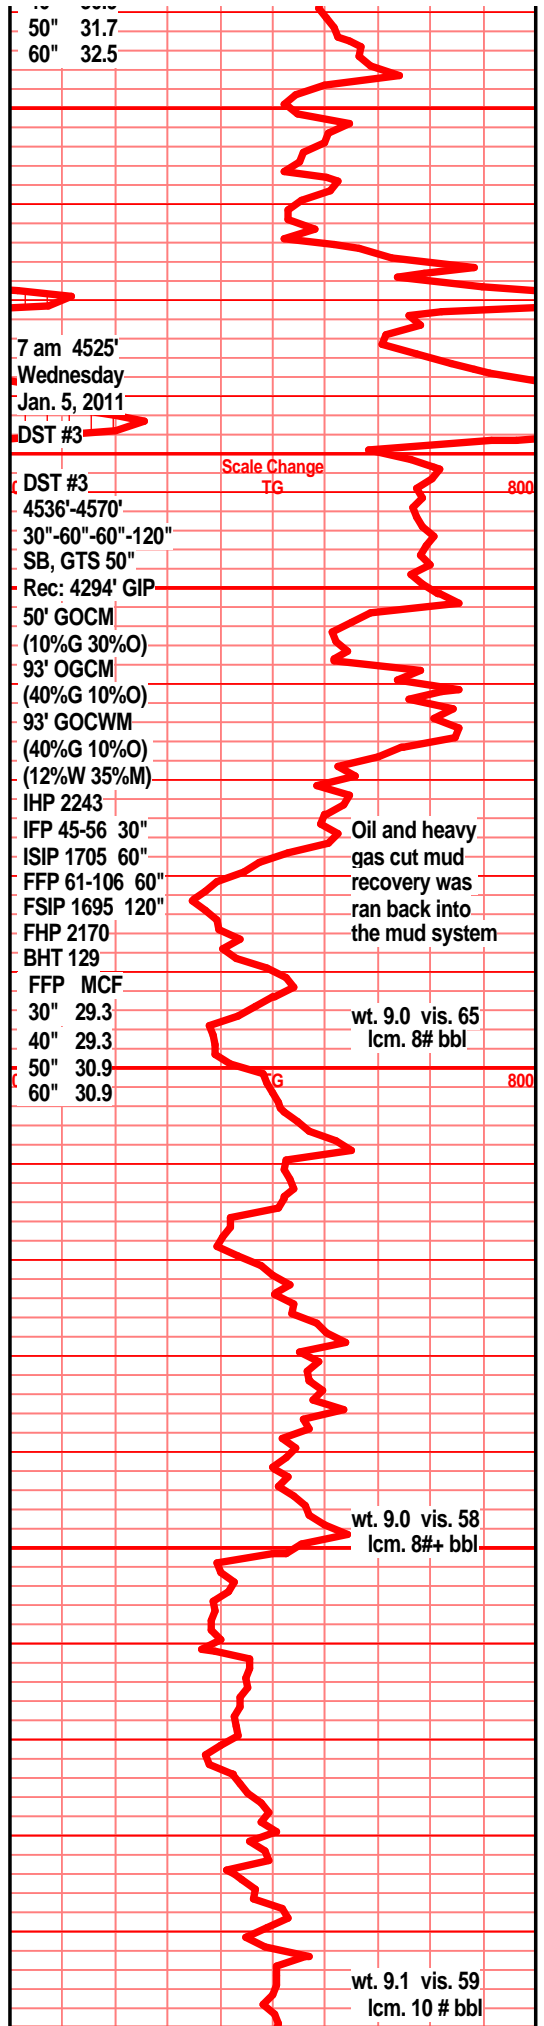

dolo, lst in prt crm lt tan f xln gran, suc text, glau inter xln por, lt stain, SFO, gas, chrty, chrt wht, shrp, gran dolo edge w/stain, SFO, gas, fair odor

dolo chrty dolo crm tan f xln gran soft tr suc test glau, inter xln por, odor, SFO, gas bubs, lt stain

dolo crm off wht f xln, gran suc text, glau, inter xln por, pp por, tr lt stain, SSFO, tr gas, lt stain, chrt tan gry, smokey, shrp frsh w/dolo edge show aa, dec show with depth

lst tr dolo in prt, gry wth tan mott, f sli med xln blkly dns hrd ang pcs, chrty, chrt gry smokey shrp frsh foss opa, tr stain, dec show

lst tr dolo, drk tan gry mott f xli med xln gran blkly dns hrd, chrty, chrt tan gy shrp frsh

lst dolo in prt f xln blkly ang dns tr sub chlky, drk tan lt gry mott, chrty, chrty gry smokey opa frsh blkly tr dolo edge

lst dolo in prt, chrty dolo, f xln gran ang blkly, drk tan lt gry mott text, chrt gry shrp blkly frsh, dolo gry tan edge, gran text

lst drk tan lt gry mott, f tr sli med xln, blkly ang chrty pcs, chrt gry smokey shrp frsh opa, silty dolo edge

lst tan gry, mstly lt gry, f xln gran blkly dns, chrty, chrt gry smokey shrp frsh foss

dolo lst in prt drk tan gry, gry tan mott blkly ang hrd dns pcs, chrty in prt, chrt gry smokey shrp frsh opa tr glau

dolo lst in prt, tan bec gry tan lt gry vf xln gran