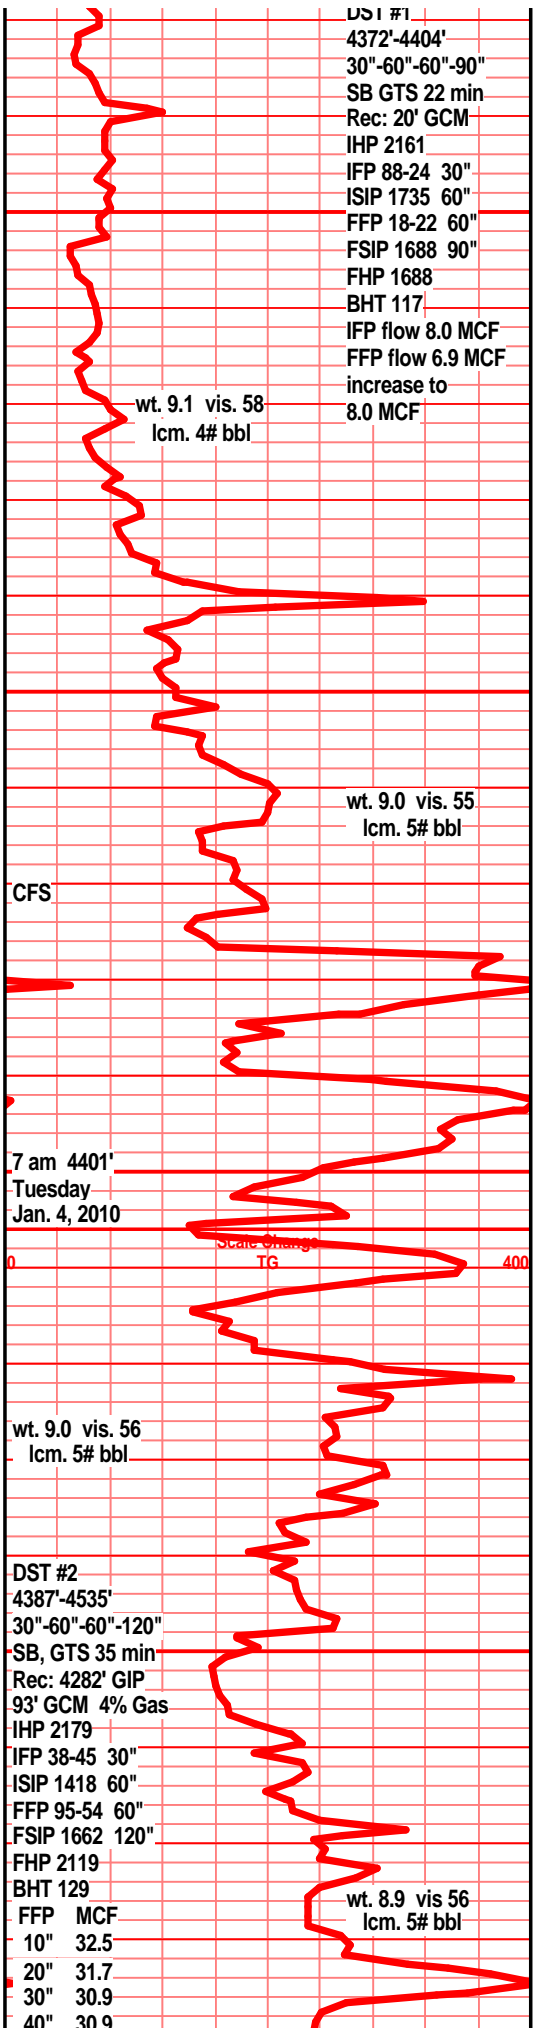

lst tan crm buff off wht f vf xln blkly dns sub chlky, tr flky micro foss frags, tr calc xln re-fill

blk carb shl in spl, lst crm buff tan f vf xln blkly ang dns hrd tr sub chlky

lst buff tan crm f vf xln blkly ang hrd dns sub chlky in prt, micro foss frags, tr calc xln fill

lst buff tan crm f vf xln dns hrd blkly ang sub chlky tr micro foss

lst buff crm tan f vf xln blkly ang hrd dns, tr sub chlky, micro foss, tr calc xln fill

lst buff tan lt gry tan f vf xln dns hrd blkly ang tr sub chlky tr micro foss, tr calc xln fill

shl gry, gry blk, blk, carb in prt, lst tan gry vf xln dns hrd ang arg tr micro foss

shl gry brn calc, lst tan brn f vf xln dns hrd blkly ang arg, calc xln fill

lst buff tan, dull gry/brn f vf xln massive dns hrd, tr micro foss frags, calc xln fill, gran arg in prt NS

lst buff tan, lt gry/brn vf xln dn shrd blkly ang micro foss frags, calc xln fill, shl gry blk carb

lst tan buff f med xln blkly gran foss frags, crsly in prt, tr sub chlky, foss mold, gd vug por, fair/gd odor, gd gas, lt transl SFO, lt stain

shl blk carb, wxy grsy, lst crm tan lt brn f xln blk dns hrd ang, foss frags, foss ool, tr calc xln fill, abun show as above in sample.

shl gry brn, lst tan buff crm f xln blkly ang sub chlk micro foss, arg

lst tan buff lt brn f vf xln gran blkly sub chlky foss frags, arg, mic foss, chrtly

shl gry blk carg in prt, lst tan brn vf xln dn shrd blkly ang foss frags micro foss, tr ool, tr chrt tan brn shrp frsh

lst drk tan brn f vf xln dns hrd blkly tr arg micro foss, massive, ang arg, tr shl lt gry blue silty sndy gritty

lst drk tan brn vf xln blkly dns hrd massive micro foss frags arg

shl gry blue/green silty sndy gritty soft, sltstn blue sndy gritty, snd grn inclu

shl gry gry brn, shl lt gry green silty gritty, gran, calc in prt, lst an brn vf xln blkly dns hrd ang arg silty

shl gry bry, gry blk, silty gritty, calc in prt, lst tan gry brn blkly ang hrd dns

shl gry blk, gry brn silty gritty, tr carb in prt, green red banded ratty silty