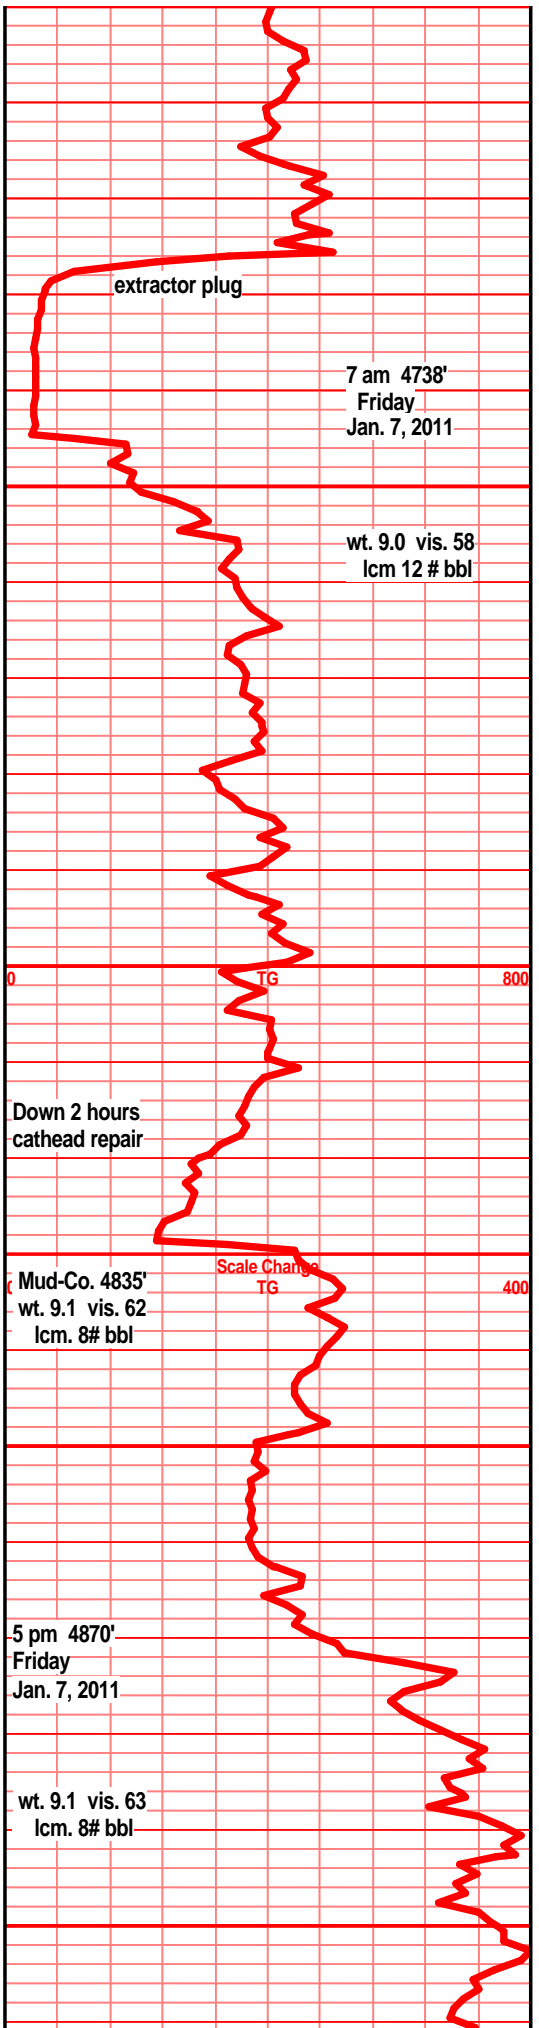

gritty tr silic text, tr chrty, chrt gry smokey shrp frsh foss

dolo tr lst in prt, tan lt gry, lt gry vf xln blk dns ang hrd tr silic text, tr sndy gritty text, chrty, chrt gry shrp frsh

dolo tan gry mott vf xln gran blk ang hrd dns, chrty, chrt tan gry smokey shrp frsh opa

dolo tan gry mott f vf rnd tr silty gritty text soft crumbly in prt, inter gran por, tr inter xln por, chrty, much chrt gry tan shrp frsh opa

dolo tan, gry/tan mott f vf xln silty gritty gran in prt, arg, tr silic text, blk nds arg, chrty, chrt gry shrp opa frsh foss

dolo tan gry msly gry vf xln dns hrd blk silic text, chrty, chrt gry shrp opa

dolo tan drk tan gry mott in prt, f vf xln gran blk dns hrd, silty arg in prt, v/chrty, chrt tan gry smokey shrp frsh opa

dolo tan drk tan gry vf xln gran gritty text silic in prt, dns hrd, crumbly, v/chrty, chrt gry smokey shrp frsh foss

chrty dolo tan drk tan gry mott, vf xn blk dns ang hrd, chrt wht tan smokey shrp frsh foss

chty dolo tan gry mott, vf xln blk dns hrd, silic text in prt, silty arg, chrt tan gry smokey shrp frsh opa foss in prt

lst tan off wht f xln blk ang hrd, dns, tr mic foss, micro ool,

shl gry dry gry tr blk, fnly silty gritty

shl gry blk, drk gry/green, fnly silty, gritty, tr bedded/banded

shl gry drk gry tr blk, fnly silty gritty

shl drkgyr blk, gry/drk green silty, fnly gritty,

shl gry drk gry tr blk, gry/drk green silty gritty

shl bk carb, blk ang pcs, abun gas bubs

shl drk gry blk, deep red/brn blk wxy grsy abun gas bubs

shl drk gry blk, blk deep/brn-red blk ang pcs, abun gas bubs

sst 2-3 clstrs, clr/frstd grns, f grnd, ang grns, prly srted, hvy clay fill, v/pyritic, min fill, dolo tan lt brnf xli med xln gran blk pcs, sndy sli sucr text, gd inter xln por, chrty in prt, chrt dull