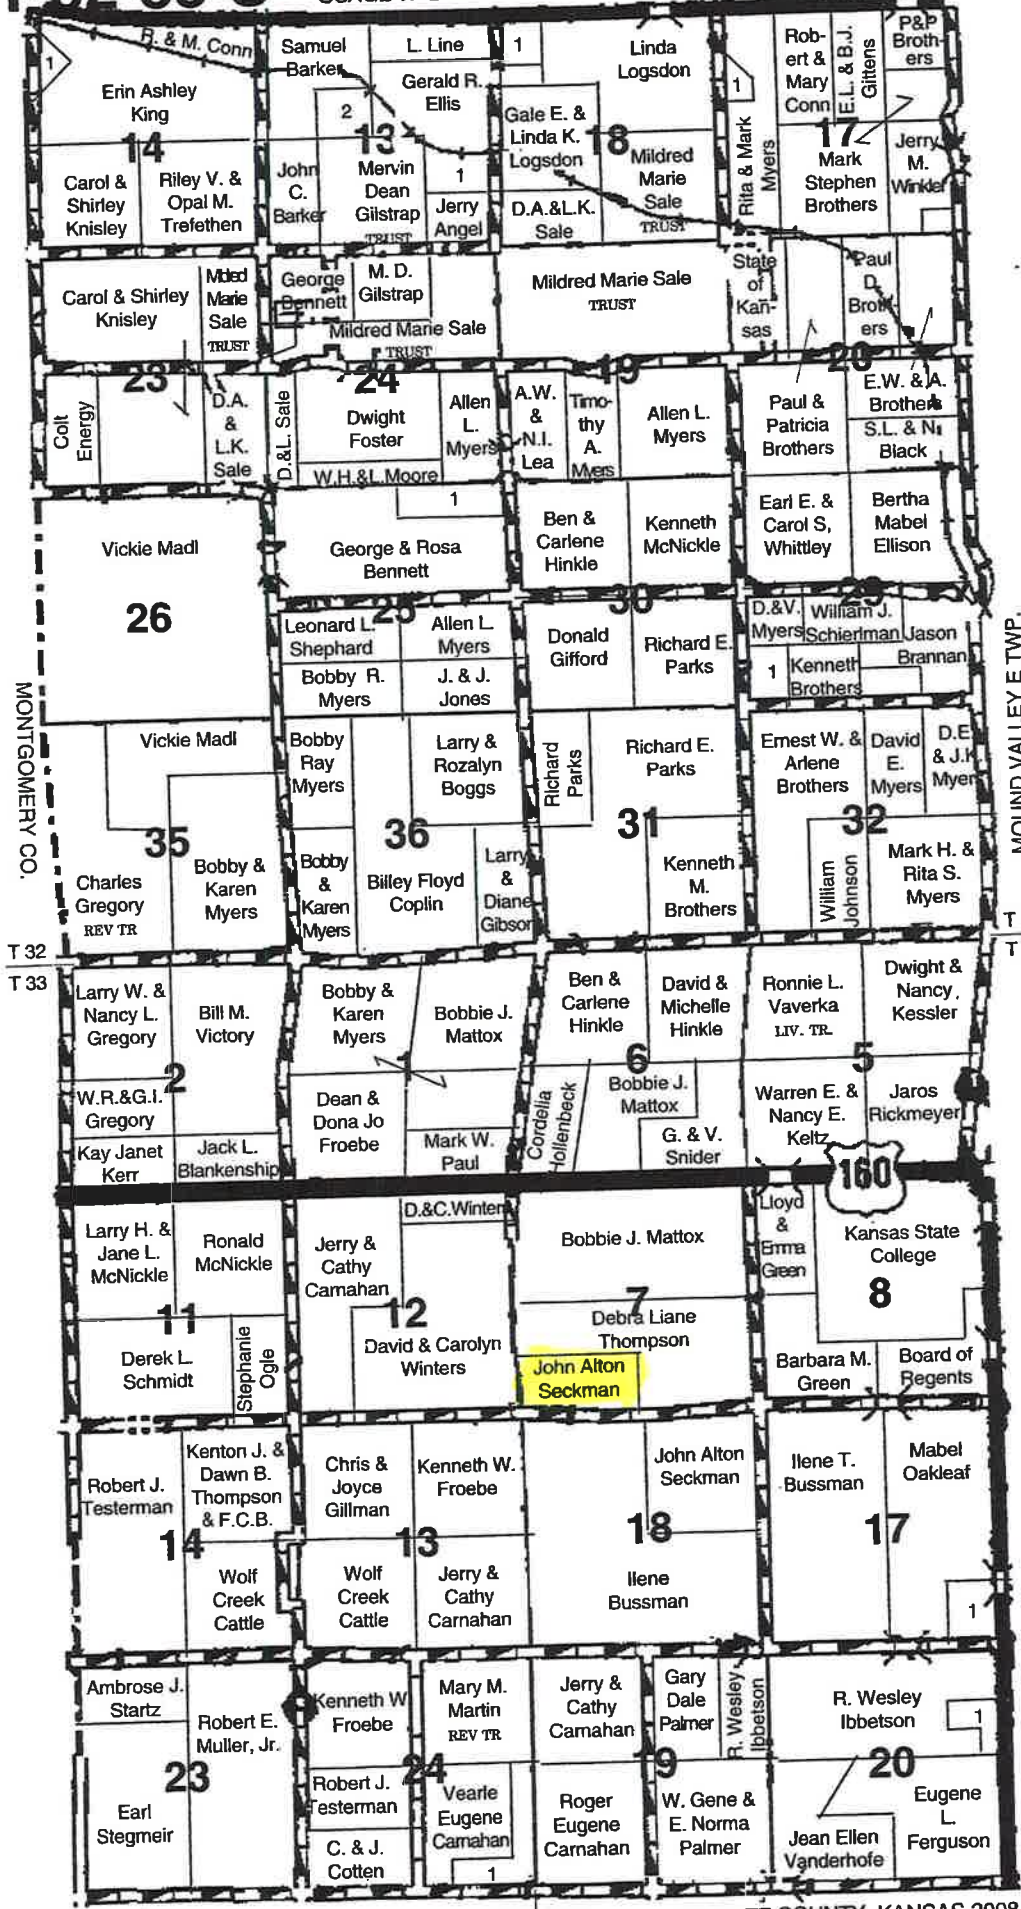

T-32-33-S OSAGE W MOUND VALLEY W OSAGE W R-17-18-E

- Section #13N
 1. Earnest W. & Arlene Brothers
 2. John & Teresa Barker
- Section #14N
 1. Ted Housel
- Section #17N
 1. Arnaldo & Marie Barros
- Section #17S
 1. Samuel Oakleaf
- Section #18N
 1. Jarold L. Timmerman, Jr.
- Section #29
 1. Paul & Patricia Brothers
- Section #25
 1. William H. & Leona Moore
- Section #24S
 1. Lester & Crista Wagner
- Section #20S
 1. Darold R. Dean