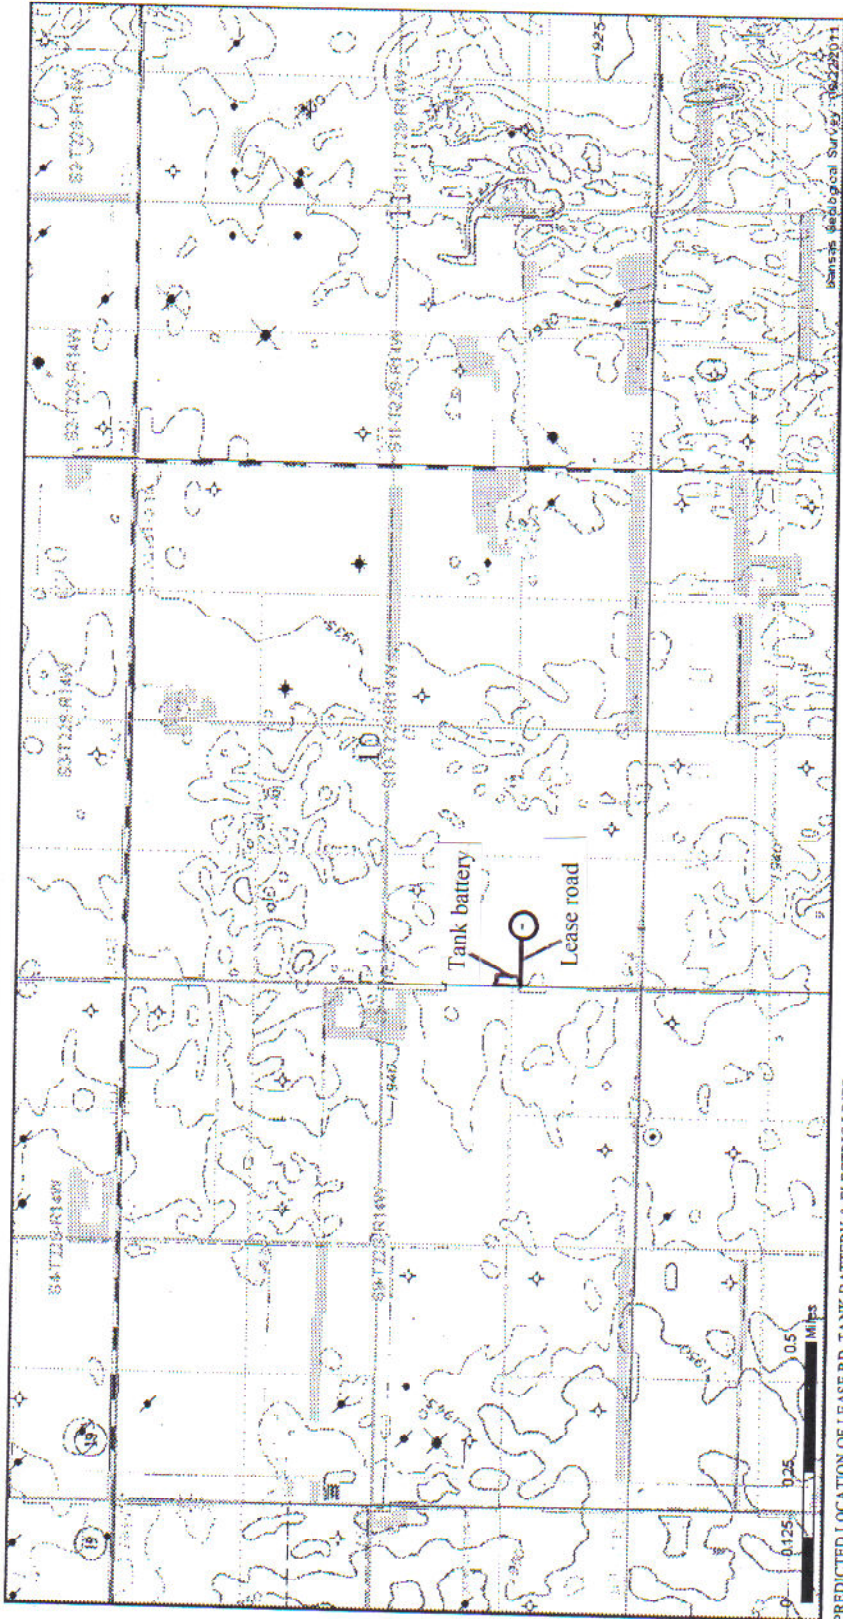

# KEELER WELL LOCATION

PREDICTED LOCATION OF LEASE RD, TANK BATTERY, & ELECTRIC LINES

Geological Survey, 10-220711