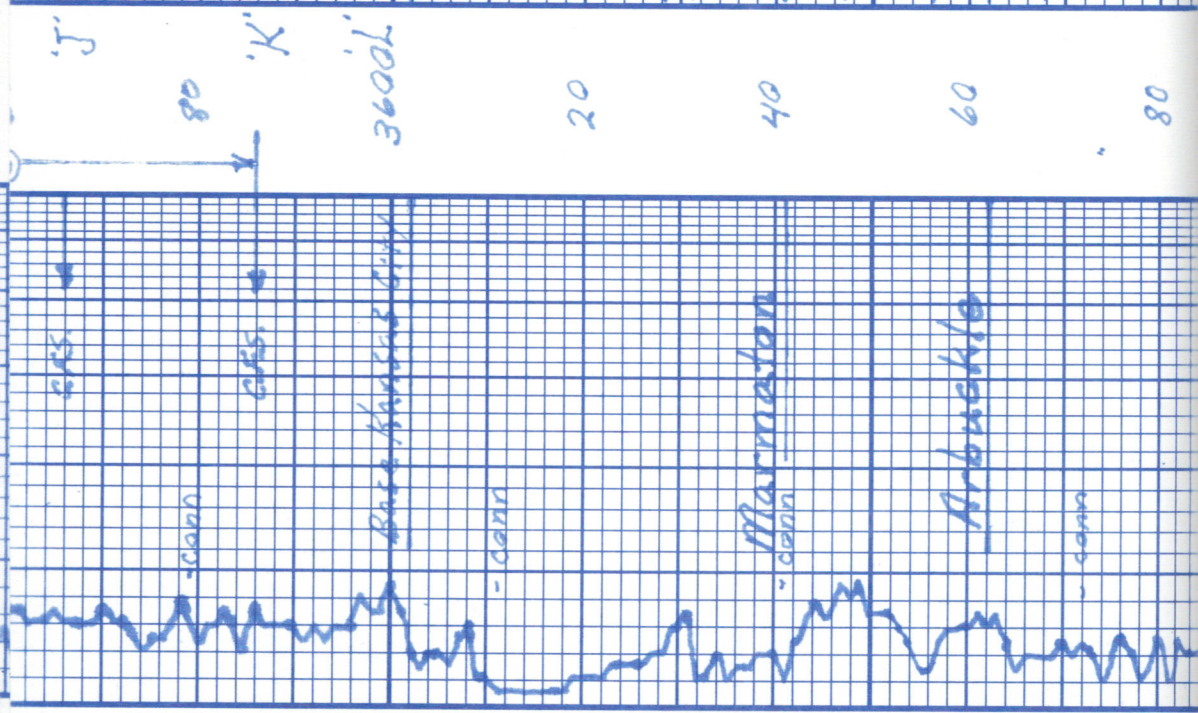

EP: 30110
 BHP: 1072-1007#
 BH Temp: 101°F

✓	LS: tn fsh oöl 19 yd - pp @ drk spid 0 str pp Thick F.A No odor	Sh: gry, brn
✓	LS: white fsh oöl @ sh: foss incl. pr pp @ Tr. Lt. spid 0 str No odor	Sh: gry, brn
	LS: tn-gry fsh dns	Sh: gry, brn Siltstone: brn
	Sh: gry, brn Siltstone: brn	Sh: gry, brn
	Sh: Siltstone: ga	LS: white sh. sky. fsh dns N.S.O.
	LS: white sh. sky. fsh dns N.S.O.	Sh: gry, brn
	LS: wh. tn-yel fsh - sh:- fsh dns N.S.O.	Sh: gry, brn
	Sh: ls: brn Siltstone: brn	LS: white fsh sub oöl dns
	Sh: gry, brn	Dol: white-yel fsh mostly dns Tr Ugy @ N.S.O.
	LS: white fsh sub oöl dns	Dol: wh. tn-yel-brn fsh-nxh Tr Ugy @ N.S.O. Tr Siltstone

ERS

ERS

-conn

-conn

-conn

-conn

Marmaton

Arbuckle