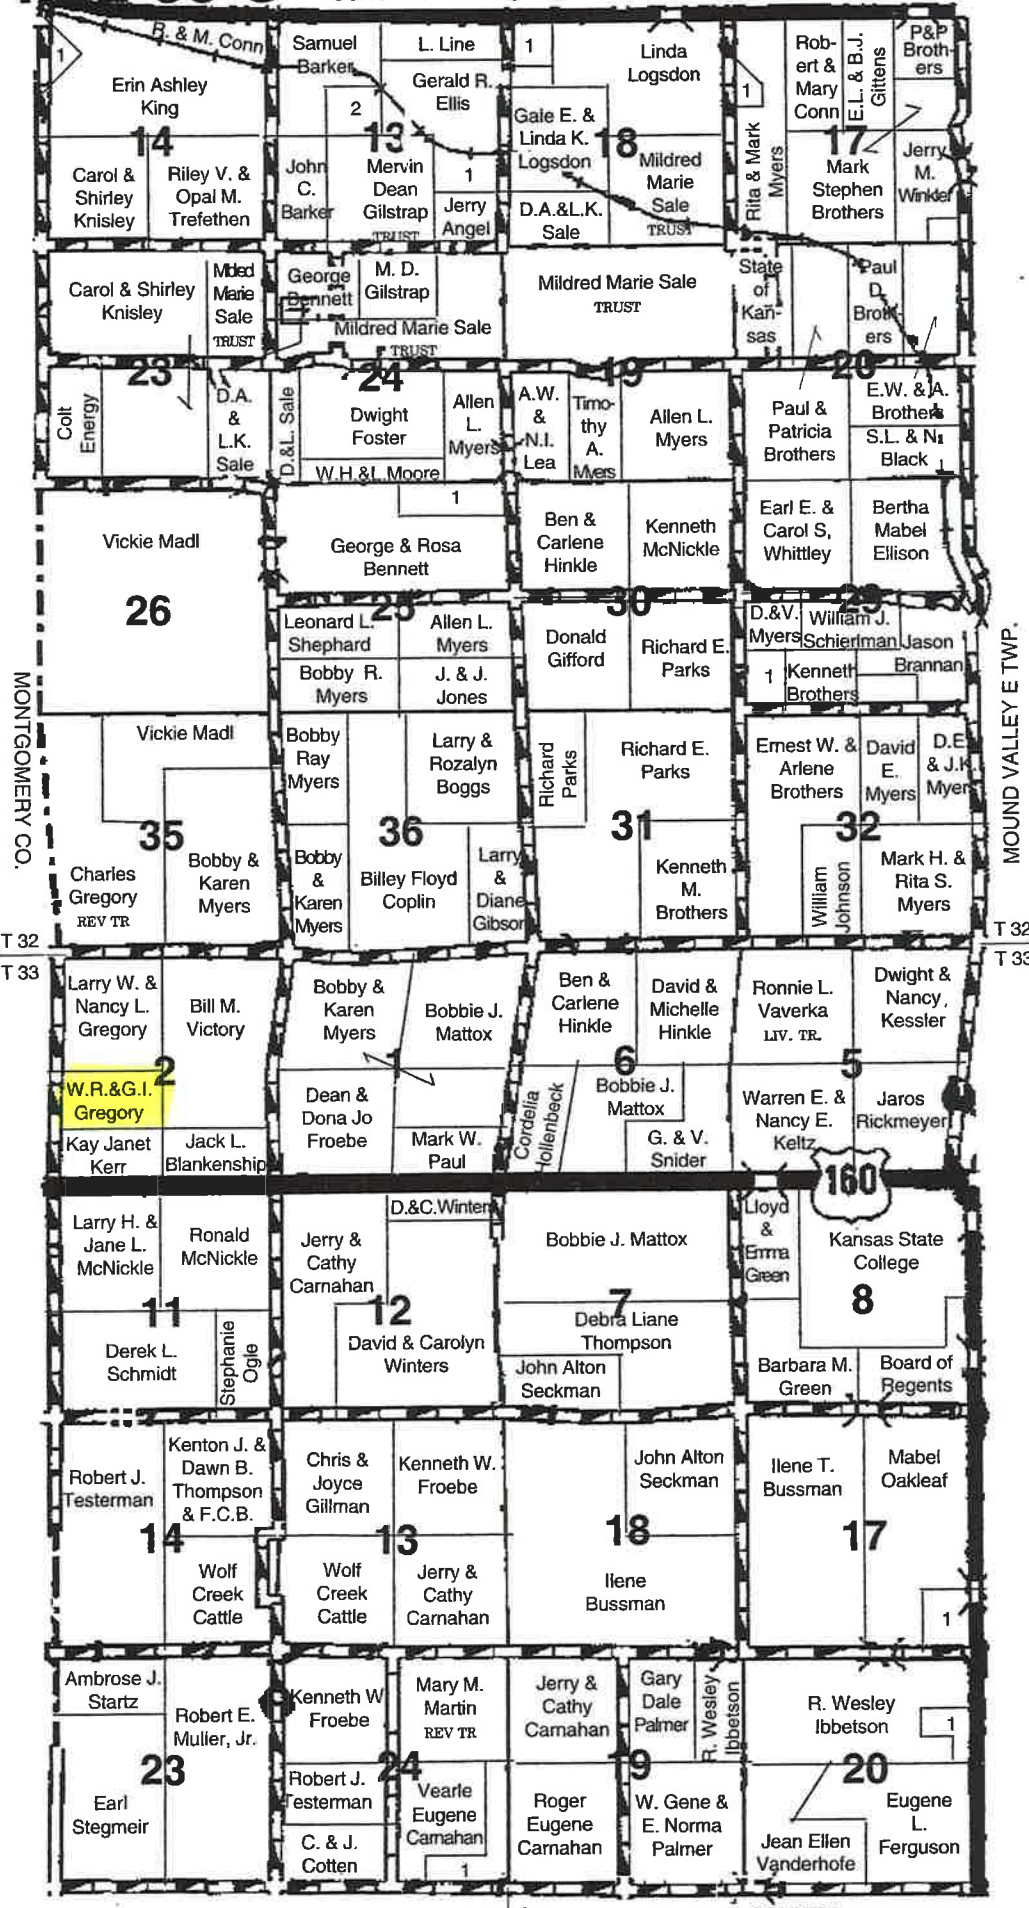

T-32-33-S OSAGE W **MOUND VALLEY W** OSAGE W **R-17-18-E**

- Section #13N
 1. Earnest W. & Arlene Brothers
 2. John & Teresa Barker
- Section #14N
 1. Ted Houzel
- Section #17N
 1. Amaldo & Marie Barros
- Section #17S
 1. Samuel Oakleaf
- Section #18N
 1. Jarold L. Timmerman, Jr.
- Section #29
 1. Paul & Patricia Brothers
- Section #25
 1. William H. & Leona Moore
- Section #24S
 1. Lester & Crista Wagner
- Section #20S
 1. Darold R. Dean