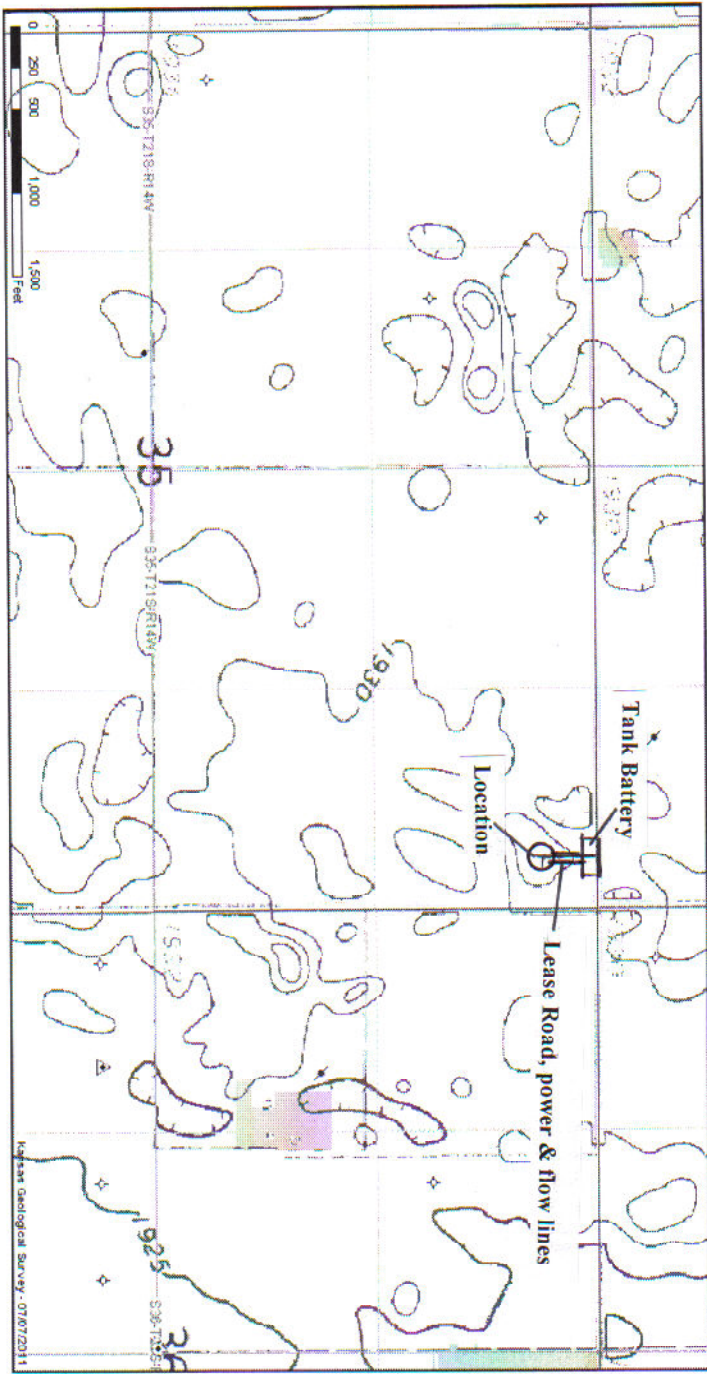

Spangenberg Plat

NENE SEC 35, T21S, R14W
STAFFORD COUNTY, KANSAS