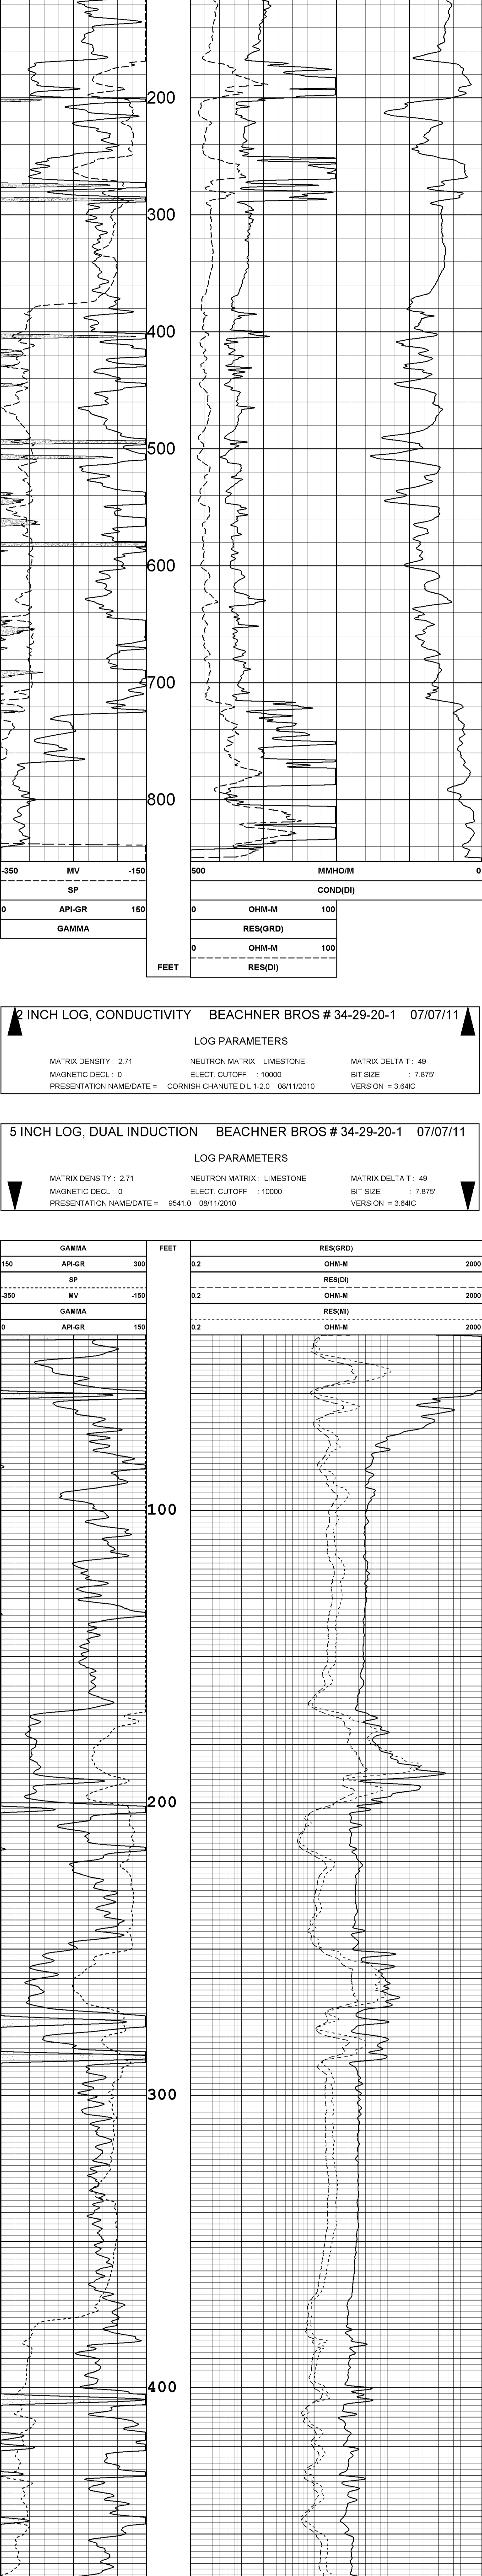

ARRIVAL TIME: :
 DEPARTURE TIME: :
 LOG STOPPED: : 4:52:40

2 INCH LOG, CONDUCTIVITY BEACHNER BROS # 34-29-20-1 07/07/11

MATRIX DENSITY: 2.71 NEUTRON MATRIX: LIMESTONE MATRIX DELTA T: 49
 MAGNETIC DECL: 0 ELECT. CUTOFF: 10000 BIT SIZE: 7.875"
 PRESENTATION NAME/DATE = CORNISH CHANUTE DIL 1-2-0 08/11/2010 VERSION = 3.64IC