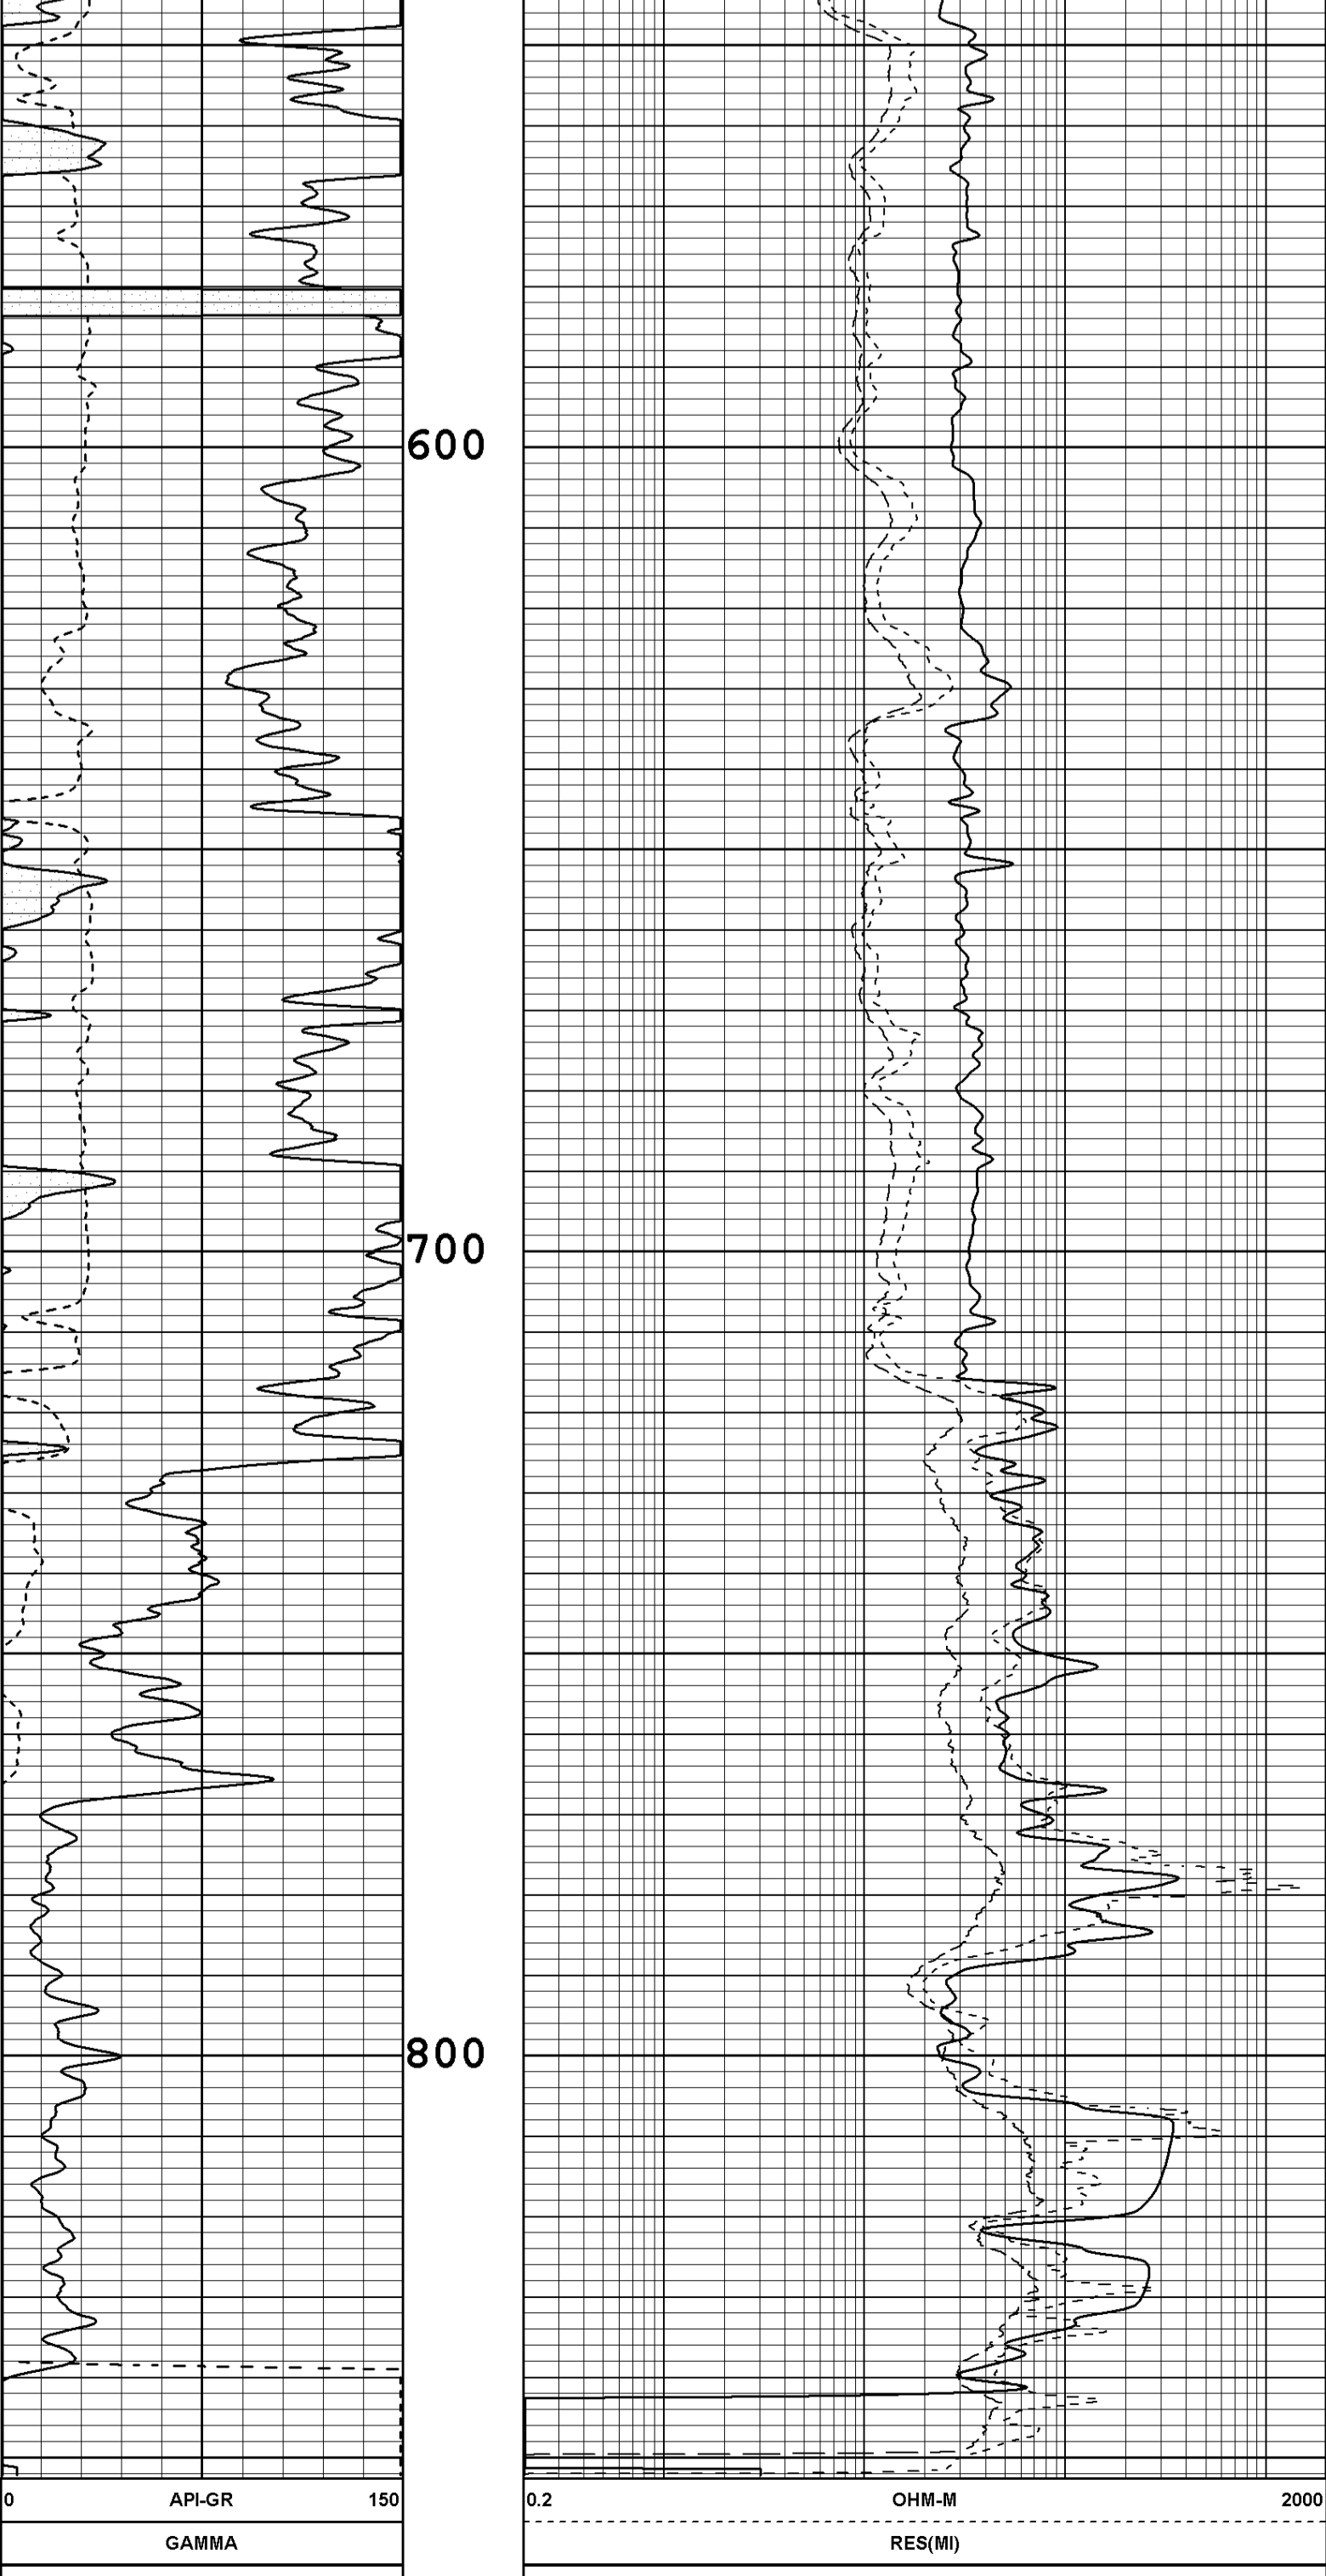

5 INCH LOG, DUAL INDUCTION BEACHNER BROS # 34-29-20-1 07/07/11

MATRIX DENSITY: 2.71 NEUTRON MATRIX: LIMESTONE MATRIX DELTA T: 49
MAGNETIC DECL: 0 ELECT. CUTOFF: 10000 BIT SIZE: 7.875"
PRESENTATION NAME/DATE = 9541.0 08/11/2010 VERSION = 3.64IC