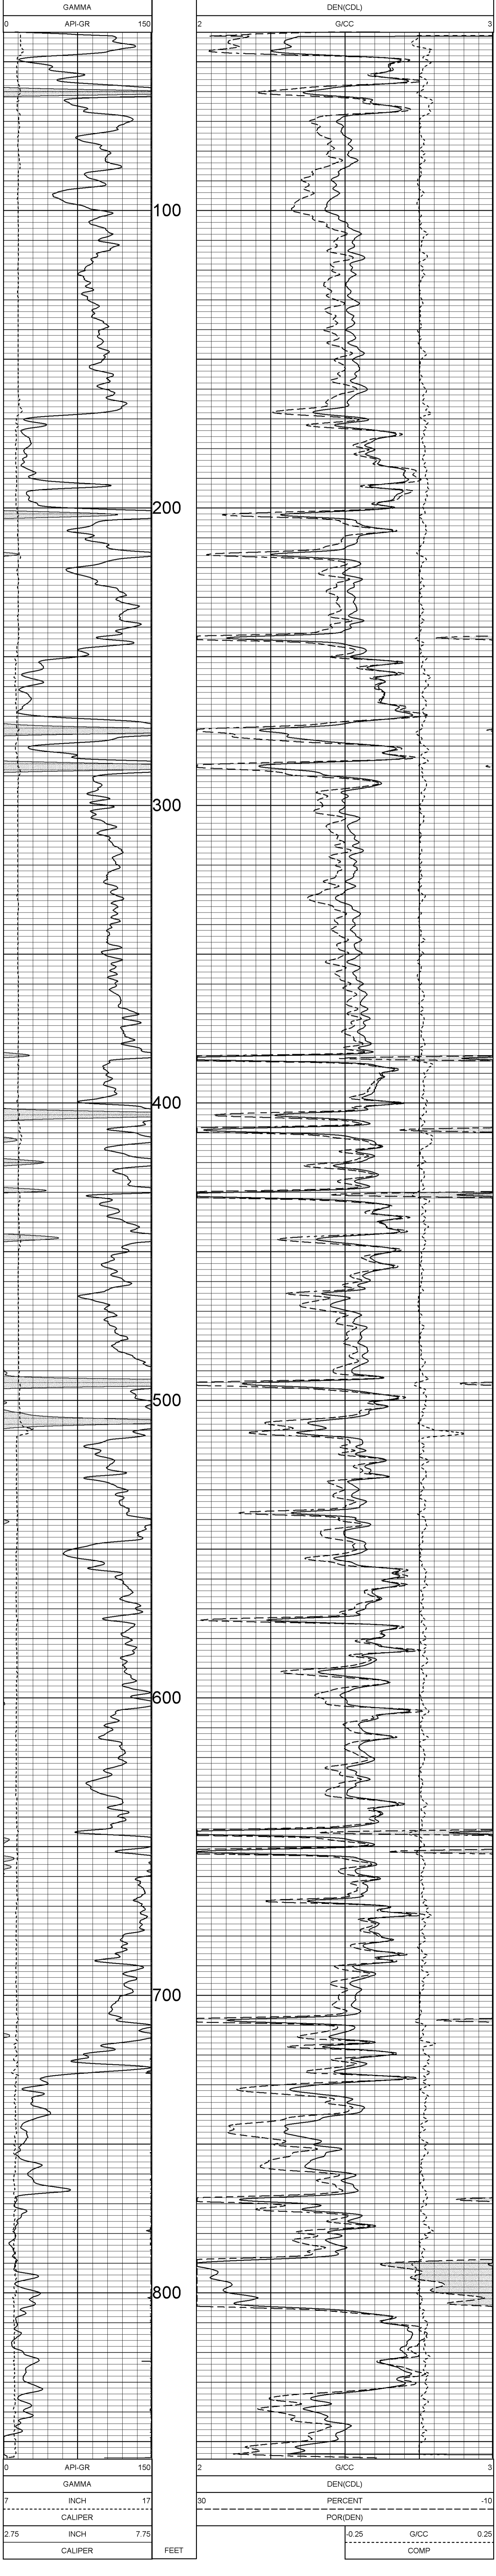

COMPENSATED DENSITY LOG

BEACHNER BROS # 34-29-20-1

COMPANY: POSTROCK ENERGY CORPORATION

WELL: BEACHNER BROS # 34-29-20-1

FIELD: CHEROKEE BASIN CBM

COUNTY: NEOSHO

STATE: KANSAS

LOCATION: 2140' FSL / 1850' FML SE W/4 NE SW/4

SECTION: 34

TOWNSHIP: 28S

RANGE: 20E

API NO.: 15-133-27569-00-00

LICENSE NO.: 33343

PERMANENT DATUM: -GL

LOG MEASURED FROM: GL

DRL MEASURED FROM: GL

DATE: 07/07/11

DEPTH DRILLER: 856'

BIT SIZE: 7.875"

LOG TOP: 0.70

LOG BOTTOM: 855.70

CASING OD: 8.625"

CASING BOTTOM: 22'

CASING TYPE: STEEL

BOREHOLE FLUID: WATER

RTI TEMPERATURE: 85

MUD RES: 2

MUD WEIGHT: 8.3

WITNESSED BY: RECOY, K

RECORDED BY: WILSON, D

REMARKS 1: :

REMARKS 2: :THANK YOU!

OTHER SERVICES:
CNL
DIL
D TEMP

5 INCH LOG, DENSITY BEACHNER BROS # 34-29-20-1 07/07/11

LOG PARAMETERS

MATRIX DENSITY : 2.71
MAGNETIC DECL : 0
PRESENTATION NAME/DATE = 0020AX.0 10/02/2008

NEUTRON MATRIX : LIMESTONE
ELECT. CUTOFF : 10000

MATRIX DELTA T : 49
BIT SIZE : 7.875"
VERSION = 3.64EP

CALIPER	INCH	7.75
CALIPER	INCH	17
GAMMA	API-GR	150

COMP	G/CC	0.25
POR(DEN)	PERCENT	-10
DEN(CDL)	G/CC	3

API-GR	150	
GAMMA	INCH	17
CALIPER	INCH	7.75
CALIPER	INCH	7.75

G/CC	3	
DEN(CDL)	PERCENT	-10
POR(DEN)	G/CC	0.25
COMP		

5 INCH LOG, DENSITY BEACHNER BROS # 34-29-20-1 07/07/11

LOG PARAMETERS

MATRIX DENSITY : 2.71
MAGNETIC DECL : 0
PRESENTATION NAME/DATE = 0020AX.0 10/02/2008

NEUTRON MATRIX : LIMESTONE
ELECT. CUTOFF : 10000

MATRIX DELTA T : 49
BIT SIZE : 7.875"
VERSION = 3.64EP