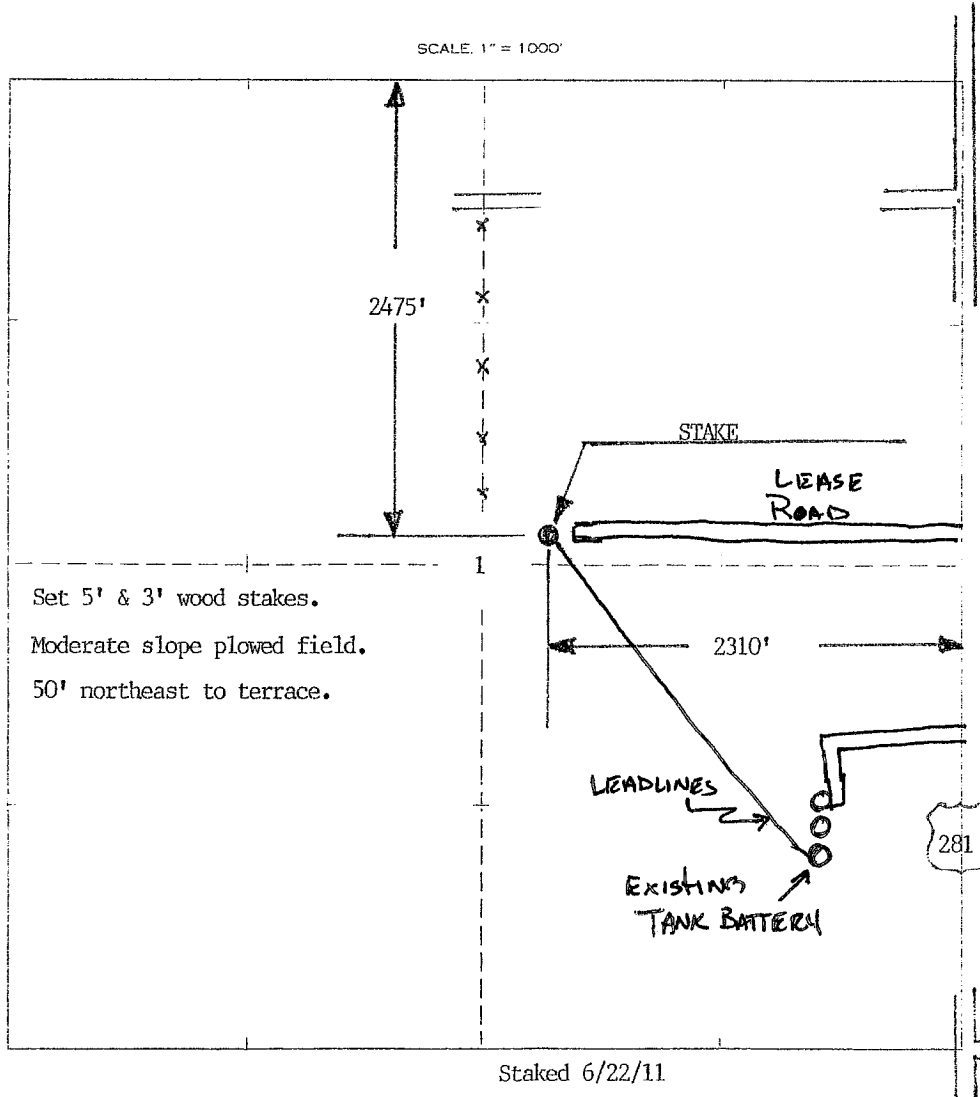

LOTUS OPERATING CO. LLC
100 S. Main Ste 420
Wichita, KS 67202

AUTHORIZED BY Tim Hellman

Set 5' & 3' wood stakes.
Moderate slope plowed field.
50' northeast to terrace.

Staked 6/22/11