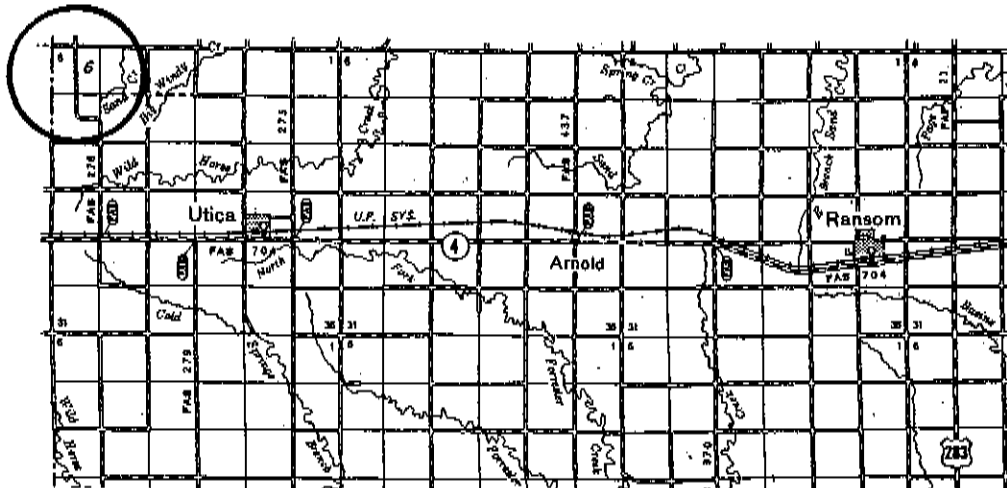

PINTAIL PETROLEUM, LTD
 BASINGER LEASE
 NE. 1/4, SECTION 6, T16S, R26W
 NESS COUNTY, KANSAS

Electrical & lease Road

ingress and egress to location as shown on this plot is per usage only and may not be legally opened for public use. Contact landowner, tenant and county road department for access.

* Controlling data is based upon the best maps and photographs available to us and upon a regular section of land containing 640 acres.
 * Approximate section lines were determined using the normal standards of care of oilfield surveyors practicing in the state of Kansas. The section corners, which establish the precise section lines, were not necessarily located, and the exact location of the drillsite location in the section is not guaranteed. Therefore, the operator securing this service and accepting this plot and all other parties relying thereon agree to hold Central Kansas Oilfield Services, Inc., its officers and employees harmless from all losses, costs and expenses and said entities released from any liability from incidental or consequential damages.
 * Elevations derived from National Geodetic Vertical Datum.