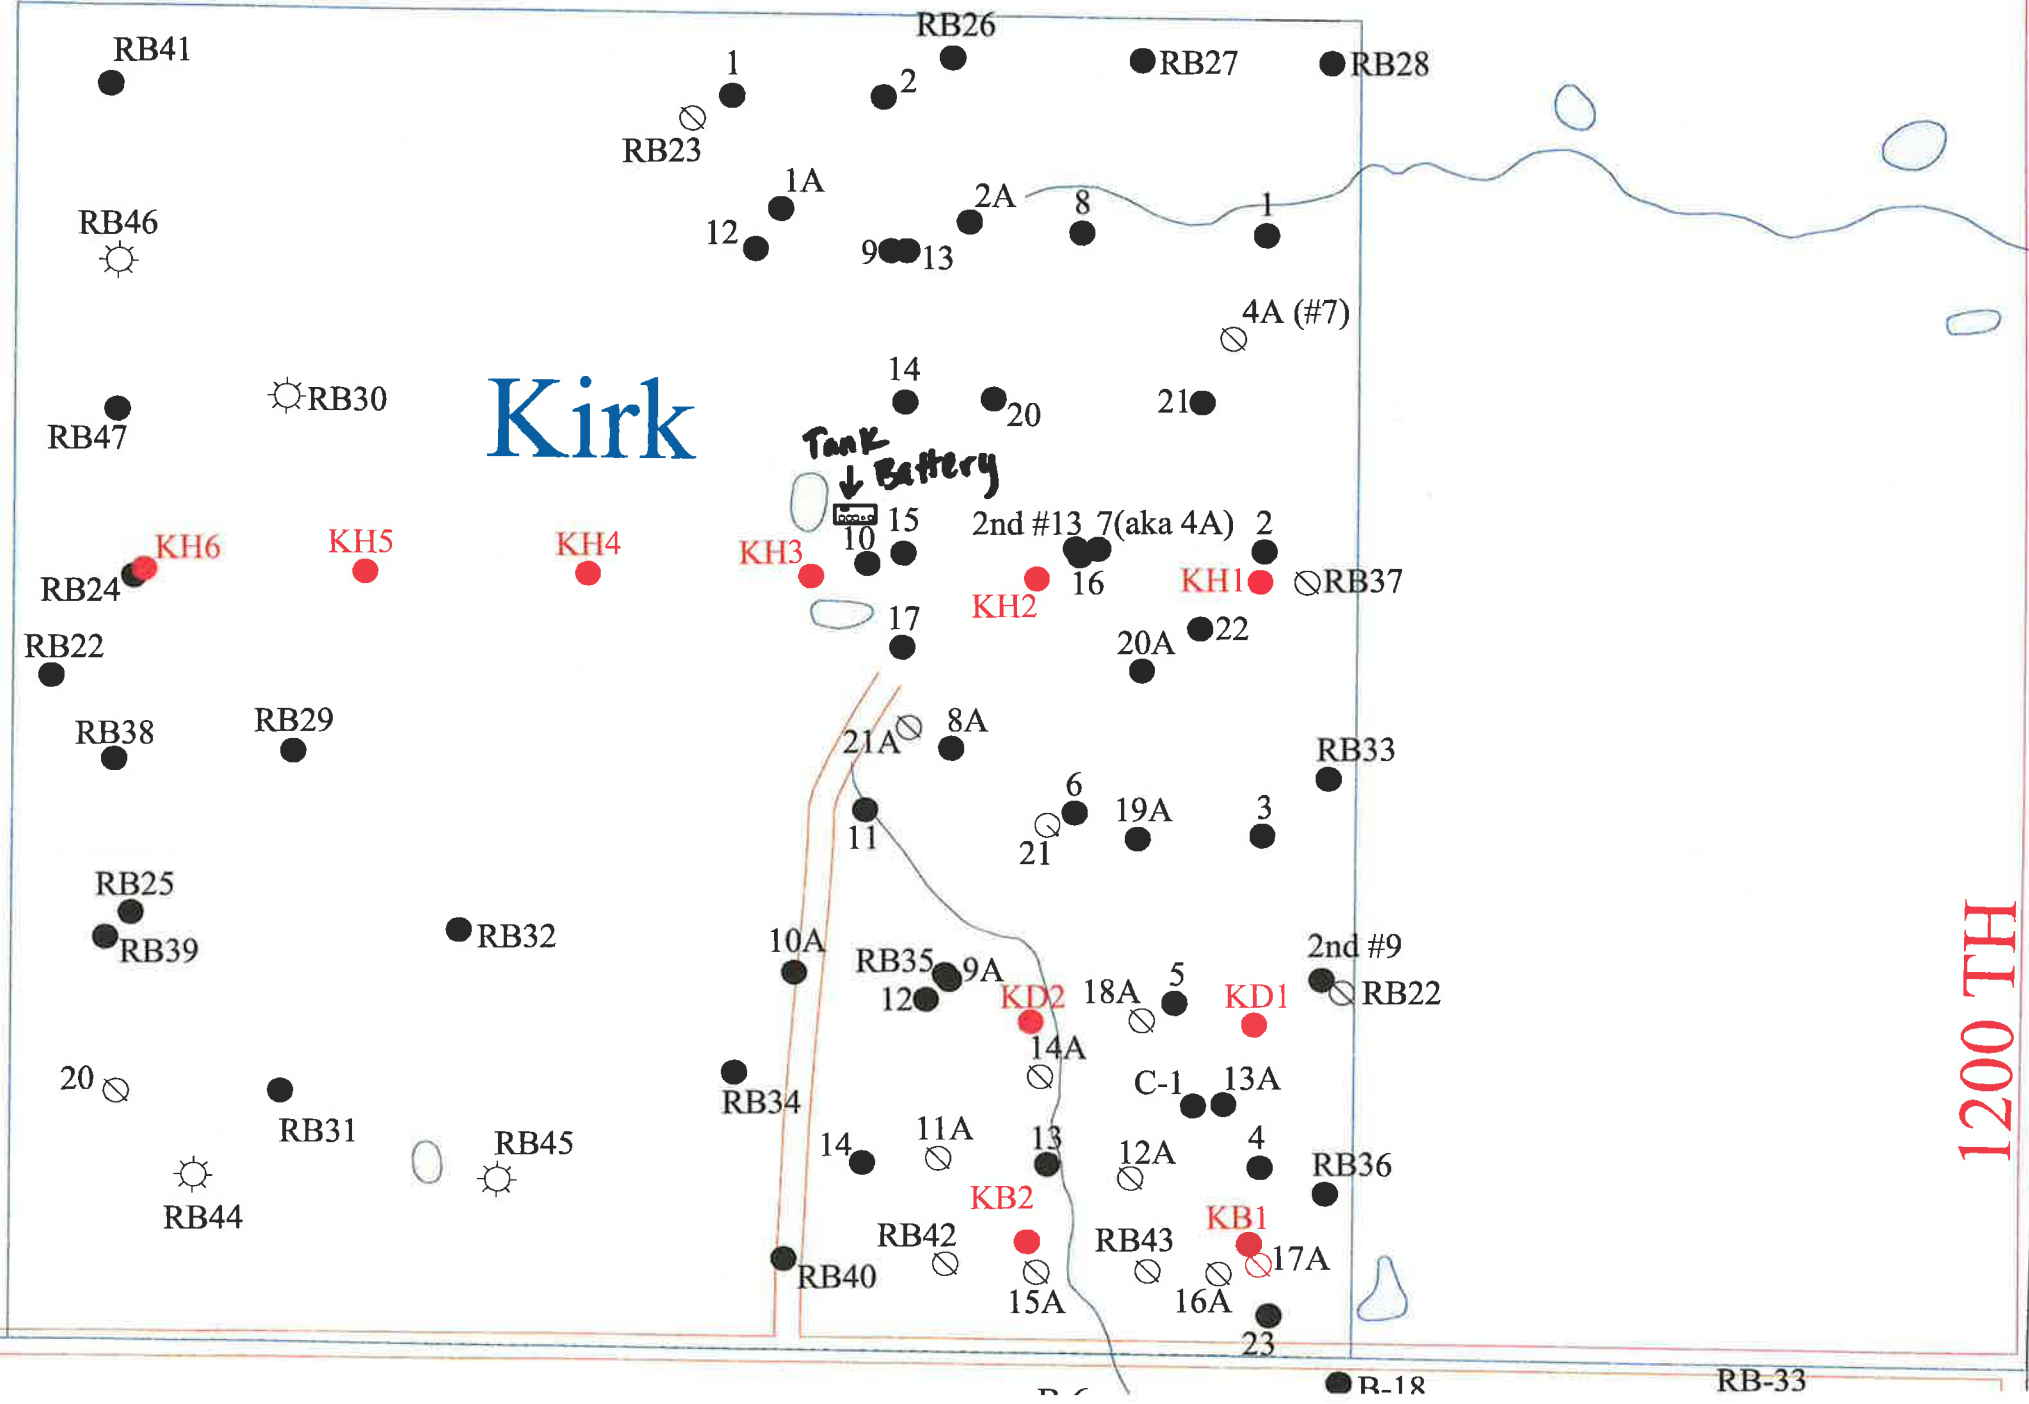

# Kirk

Tank  
↓  
Battery

1200 TH

Rhode Island Rc