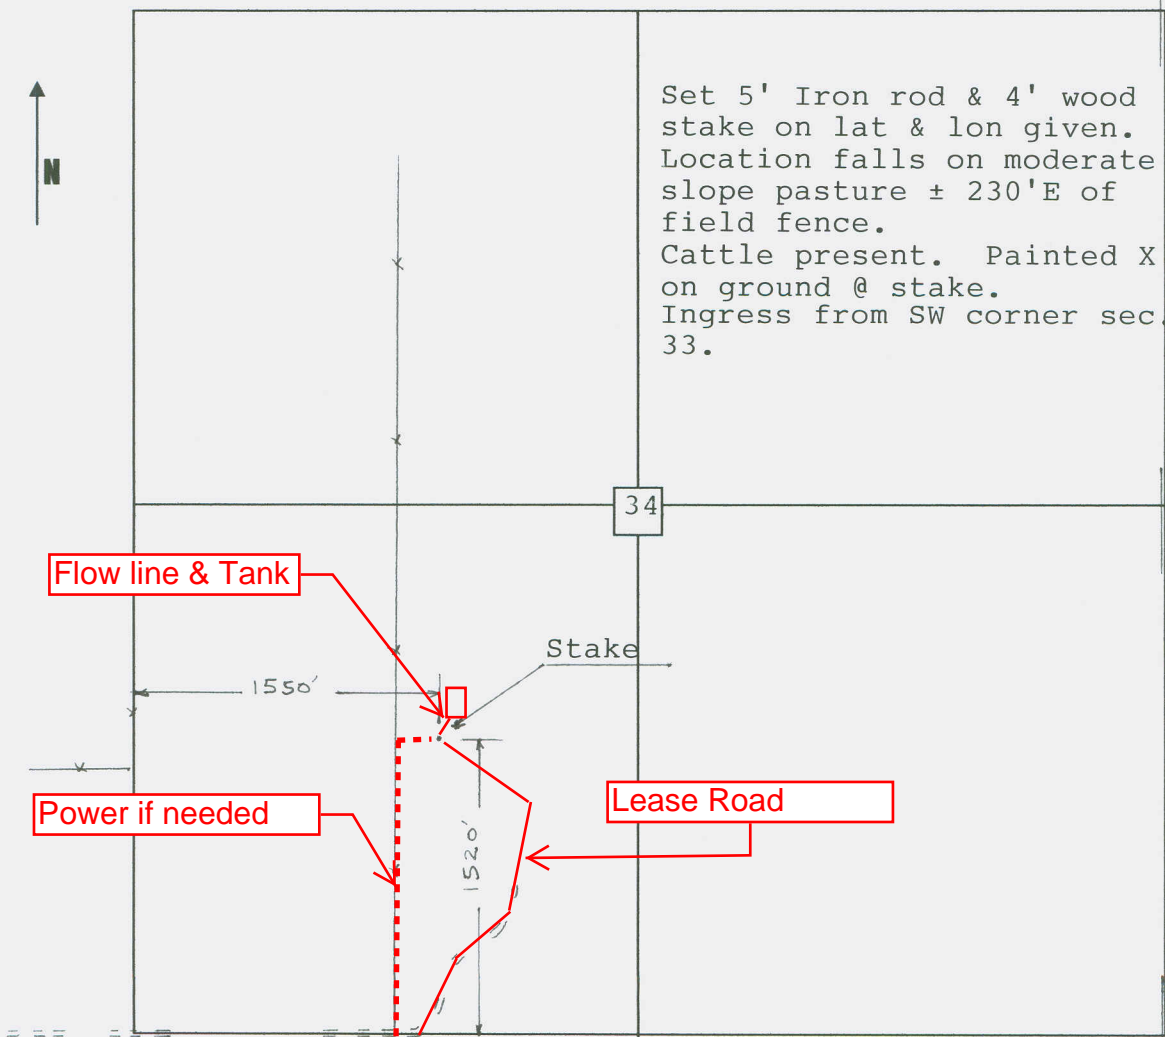

KLABZUBA OIL & GAS

Operator

34-11-3-25

Number

Brooks

Farm Name

Norton-KS

County-State

34

S

3s

T

25w

R

1520' FSL 1550' FWL

Location

Klabzuba Oil & Gas, Inc.
700 17th Street
Suite 1300
Denver, CO. 80202

Elevation 2450 Gr.

Ordered By: Brett

Scale 1"=1000'

W4D 7396