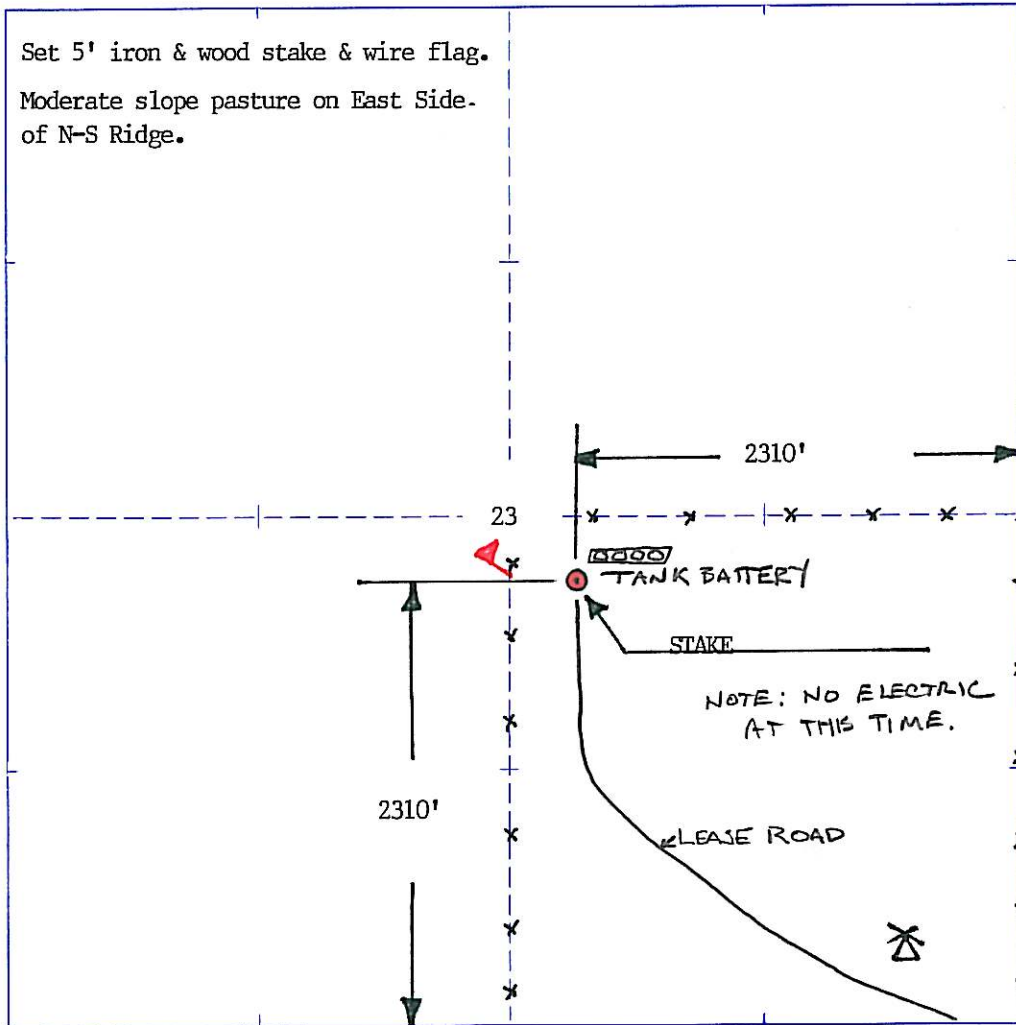

NW NW SE
LOCATION

ELEVATION: 2122' gr

▪ OIL PRODUCERS INC OF KANSAS
1710 Waterfront Pkwy
Wichita KS 67206-6603

AUTHORIZED BY: Lori Zehr

SCALE: 1" = 1000'

Staked 07/29/10

ML