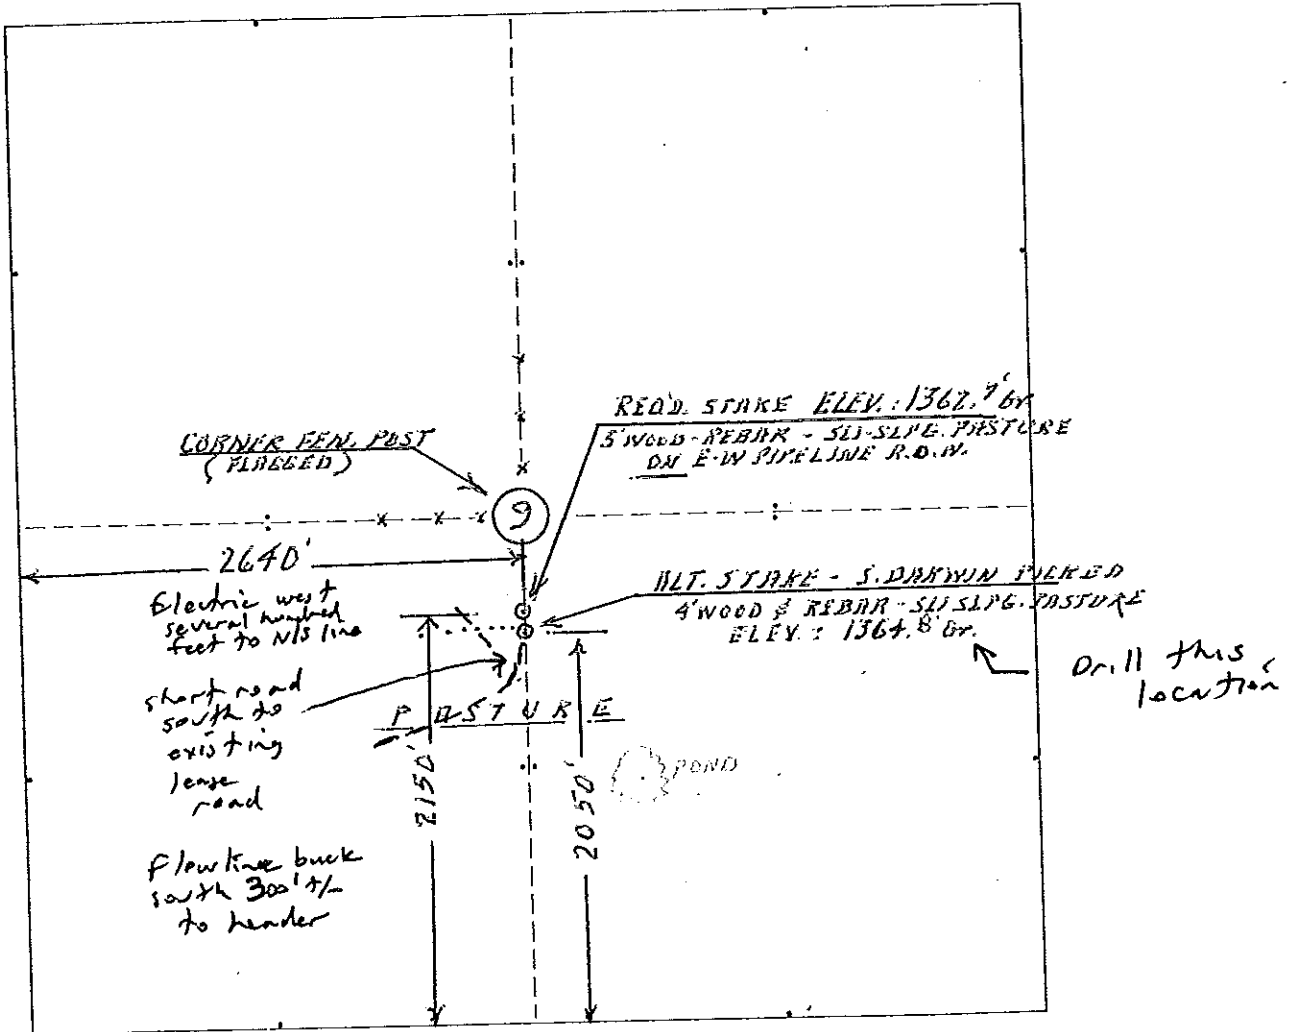

OPERATOR

NO.

FARM

Butler (KS) 9 25s 05e

Per Plat Below

COUNTY

S T R

LOCATION

ELEVATION: Per Plat Below

Vess Oil Corporation
1700 Waterfront Parkway - #500
Wichita, KS 67206

AUTHORIZED BY: Ltr & phone from Casey Coats 9/26/11

SCALE: 1" = 1000'

Note: S. Larwin present at staking.

Date: 30 Sept. 2011