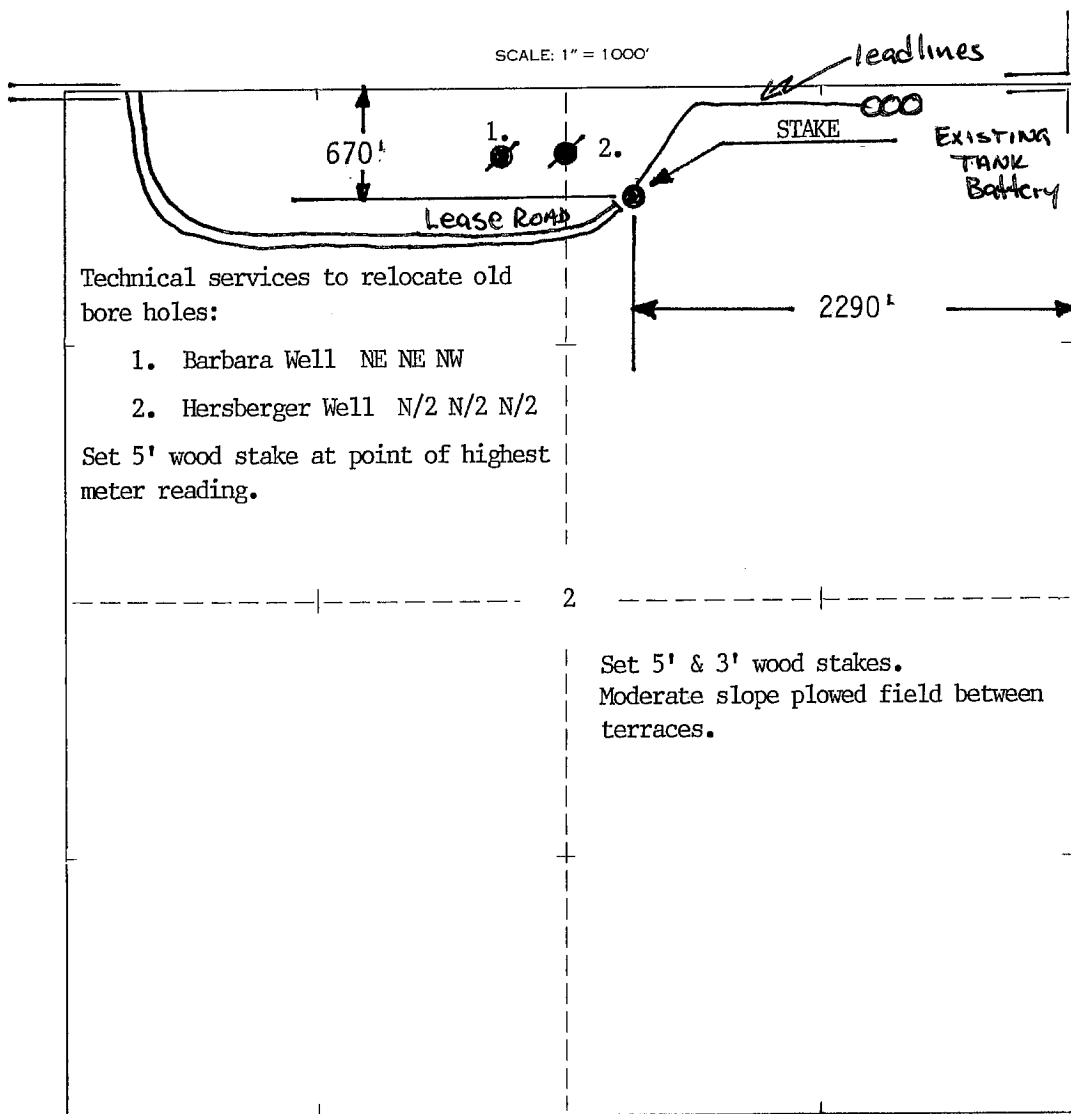

ADVANTAGE ELEVATIONS

OIL FIELD SURVEYORS

BOX 8604 - PRATT, KS 67124
(620) 672-6491

920119
INVOICE NO.

LOTUS OPERATING CO LLC OPERATOR NO. 5 Koppitz FARM

Barber COUNTY 2 S 35 T 12 W 670' FNL & 2290' FEL of Sec. LOCATION

ELEVATION: 1391' GR

LOTUS OPERATING CO LLC
100 S Main Ste 420
Wichita, KS 67202

AUTHORIZED BY: Tim Hellman

Staked 9/20/11