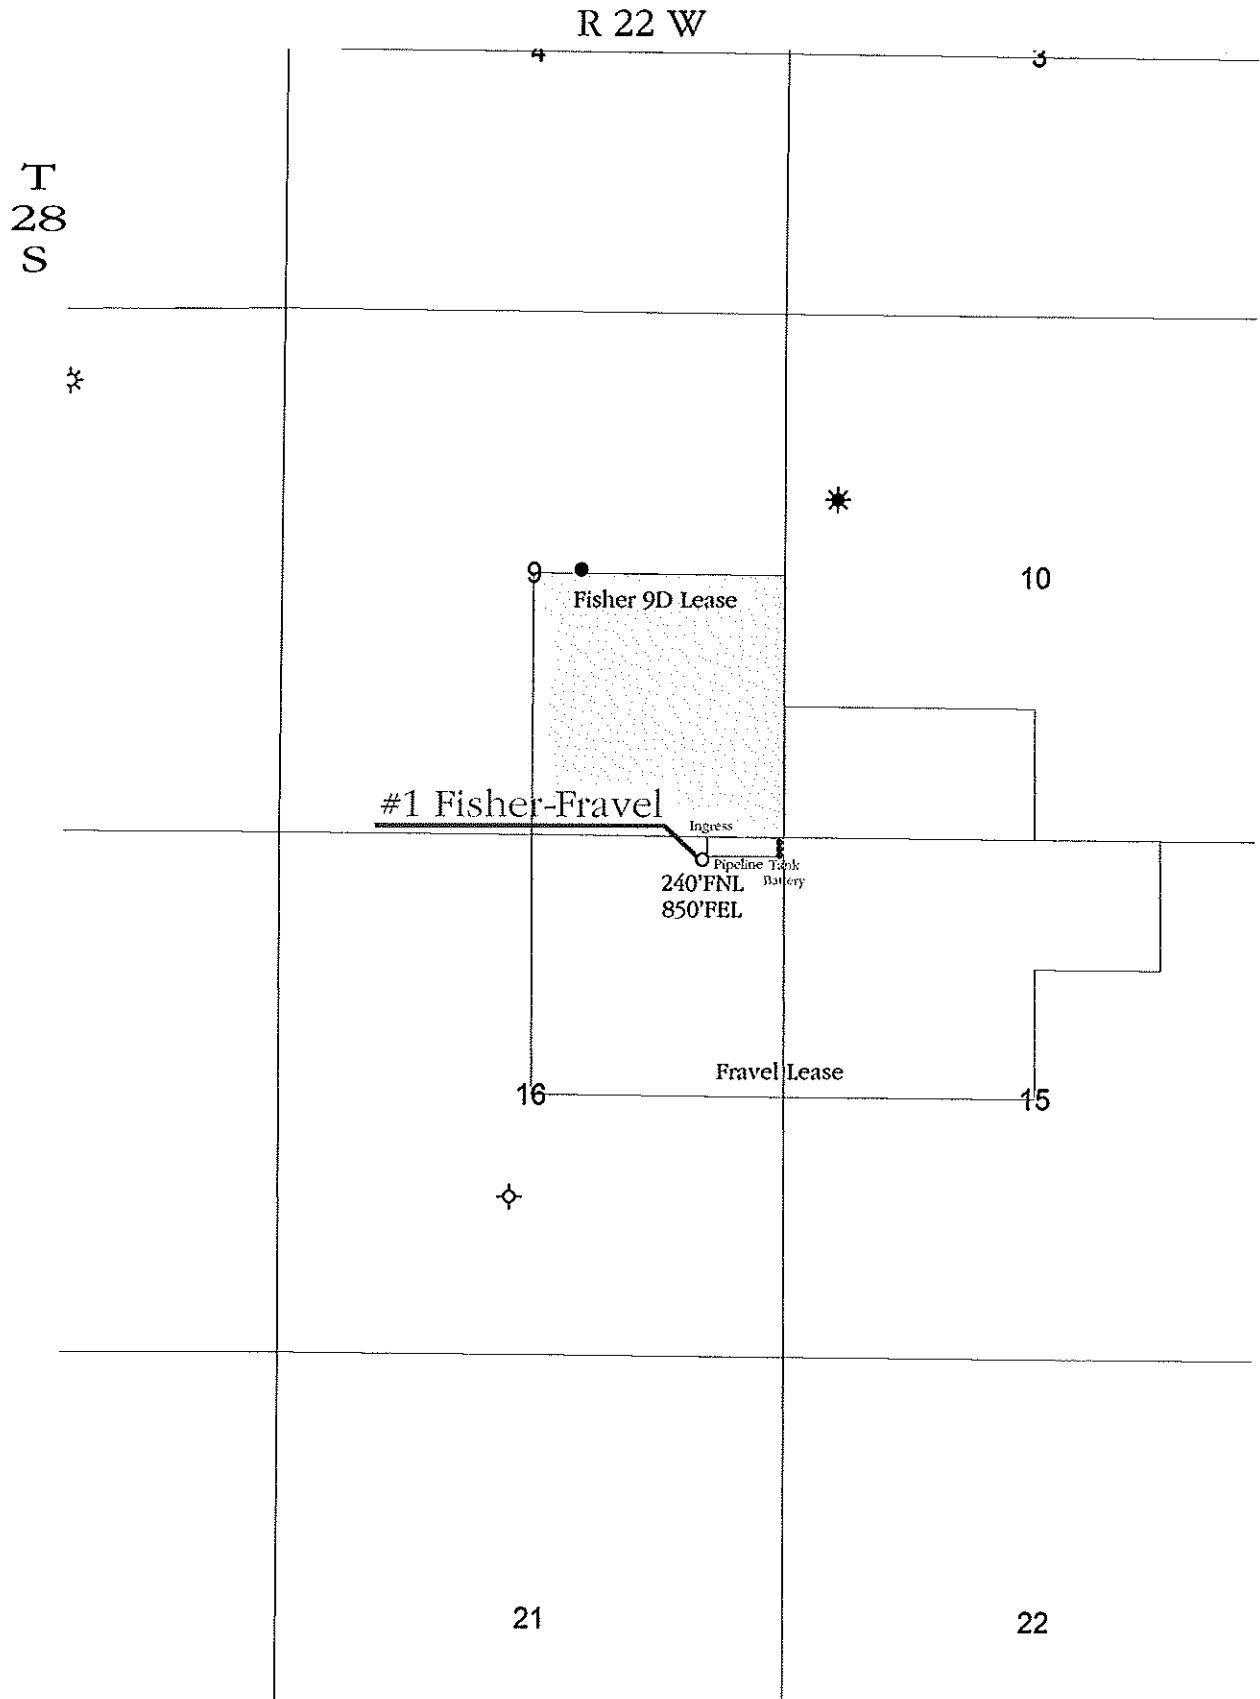

# KANSAS SURFACE OWNER NOTIFICATION ACT

SCALE = 1 : 24,000

FORD COUNTY, KANSAS