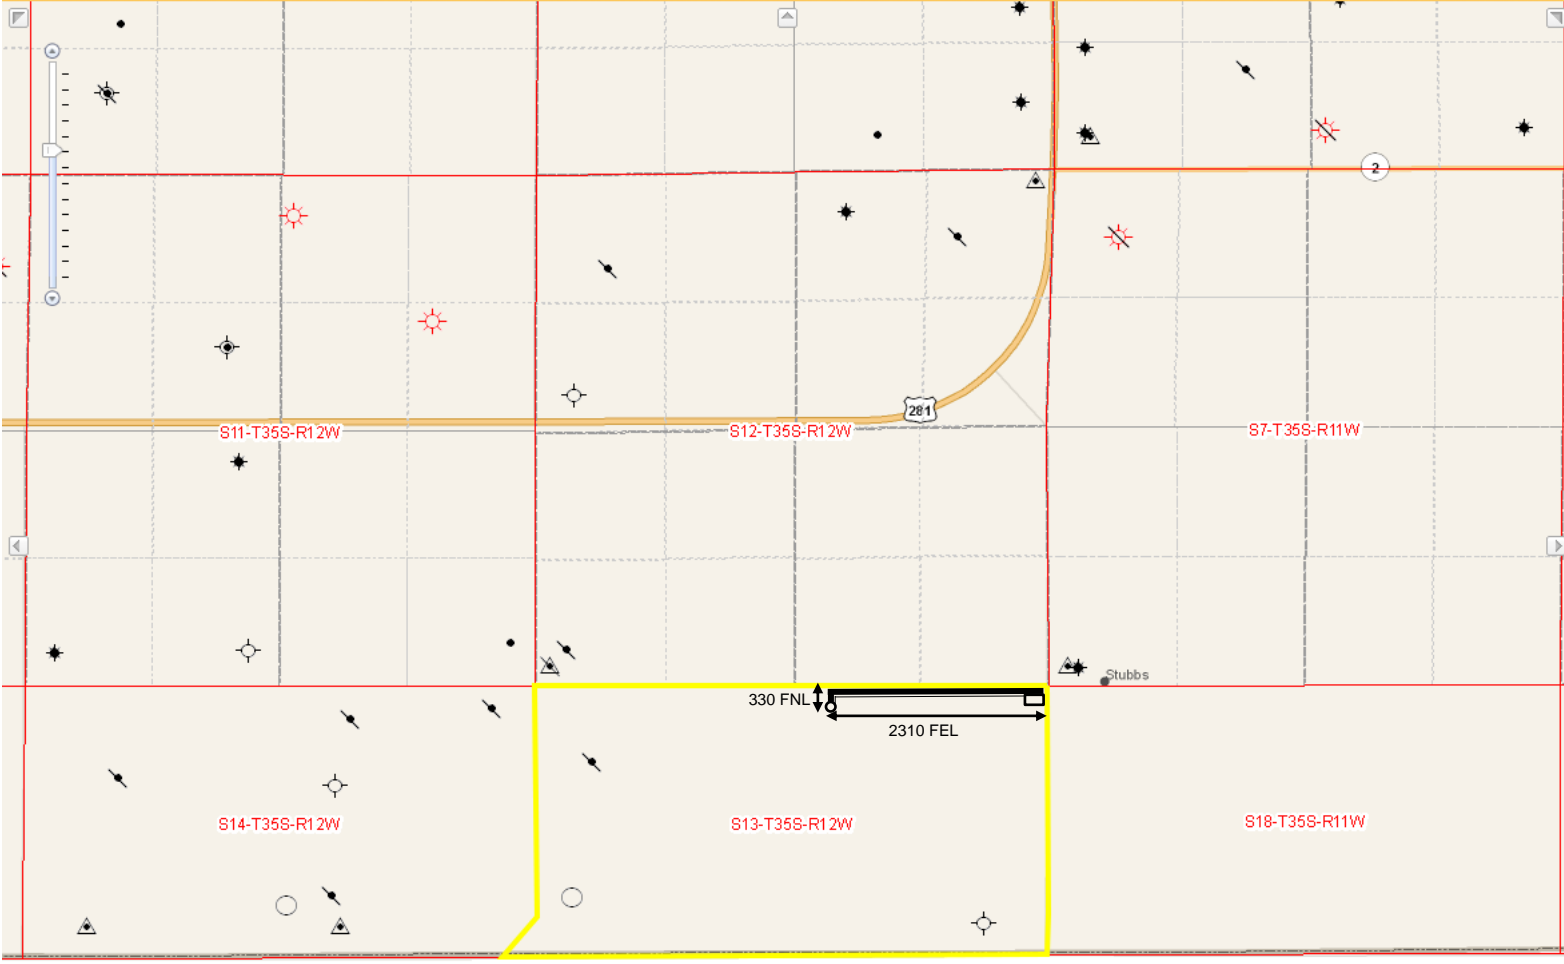

Statewide View | Zoom to Location | Filter Wells | Label Wells | Download Wells | Print to PDF | Clear Highlight | Help

Layers | Info | Legend

- Coal Bed Methane
- Coal Bed Methane - Plugged and Abandoned
- ◇ Dry and Abandoned
- Enhanced Oil Recovery
- Enhanced Oil Recovery - Plugged / Abandoned
- ⊛ Gas
- ⊛ Gas - Plugged and Abandoned
- Injection
- ⊛ Injection - Plugged and Abandoned
- Intent
- Location
- ★ Oil and Gas
- ★ Oil and Gas - Plugged and Abandoned
- Oil
- Oil - Plugged and Abandoned
- Other
- ⊛ Other - Plugged and Abandoned
- △ Salt Water Disposal
- △ Salt Water Disposal - Plugged and Abandoned
- WWC5 Water Well
- WWC5 Water Well - Plugged

**LEGEND**

- Well Location
- Tank Battery Location
- Pipeline Location
- - - - Electric Line Location
- ▬ Lease Road Location