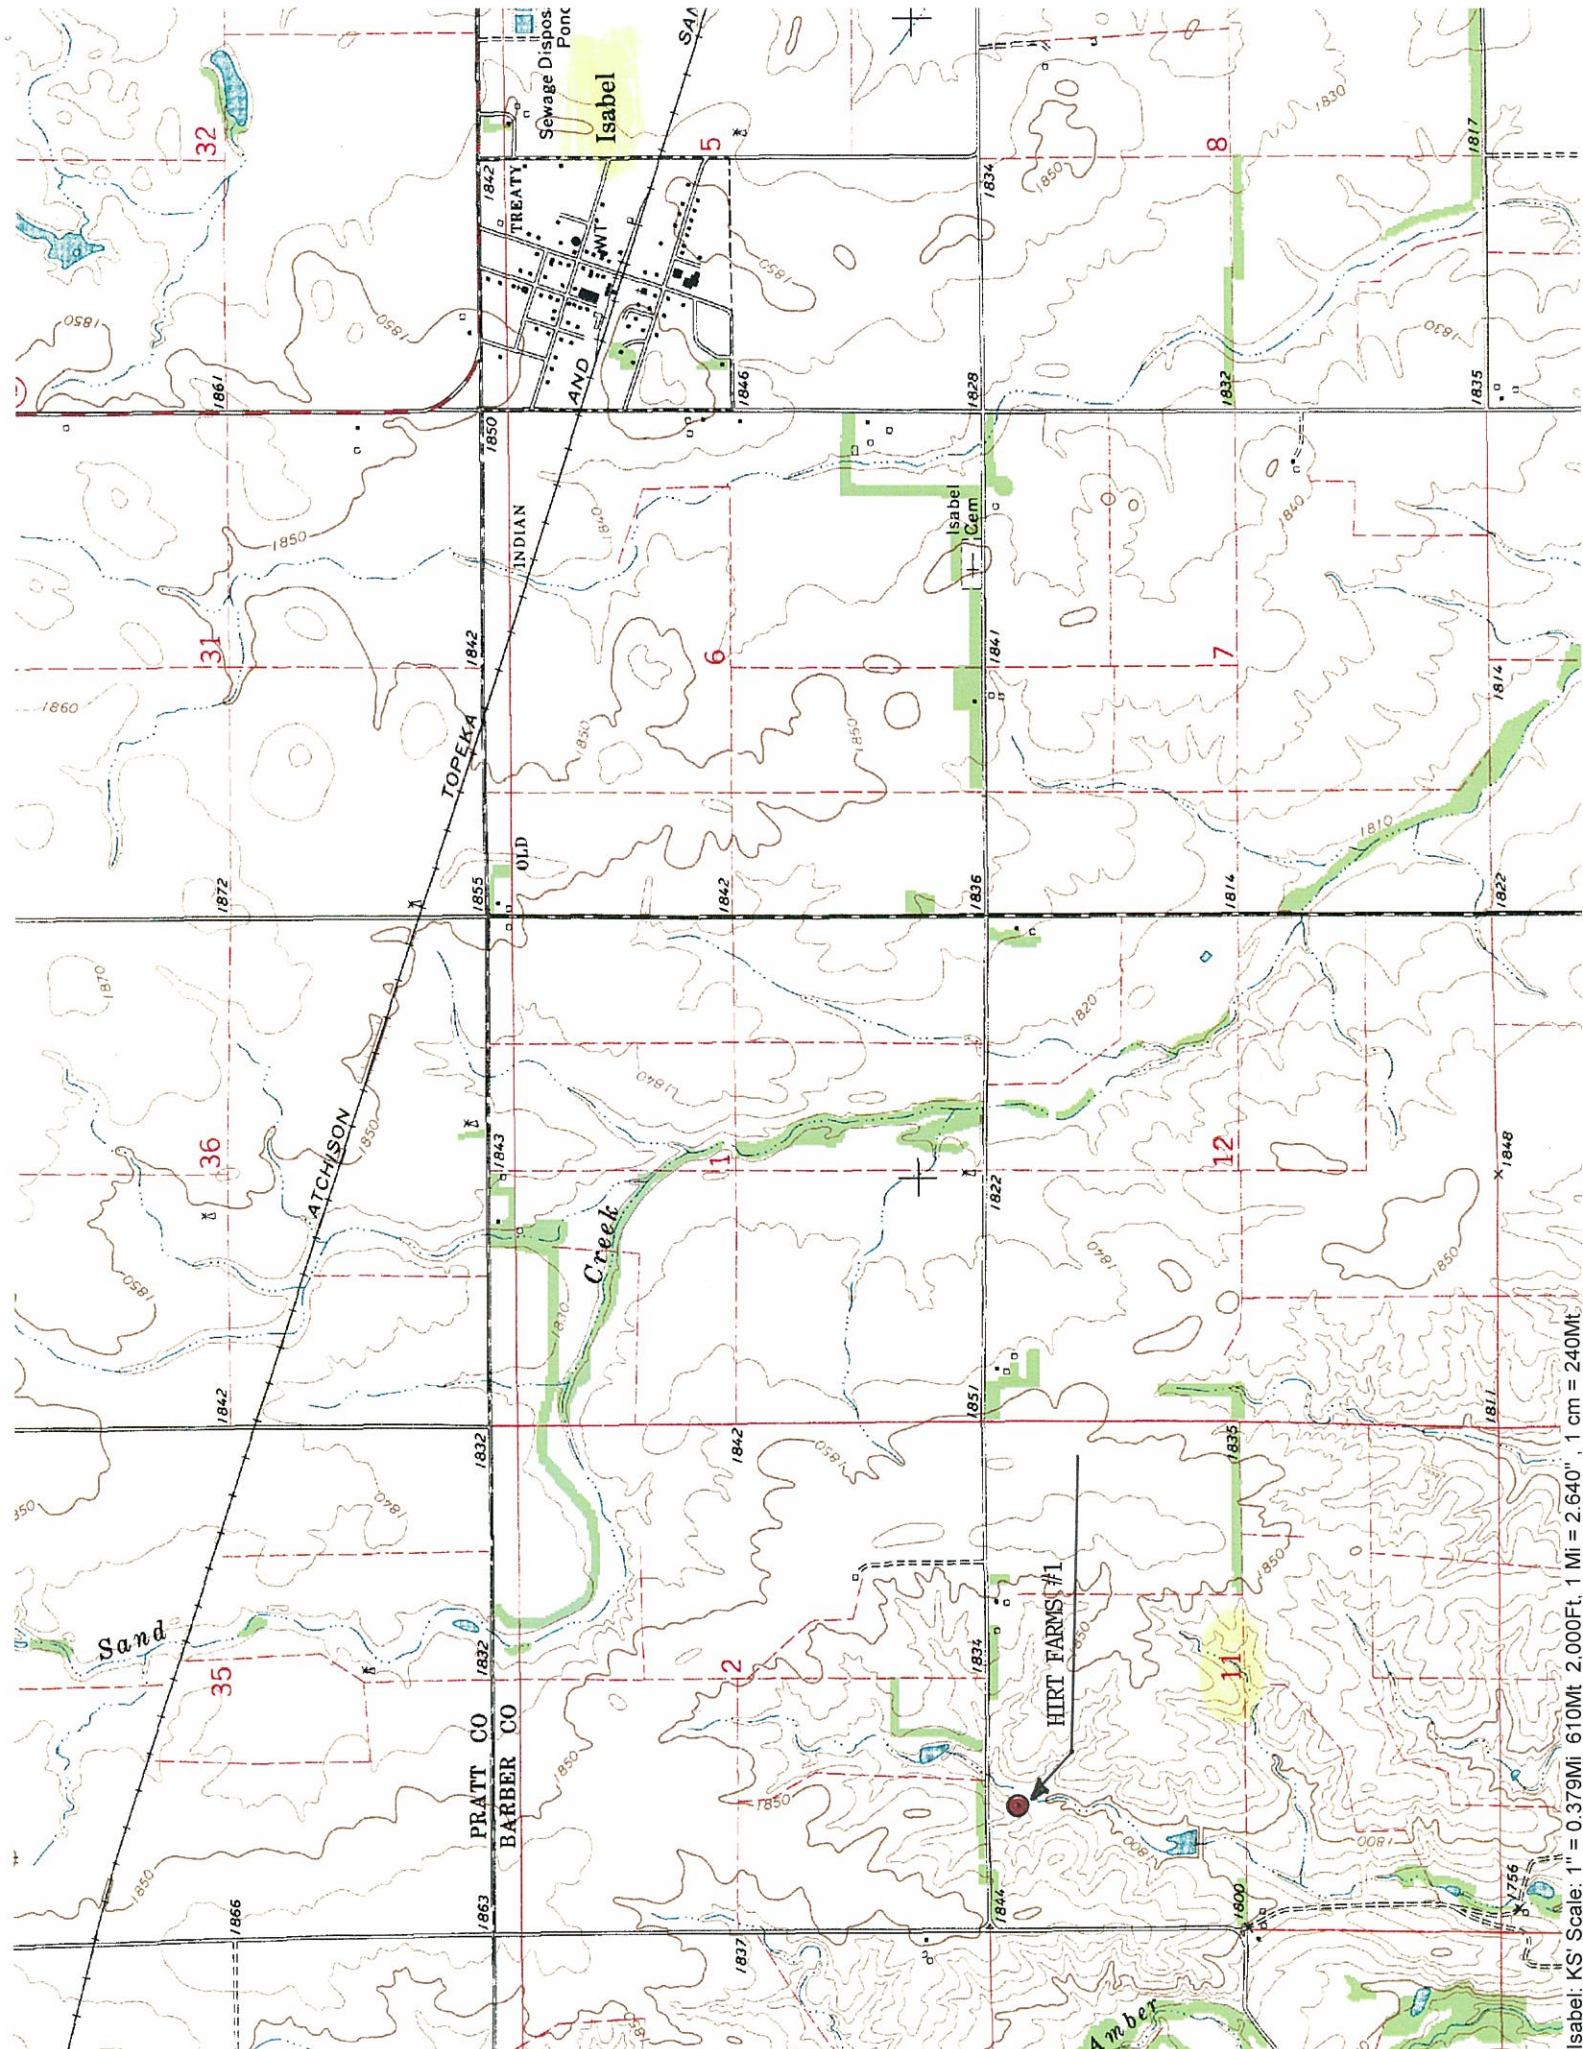

FARM

Barber

COUNTY

11

S

30s

T

12w

R

380' FNL & 1276' FWL

LOCATION

ELEVATION: 1802' GR

CMX INC.  
1551 N Waterfront Pkwy Ste 150  
Wichita KS 67206

AUTHORIZED BY: Leah Kasten

Staked 10/19/11

Isabel; KS' Scale: 1" = 0.189Mi 305Mt 1,000Ft, 1 Mi = 5.280" , 1 cm = 120Mt

'Isabel: KS' Scale: 1" = 0.379Mi 610M 2.000Ft. 1 Mi = 2.640", 1 cm = 240M