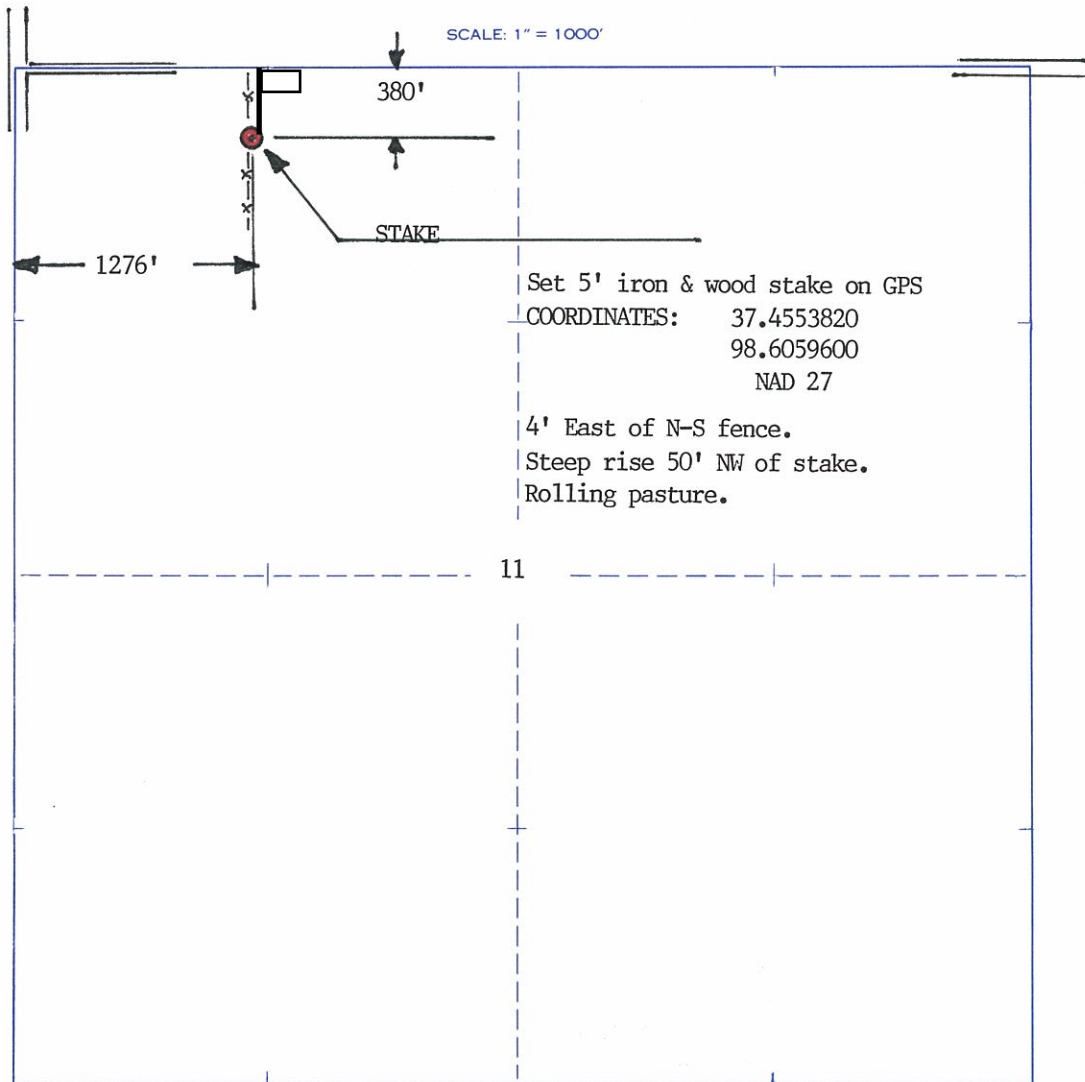

FARM

Barber

COUNTY

11

S

30s

T

12w

R

380' FNL & 1276' FWL

LOCATION

ELEVATION: 1802' GR

CMX INC.  
1551 N Waterfront Pkwy Ste 150  
Wichita KS 67206

AUTHORIZED BY: Leah Kasten

Staked 10/19/11

Isabel; KS' Scale: 1" = 0.189Mi 305Mt 1,000Ft, 1 Mi = 5.280" , 1 cm = 120Mt

'Isabel: KS' Scale: 1" = 0.379Mi 610M 2.000Ft. 1 Mi = 2.640", 1 cm = 240M