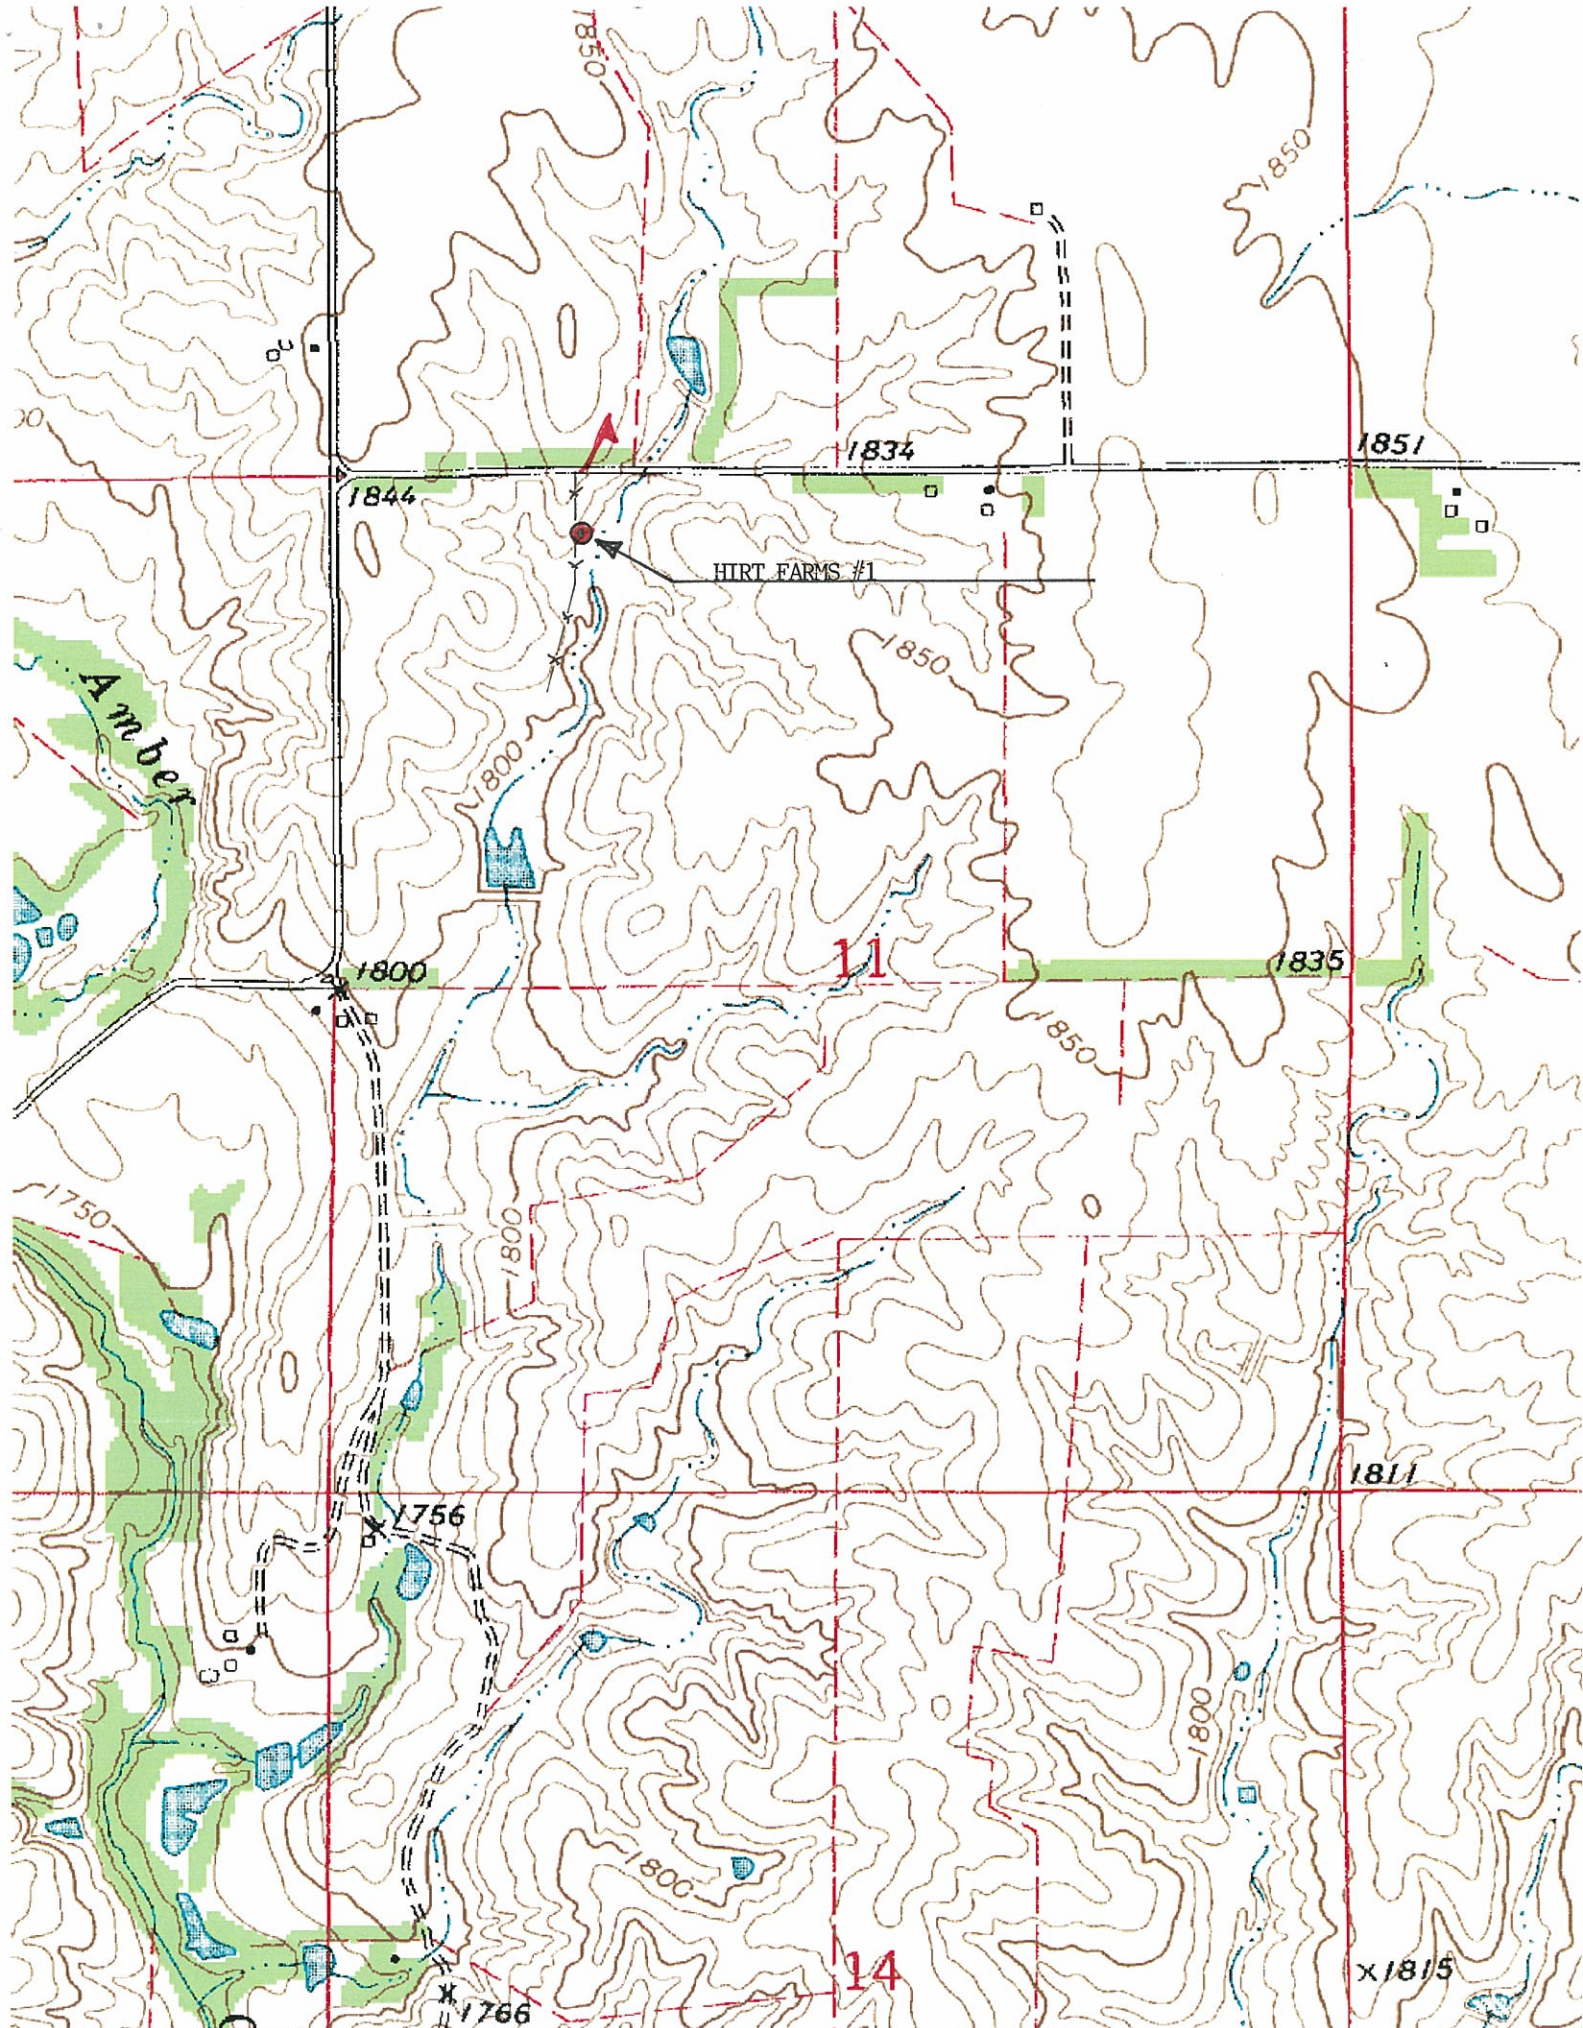

FARM

Barber

COUNTY

11

S

30s

T

12w

R

380' FNL & 1276' FWL

LOCATION

ELEVATION: 1802' GR

CMX INC.  
1551 N Waterfront Pkwy Ste 150  
Wichita KS 67206

AUTHORIZED BY: Leah Kasten

Staked 10/19/11

Isabel; KS' Scale: 1" = 0.189Mi 305Mt 1,000Ft, 1 Mi = 5.280" , 1 cm = 120Mt

'Isabel: KS' Scale: 1" = 0.379Mi 610M 2.000Ft. 1 Mi = 2.640", 1 cm = 240M