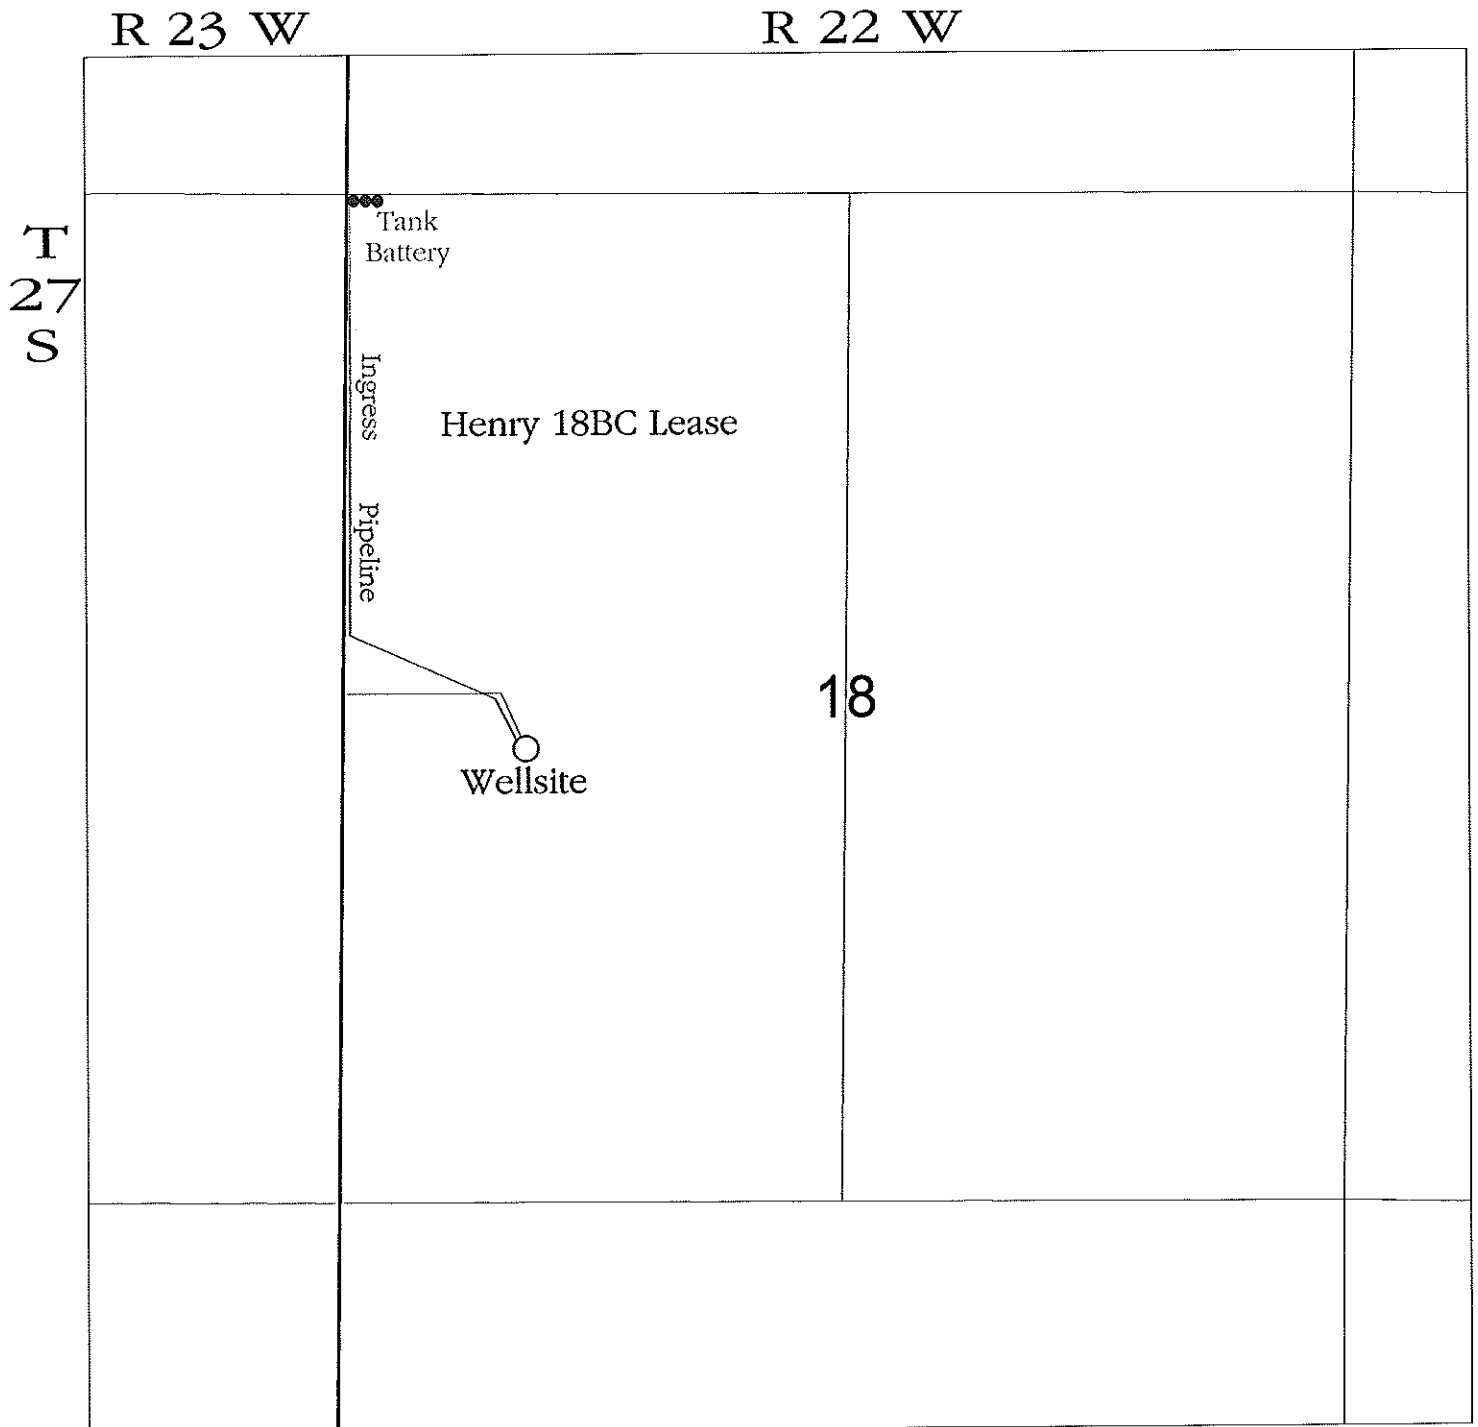

KANSAS SURFACE OWNER NOTIFICATION ACT

Scale = 1 : 12,000 Ford County, Kansas