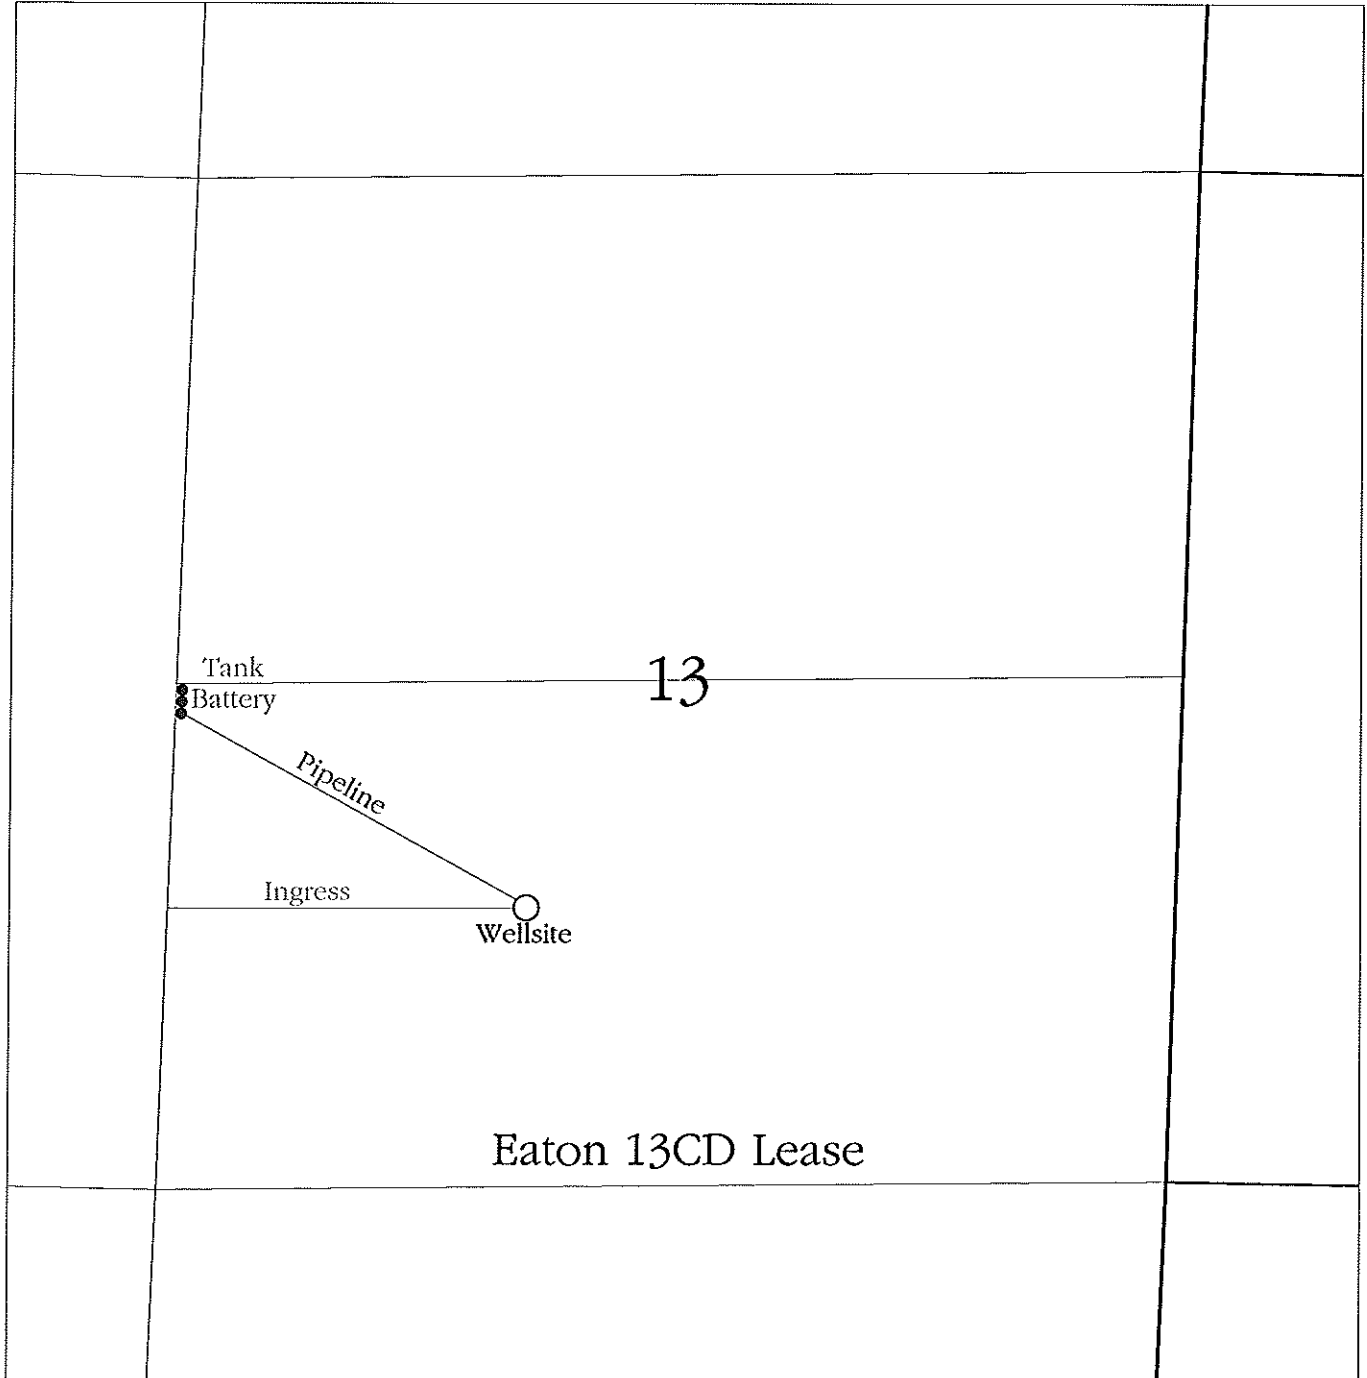

KANSAS SURFACE OWNER NOTIFICATION ACT

R 32 W

T
13
S

SCALE = 1 : 12,000

LOGAN COUNTY, KANSAS