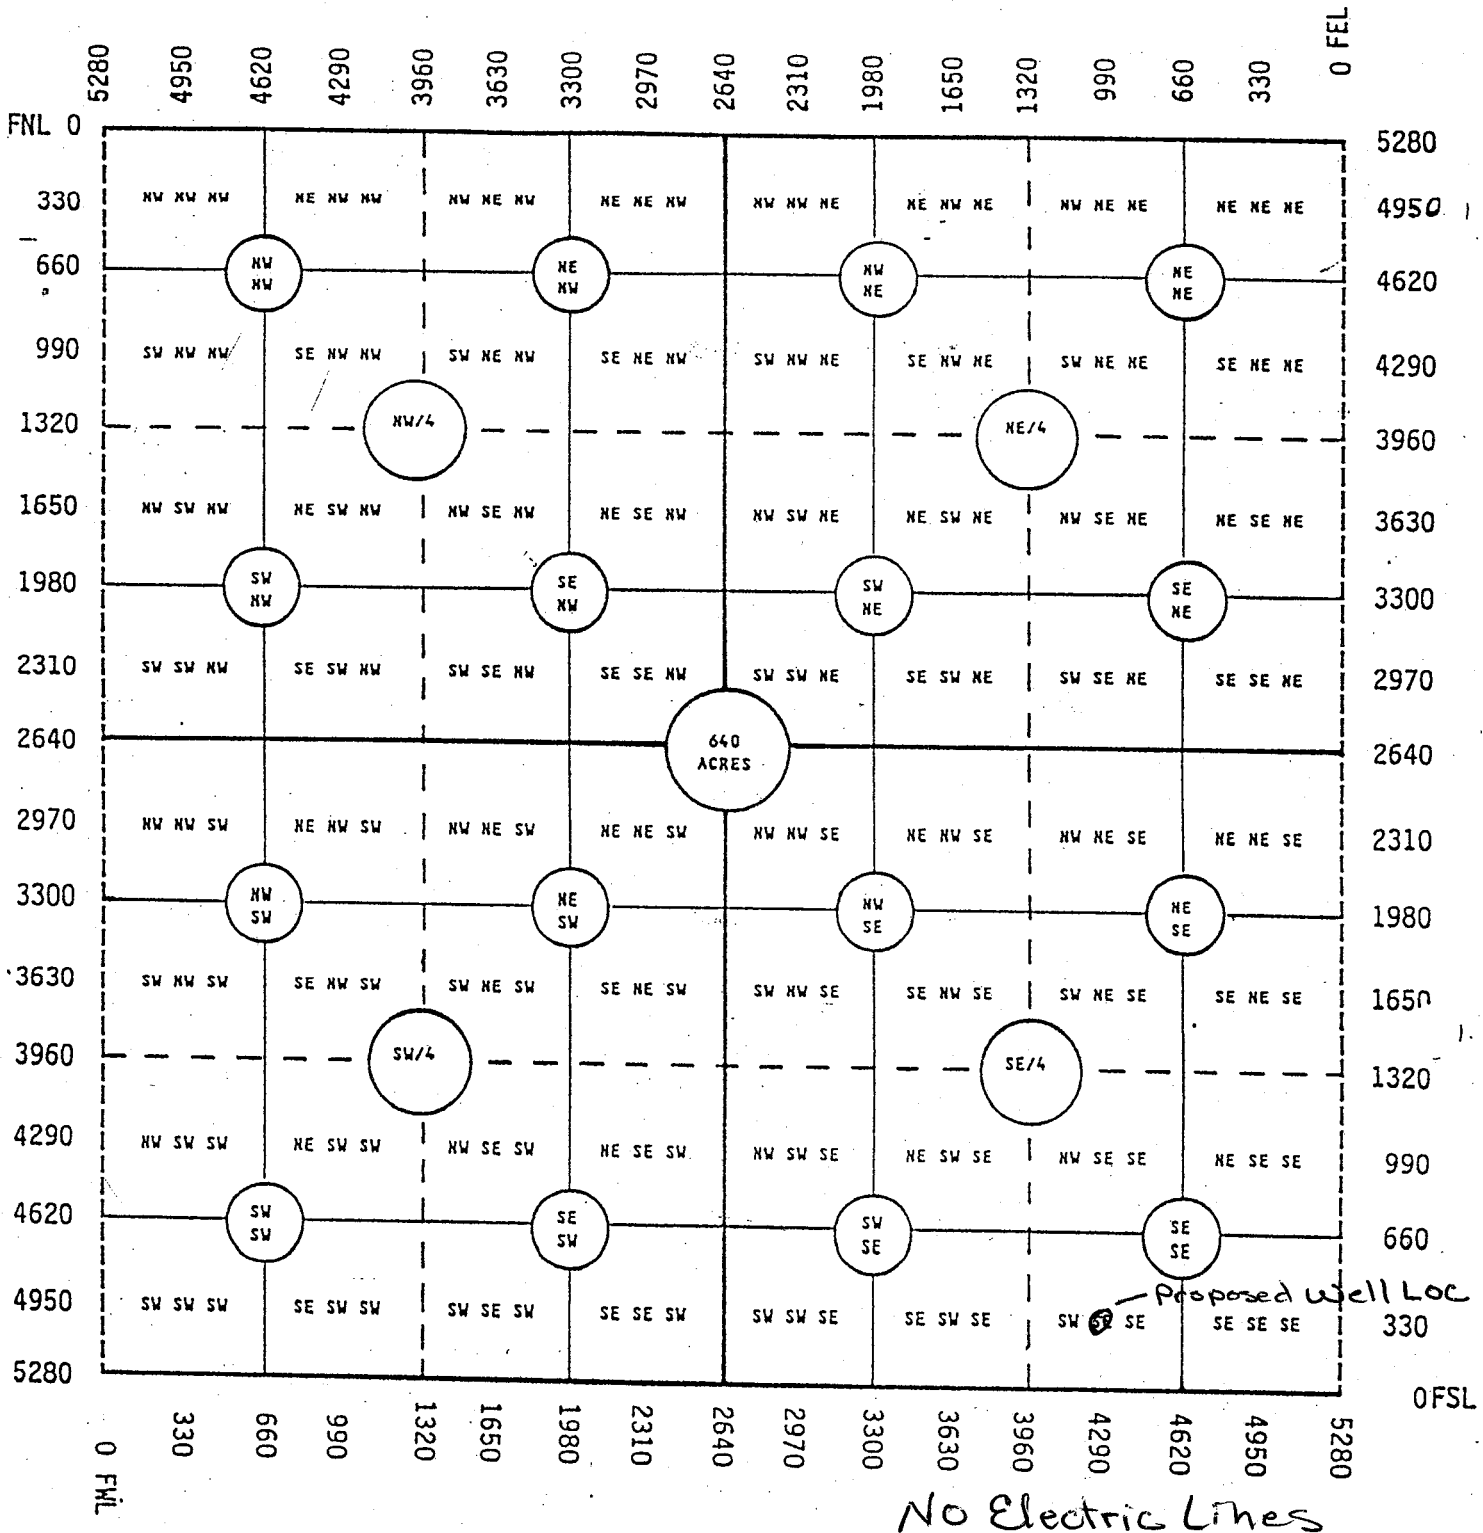

Location Plat MAP

JO-ALLYN OIL CO INC
 P.O. BOX 446
 LAVERNE, OK 73848

Howell H-10
 Sec 10 T34S R22W
 Clark Co Kansas