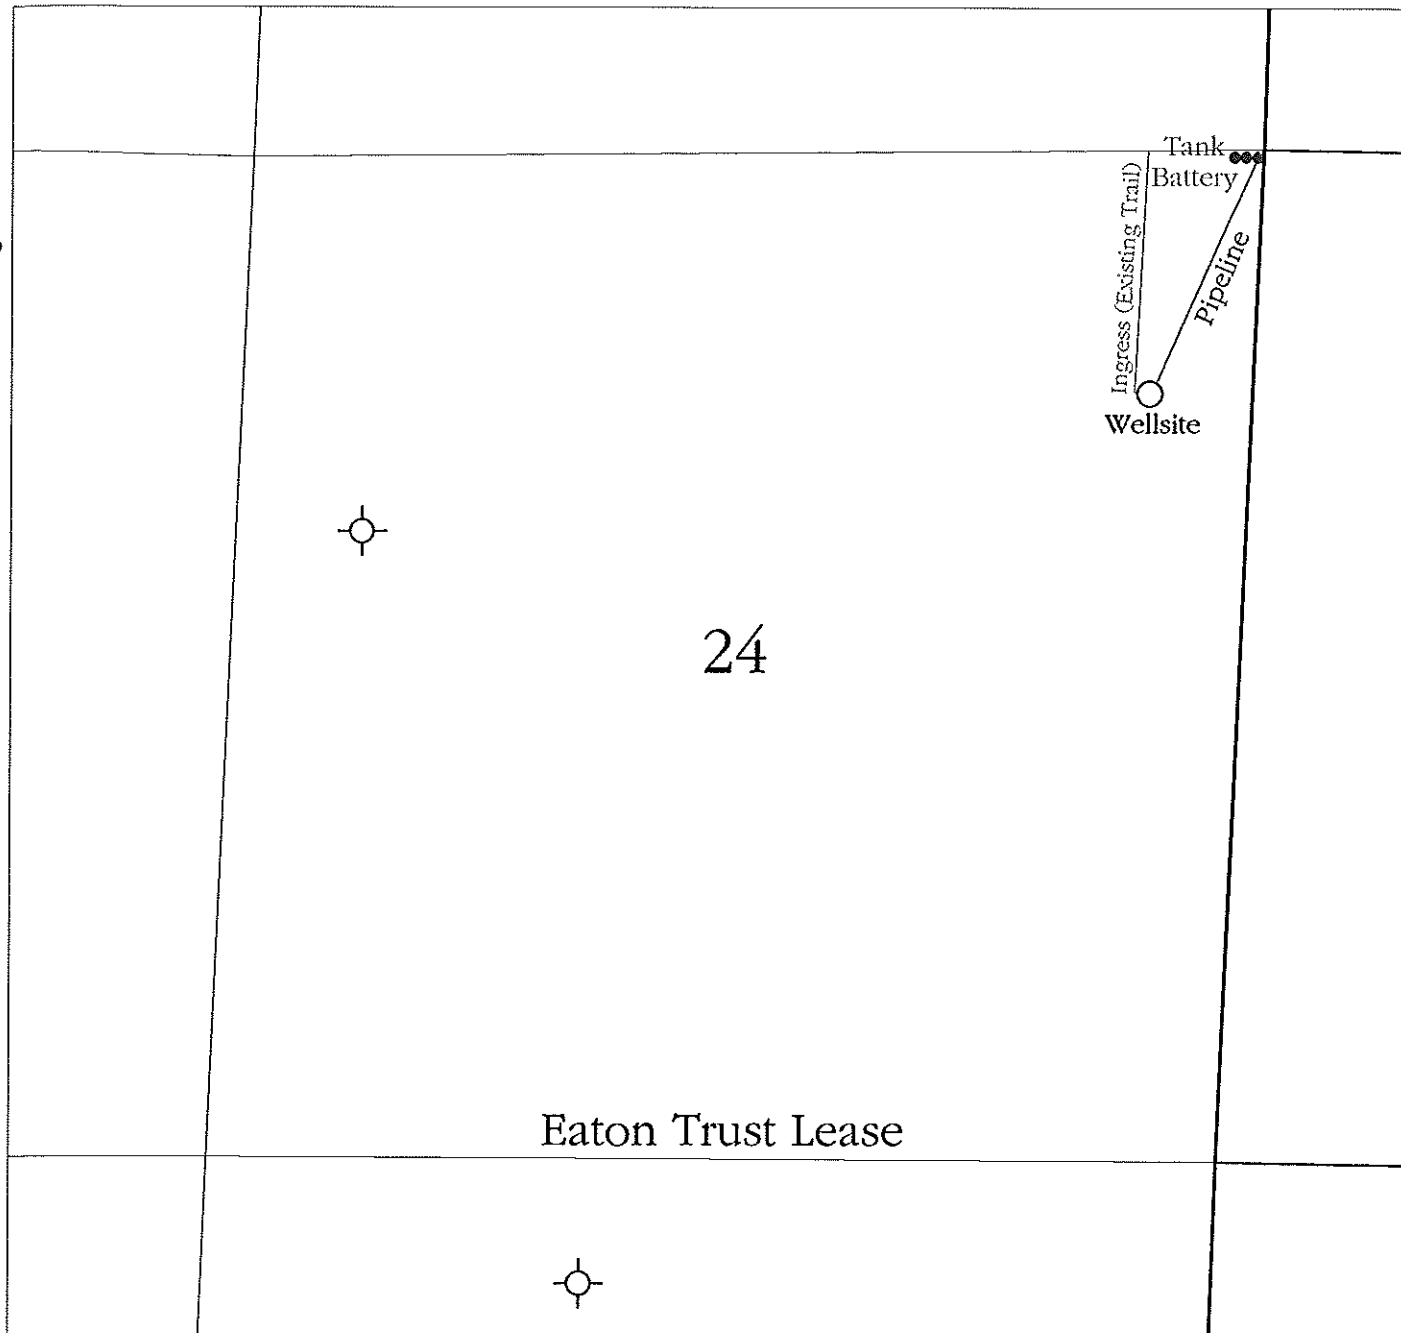

Surface Owners: #1 Eaton Trust Lease

Moses Eaton Trust:

Elizabeth Eaton
717 E. 6th Street
Oakley, KS 67748

Alvin Eaton
9995 Mardagen, St.
Las Vegas, NV 89123

Mark Eaton
1012 Cross Country Drive
Kingston Springs, TN 37082

KANSAS SURFACE OWNER NOTIFICATION ACT

R 32 W

T
13
S

Eaton Trust Lease

SCALE = 1 : 12,000

LOGAN COUNTY, KANSAS