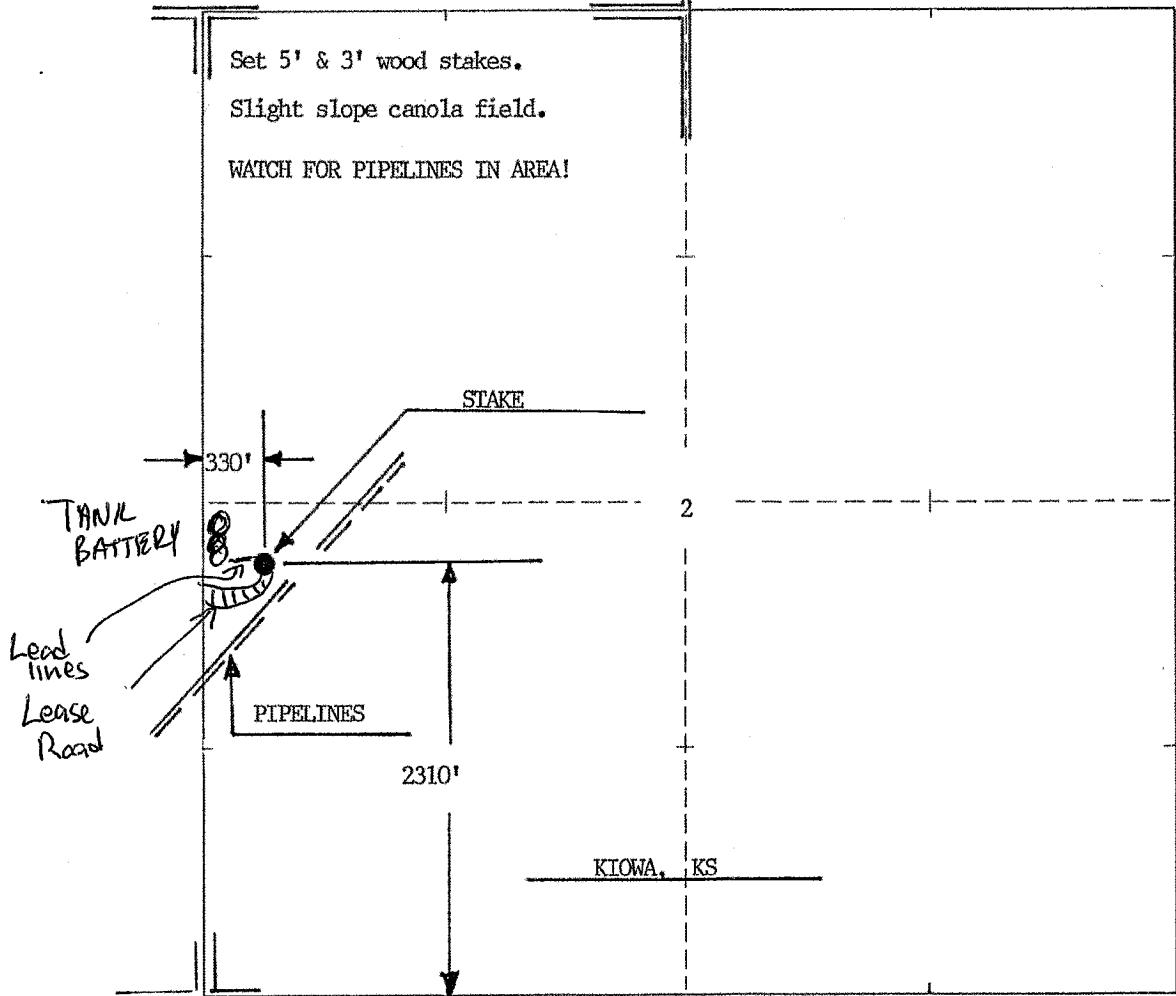

ELEVATION: 1353' GR

LOTUS OPERATING CO LLC
 100 S Main, Ste 420
 Wichita, KS 67202

AUTHORIZED BY: Tim Hellman

SCALE: 1" = 1000'

Staked 12/9/11