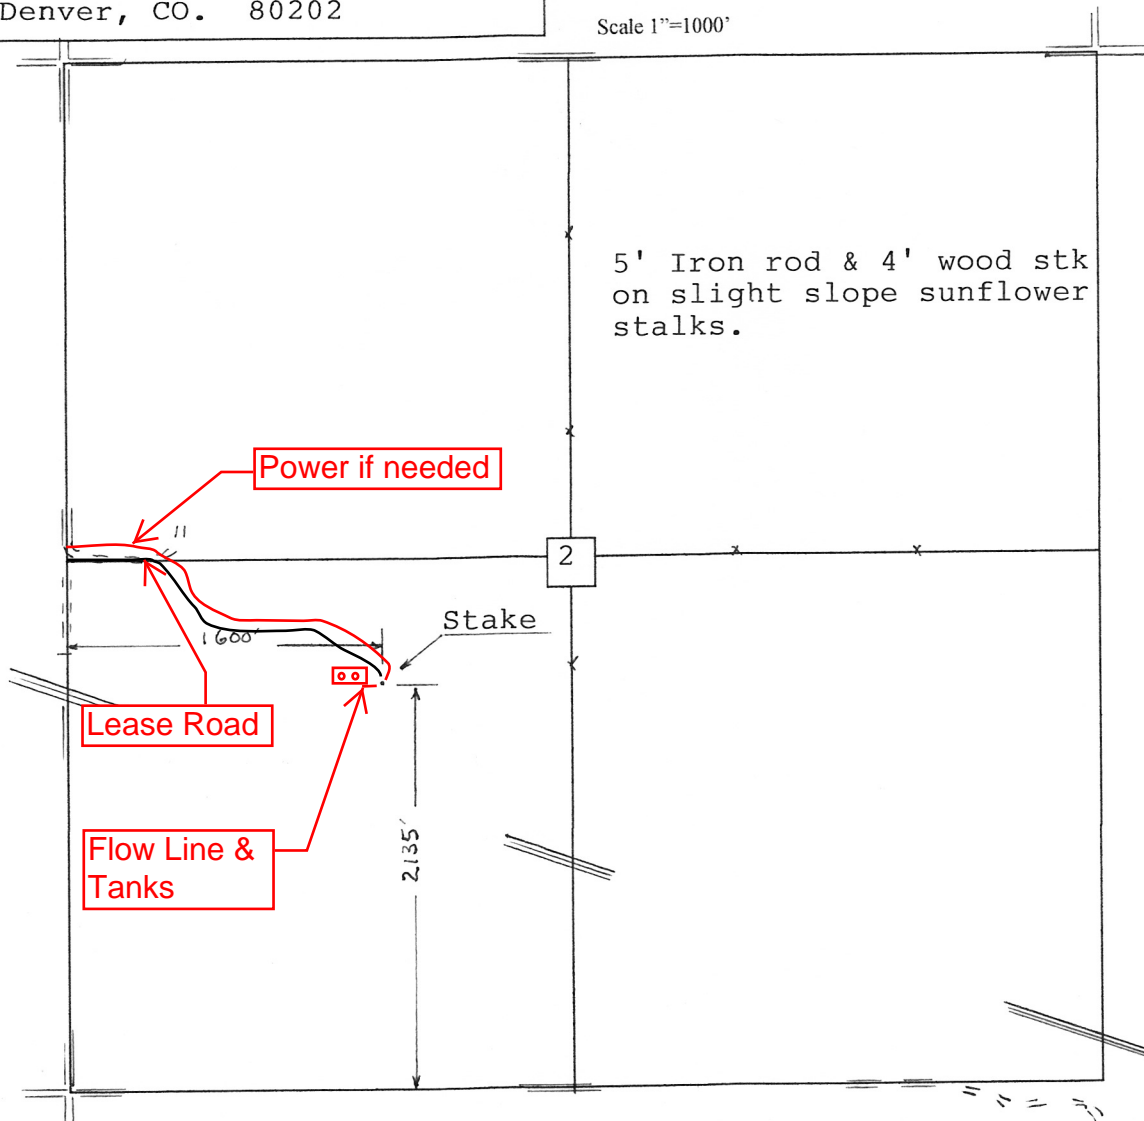

KLABZUBA OIL & GAS  
Operator

2-11-13-20  
Number

Dorzweiler Trust  
Farm Name

Ellis-KS  
County-State

2 13s 20w  
S T R

2135' FSL 1600' FWL  
Location

Klabzuba Oil & Gas  
700 17th Street  
Suite 1300  
Denver, CO. 80202

Elevation 2161 Gr.

Ordered By: Brett

Scale 1"=1000'

N38.94849°  
W99.51470°

2-11-13-20 Dorzweiler Trust

Oil Wells

Scale 1 : 12,000  
1" = 1000 ft

© 2002 DeLorme. 3-D TopoQuads ©. Data copyright of content owner.  
www.delorme.com