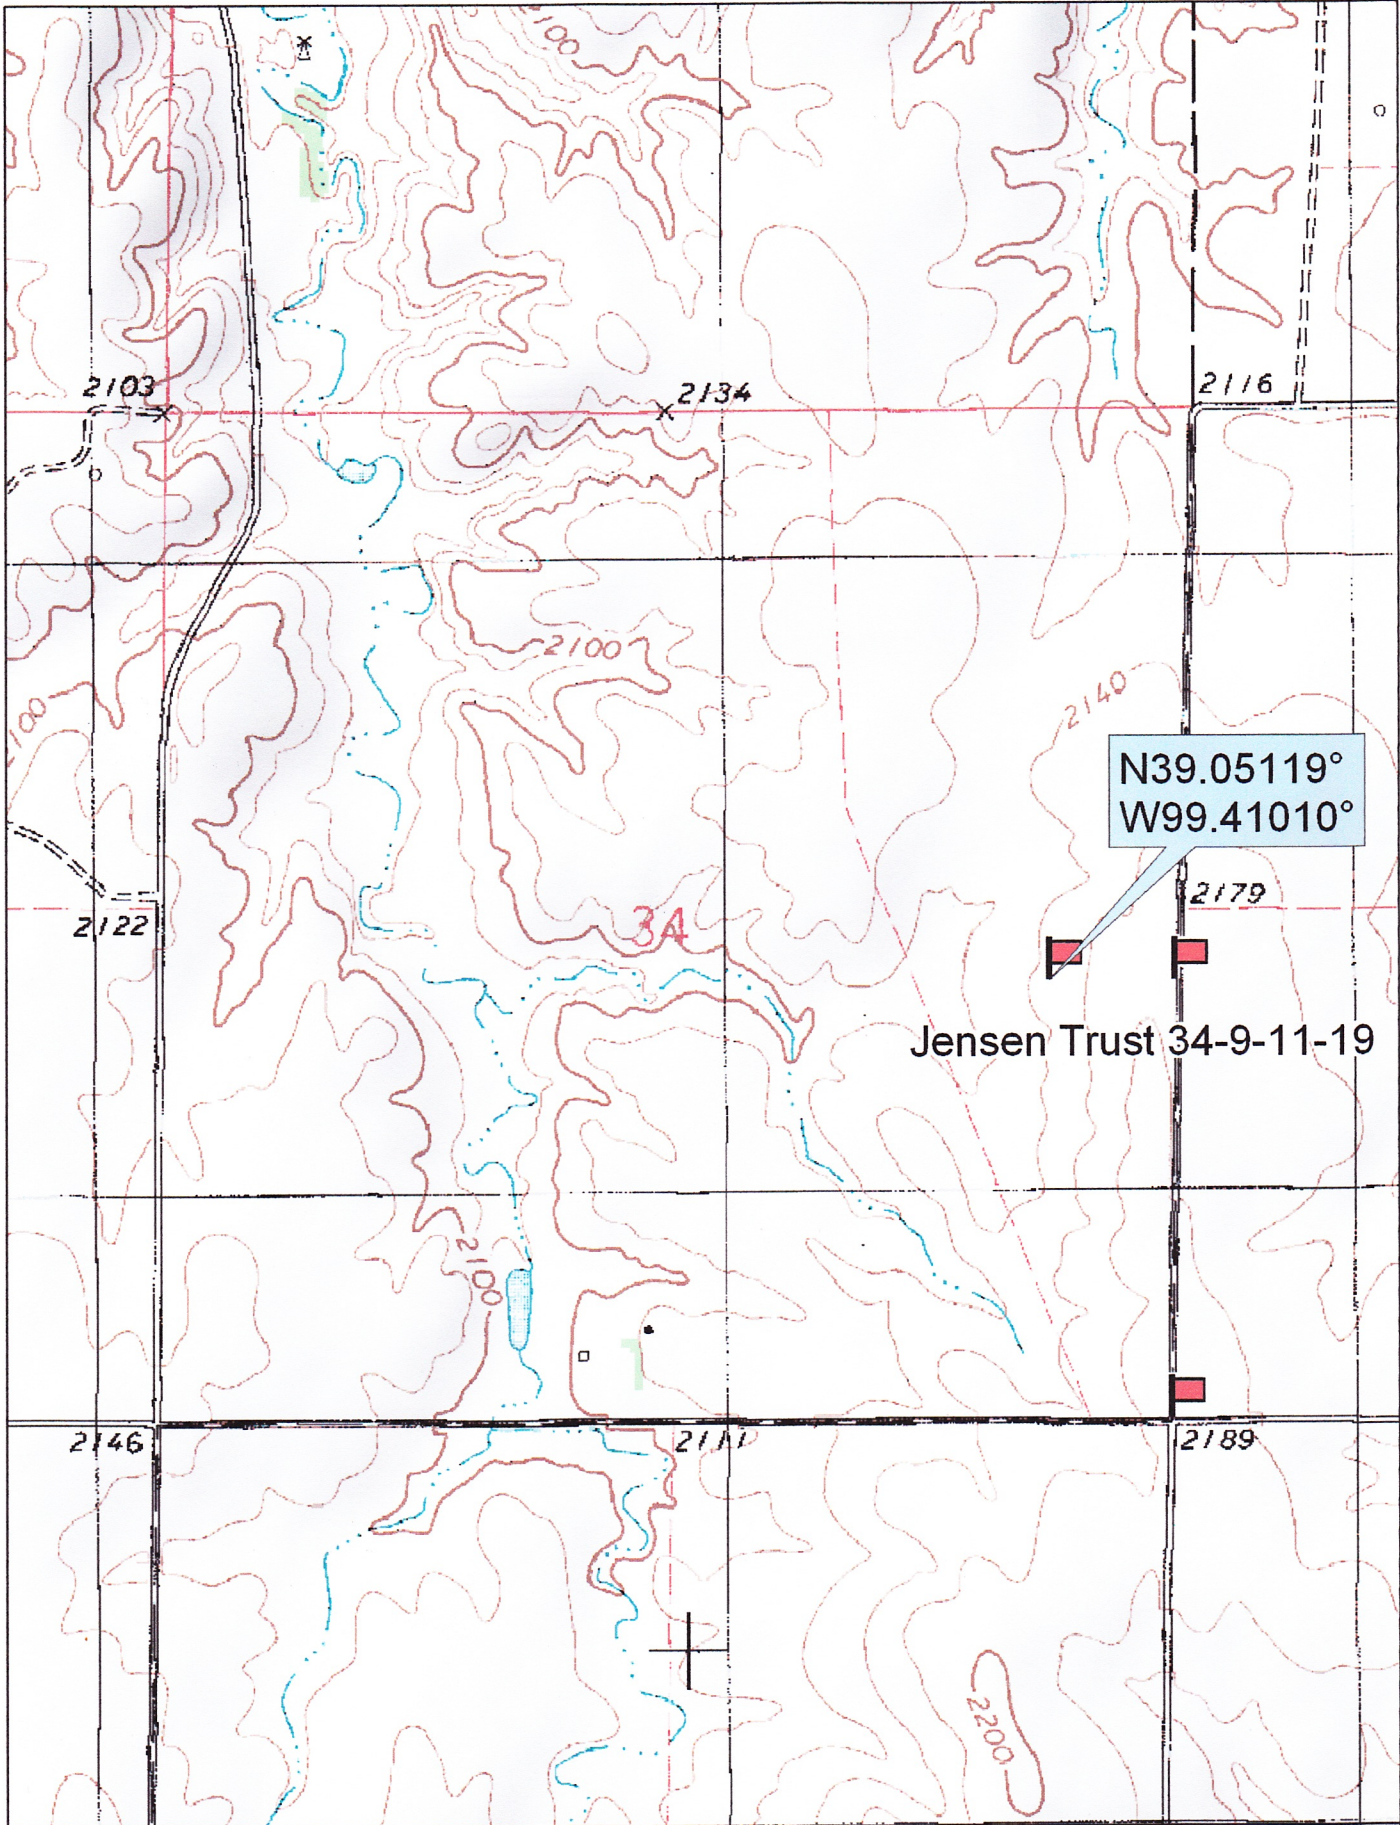

KLABZUBA OIL & GAS  
Operator

34-9-11-19  
Number

Jensen Trust  
Farm Name

Ellis-KS  
County-State

34 11s 19w  
S T R

2260' FSL 720' FEL  
Location

Elevation 2143 Gr.

Ordered By: Brett

Klabzuba Oil & Gas  
700 17th Street  
Suite 1300  
Denver, CO. 80202

Scale 1"=1000'

N39.05119°  
W99.41010°

Jensen Trust 34-9-11-19

© 2002 DeLorme, 3-D TopoQuads ©. Data copyright of content owner.  
www.delorme.com

Scale 1 : 12,000  
1" = 1000 ft