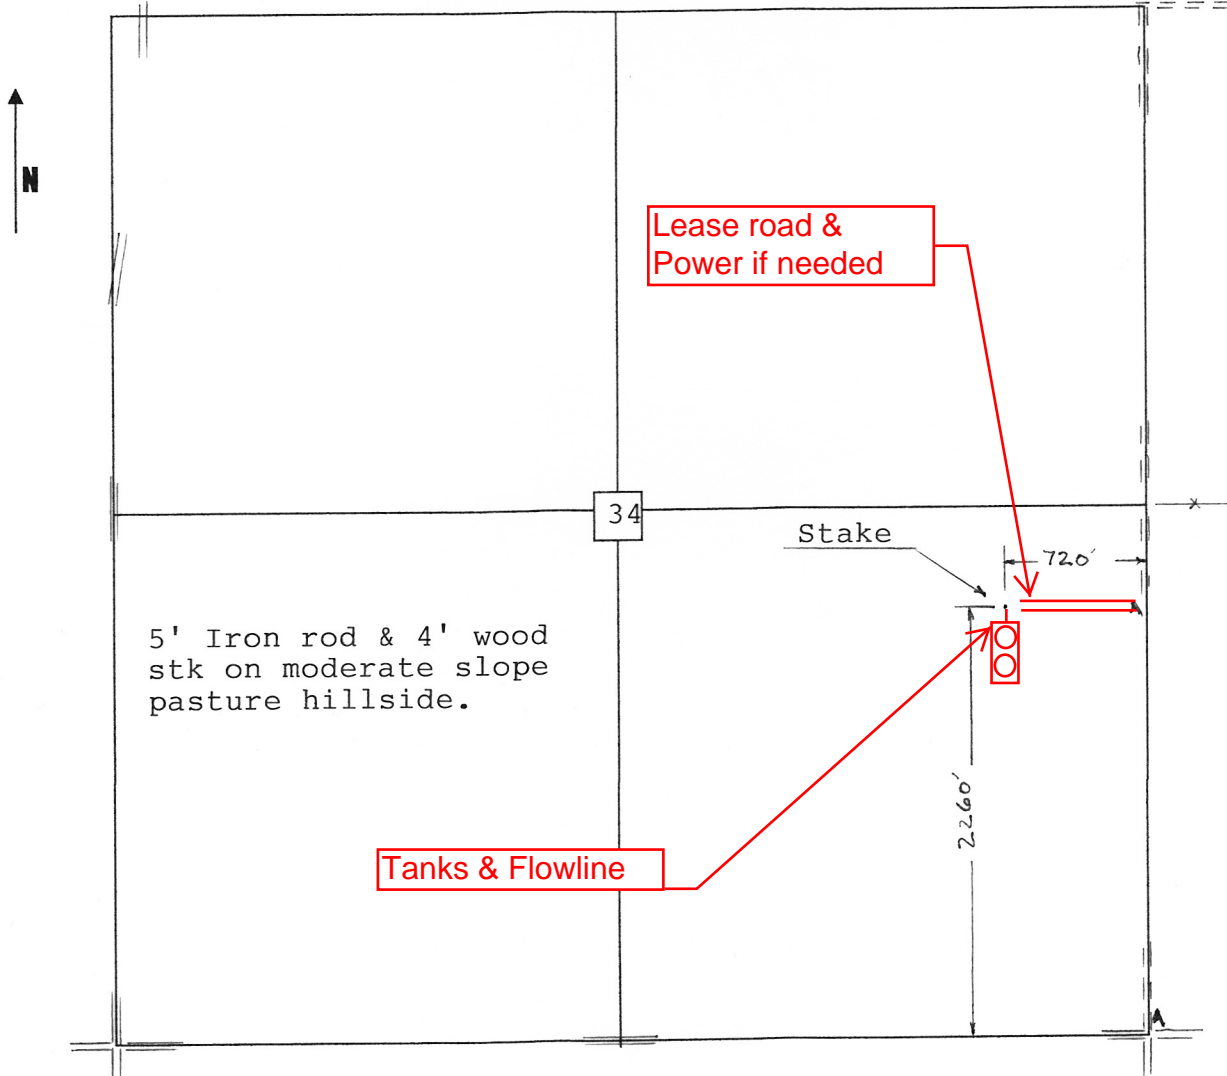

KLABZUBA OIL & GAS  
Operator

34-9-11-19  
Number

Jensen Trust  
Farm Name

Ellis-KS  
County-State

34 11s 19w  
S T R

2260' FSL 720' FEL  
Location

Elevation 2143 Gr.

Ordered By: Brett

Klabzuba Oil & Gas  
700 17th Street  
Suite 1300  
Denver, CO. 80202

Scale 1"=1000'

N39.05119°  
W99.41010°

Jensen Trust 34-9-11-19

© 2002 DeLorme, 3-D TopoQuads ©. Data copyright of content owner.  
www.delorme.com

Scale 1 : 12,000  
1" = 1000 ft