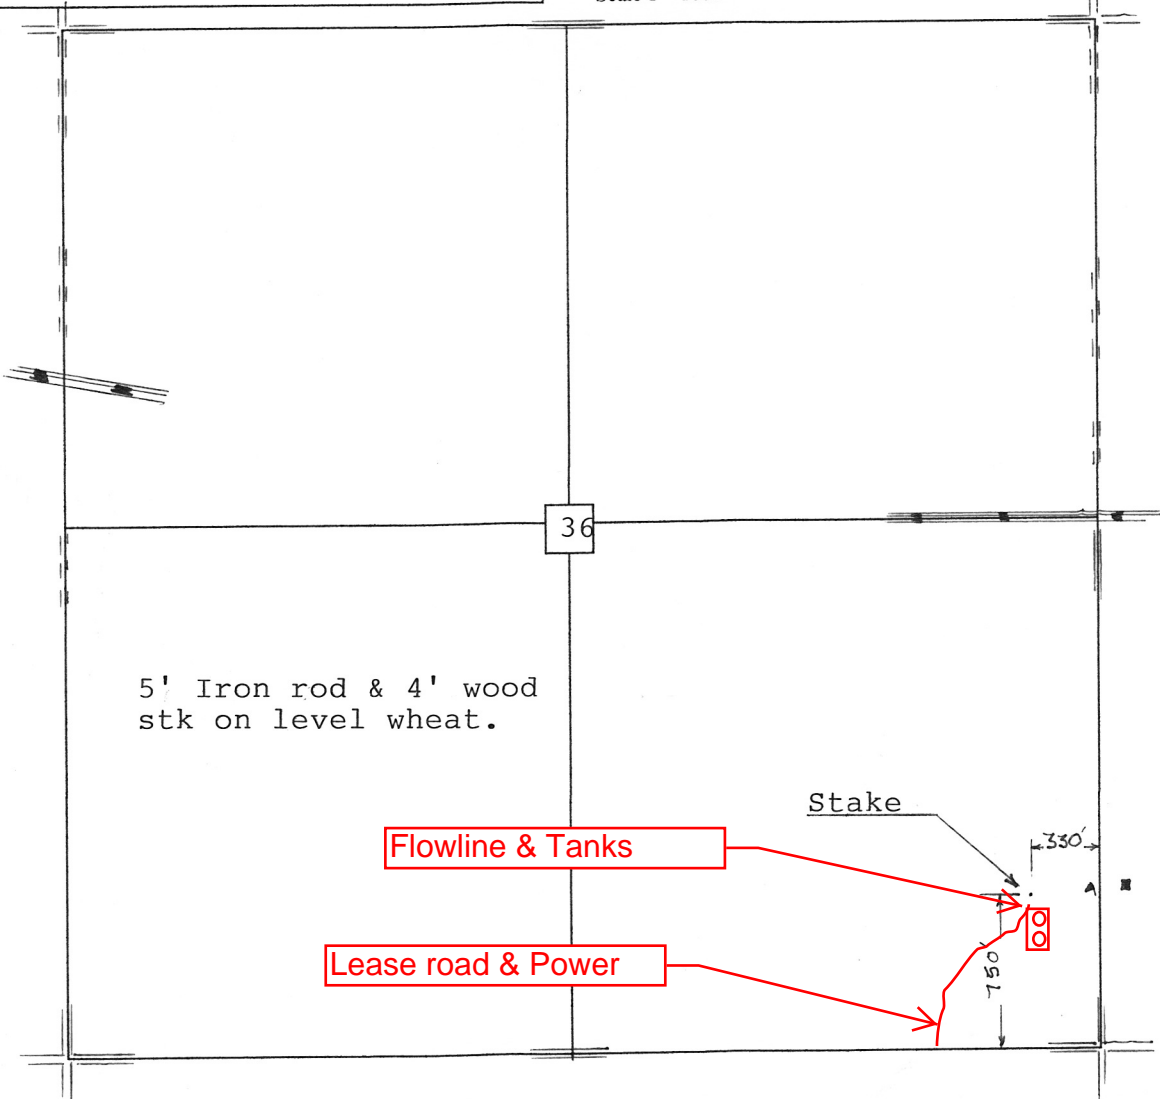

KLABZUBA OIL & GAS  
Operator

36-16-13-18  
Number

Lang Trust  
Farm Name

Ellis-KS  
County-State

36 13s 18w  
S T R

750' FSL 330' FEL  
Location

Elevation 2026 Gr.

Ordered By: Brett

Klabzuba Oil & Gas  
700 17th Street  
Suite 1300  
Denver, CO. 80202

Scale 1"=1000'

5' Iron rod & 4' wood  
stk on level wheat.

Flowline & Tanks

Lease road & Power

Stake

350'

750'