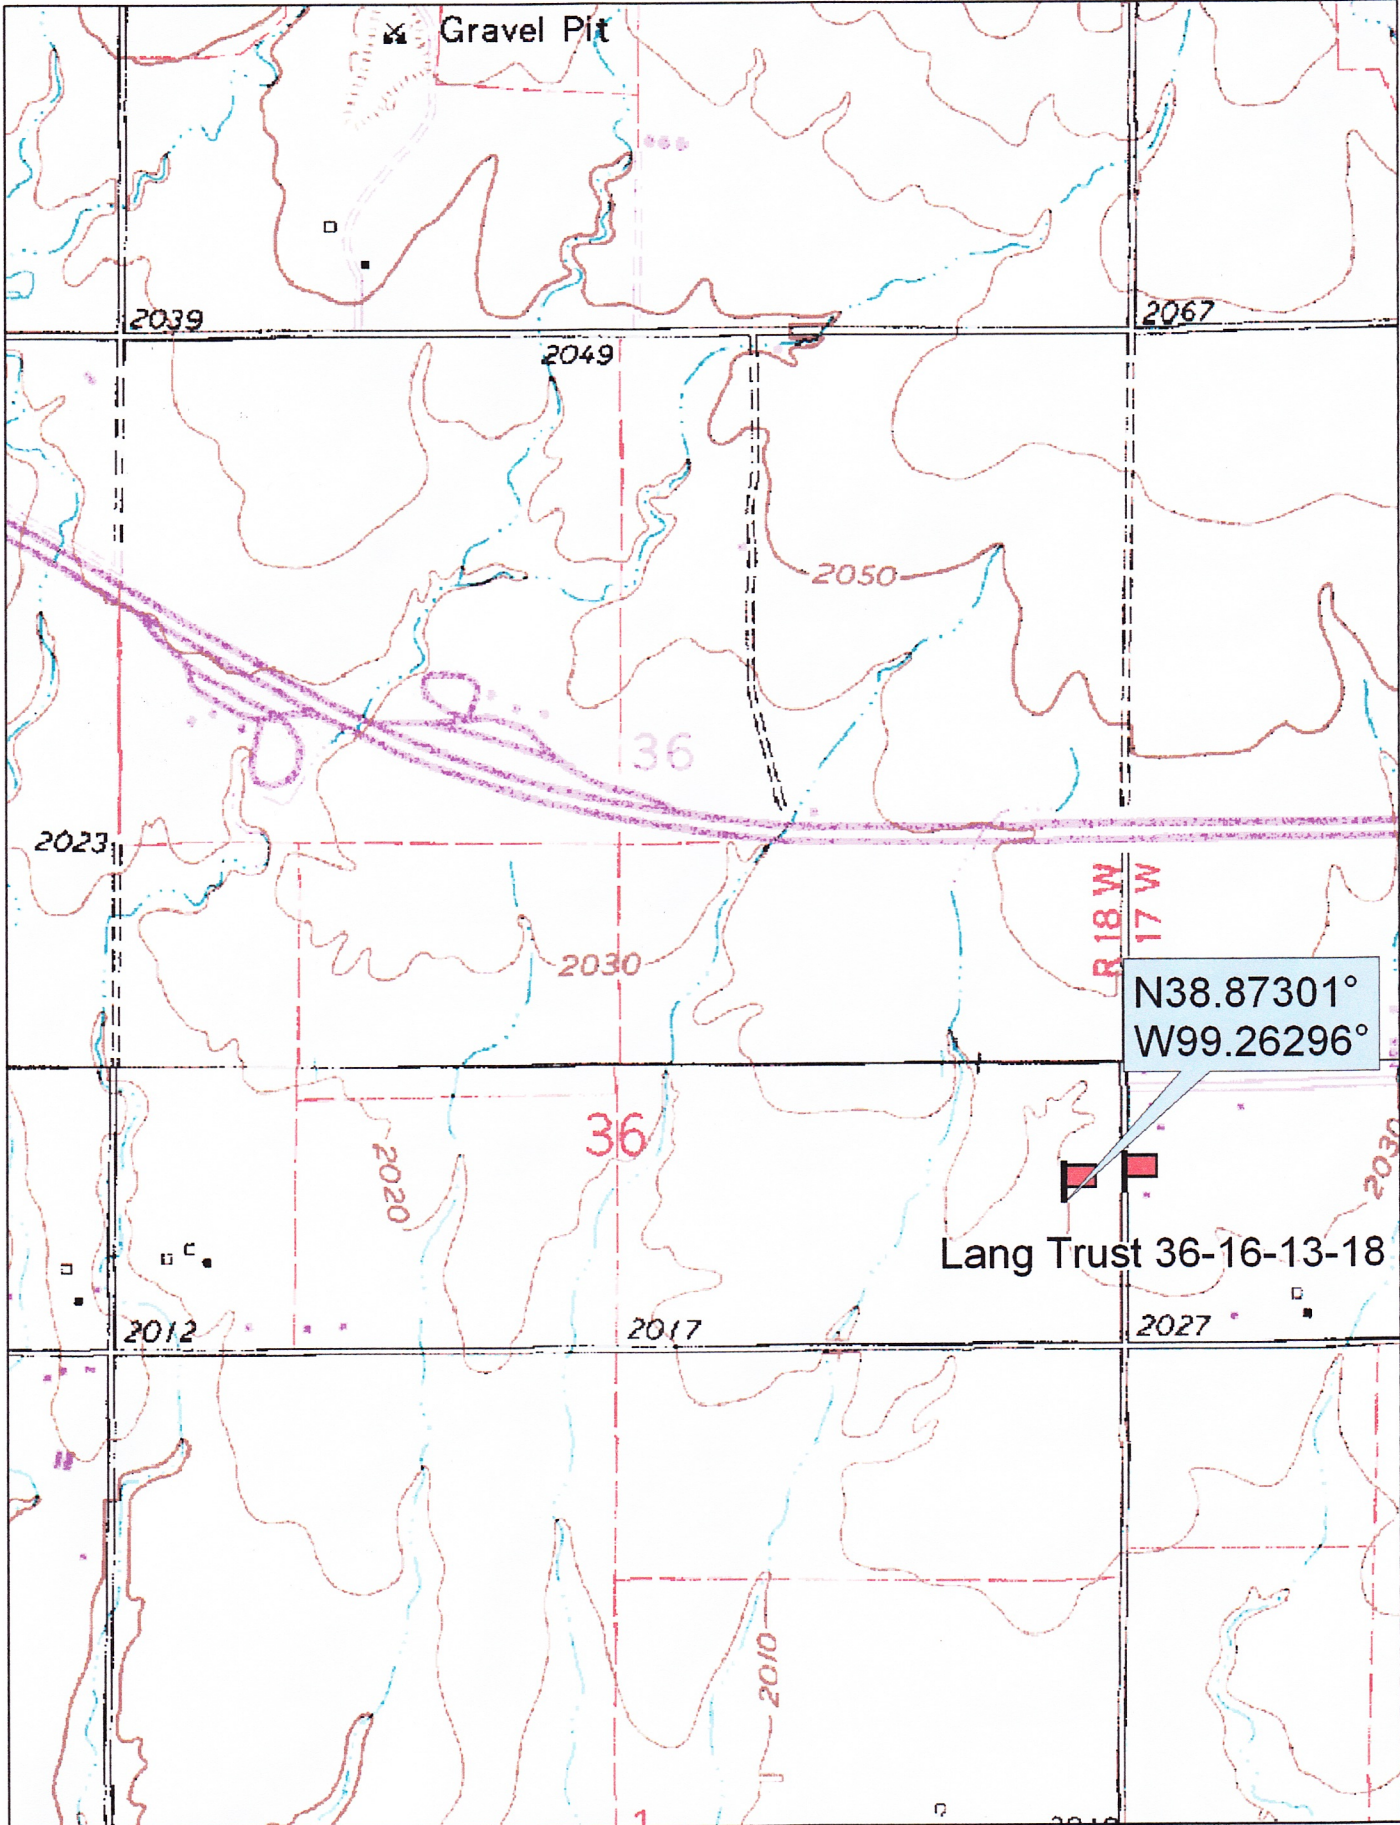

KLABZUBA OIL & GAS  
Operator

36-16-13-18  
Number

Lang Trust  
Farm Name

Ellis-KS  
County-State

36 13s 18w  
S T R

750' FSL 330' FEL  
Location

Elevation 2026 Gr.

Ordered By: Brett

Klabzuba Oil & Gas  
700 17th Street  
Suite 1300  
Denver, CO. 80202

Scale 1"=1000'

5' Iron rod & 4' wood  
stk on level wheat.

Flowline & Tanks

Lease road & Power

Stake

350'

750'

00

N38.87301°  
W99.26296°

Lang Trust 36-16-13-18

© 2002 DeLorme. 3-D TopoQuads ©. Data copyright of content owner.  
www.delorme.com