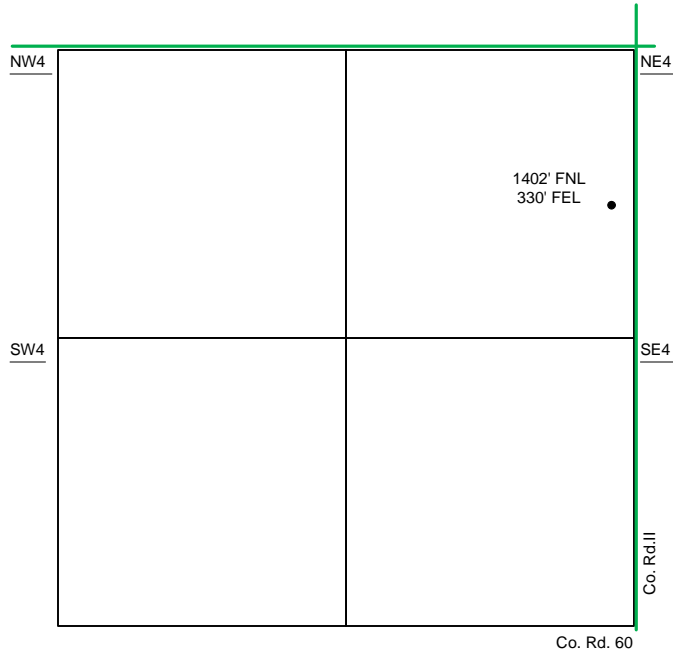

**Proposed Plan of Construction**  
 Kells H-1  
 Sec 32-T27S-R33W  
 Haskell County, KS

Sec 32 – T27S – R33W

The **PROPOSED** Tank Battery for the Kells H-1 is located in the NE of the NE quarter.

- Well Location
- Proposed Lease Roads
- - - Proposed Pipeline
- Proposed Tank Battery
- - - Proposed Power Lines
- - - Existing Pipeline

Proposed Details of  
 NE/4 Sec 32-T27S-R33W

Note-Drawing **Not** to Scale