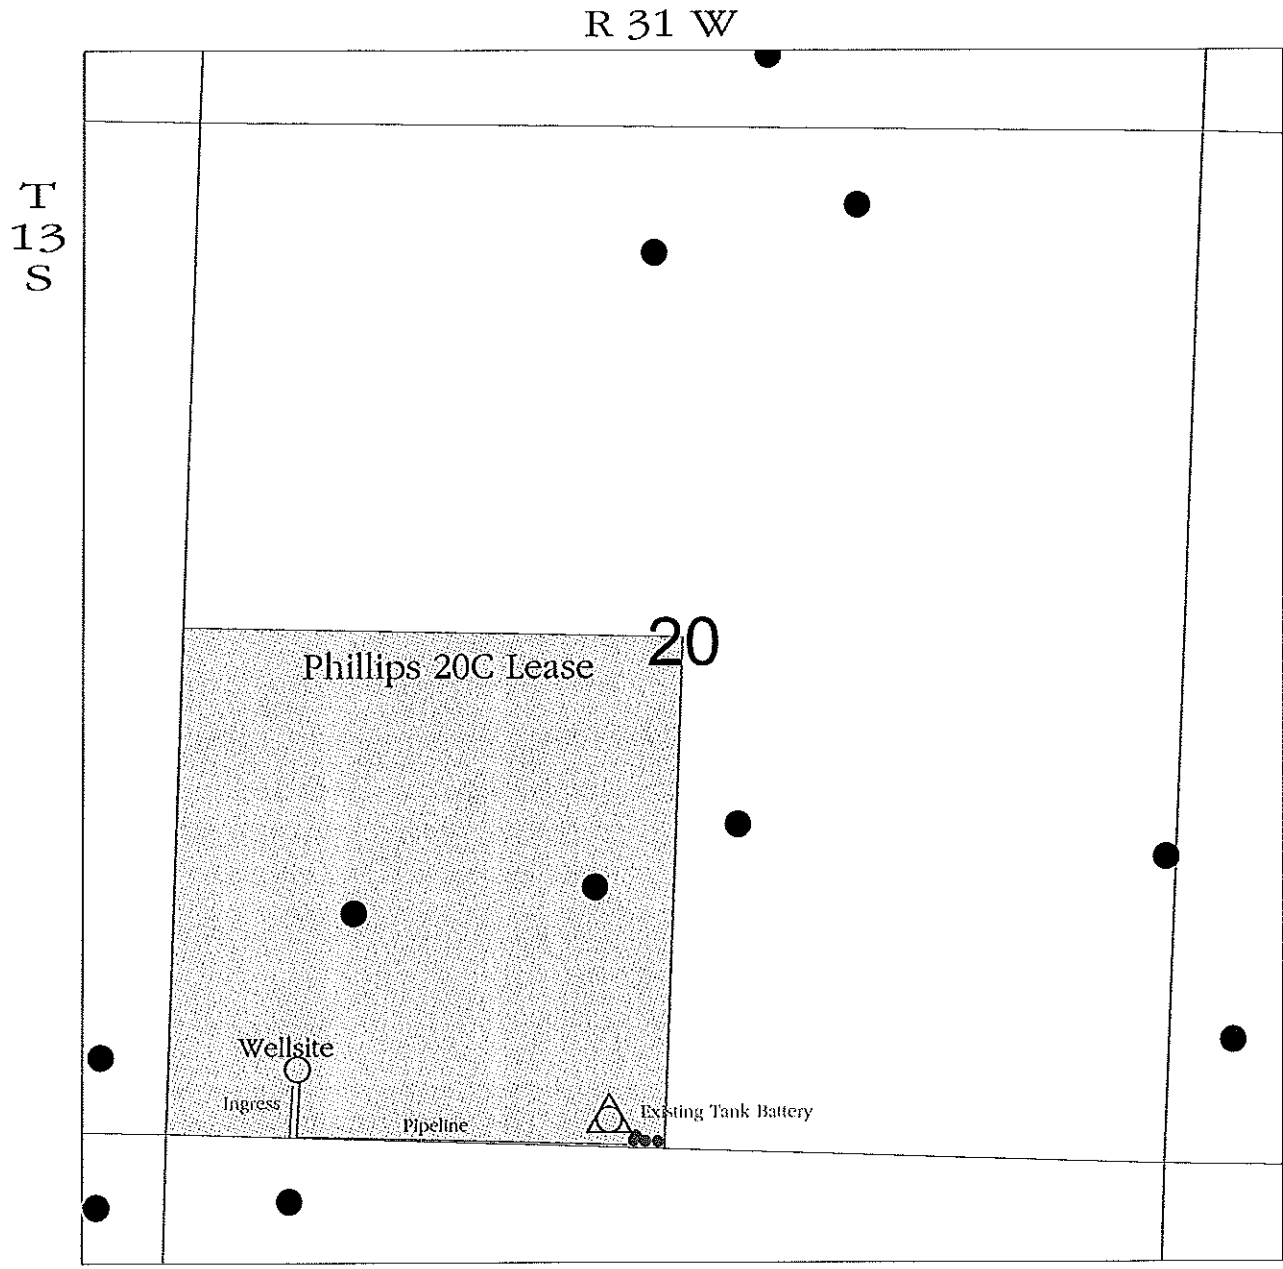

KANSAS SURFACE OWNER NOTIFICATION ACT

Scale = 1 : 12,000 Gove County, Kansas